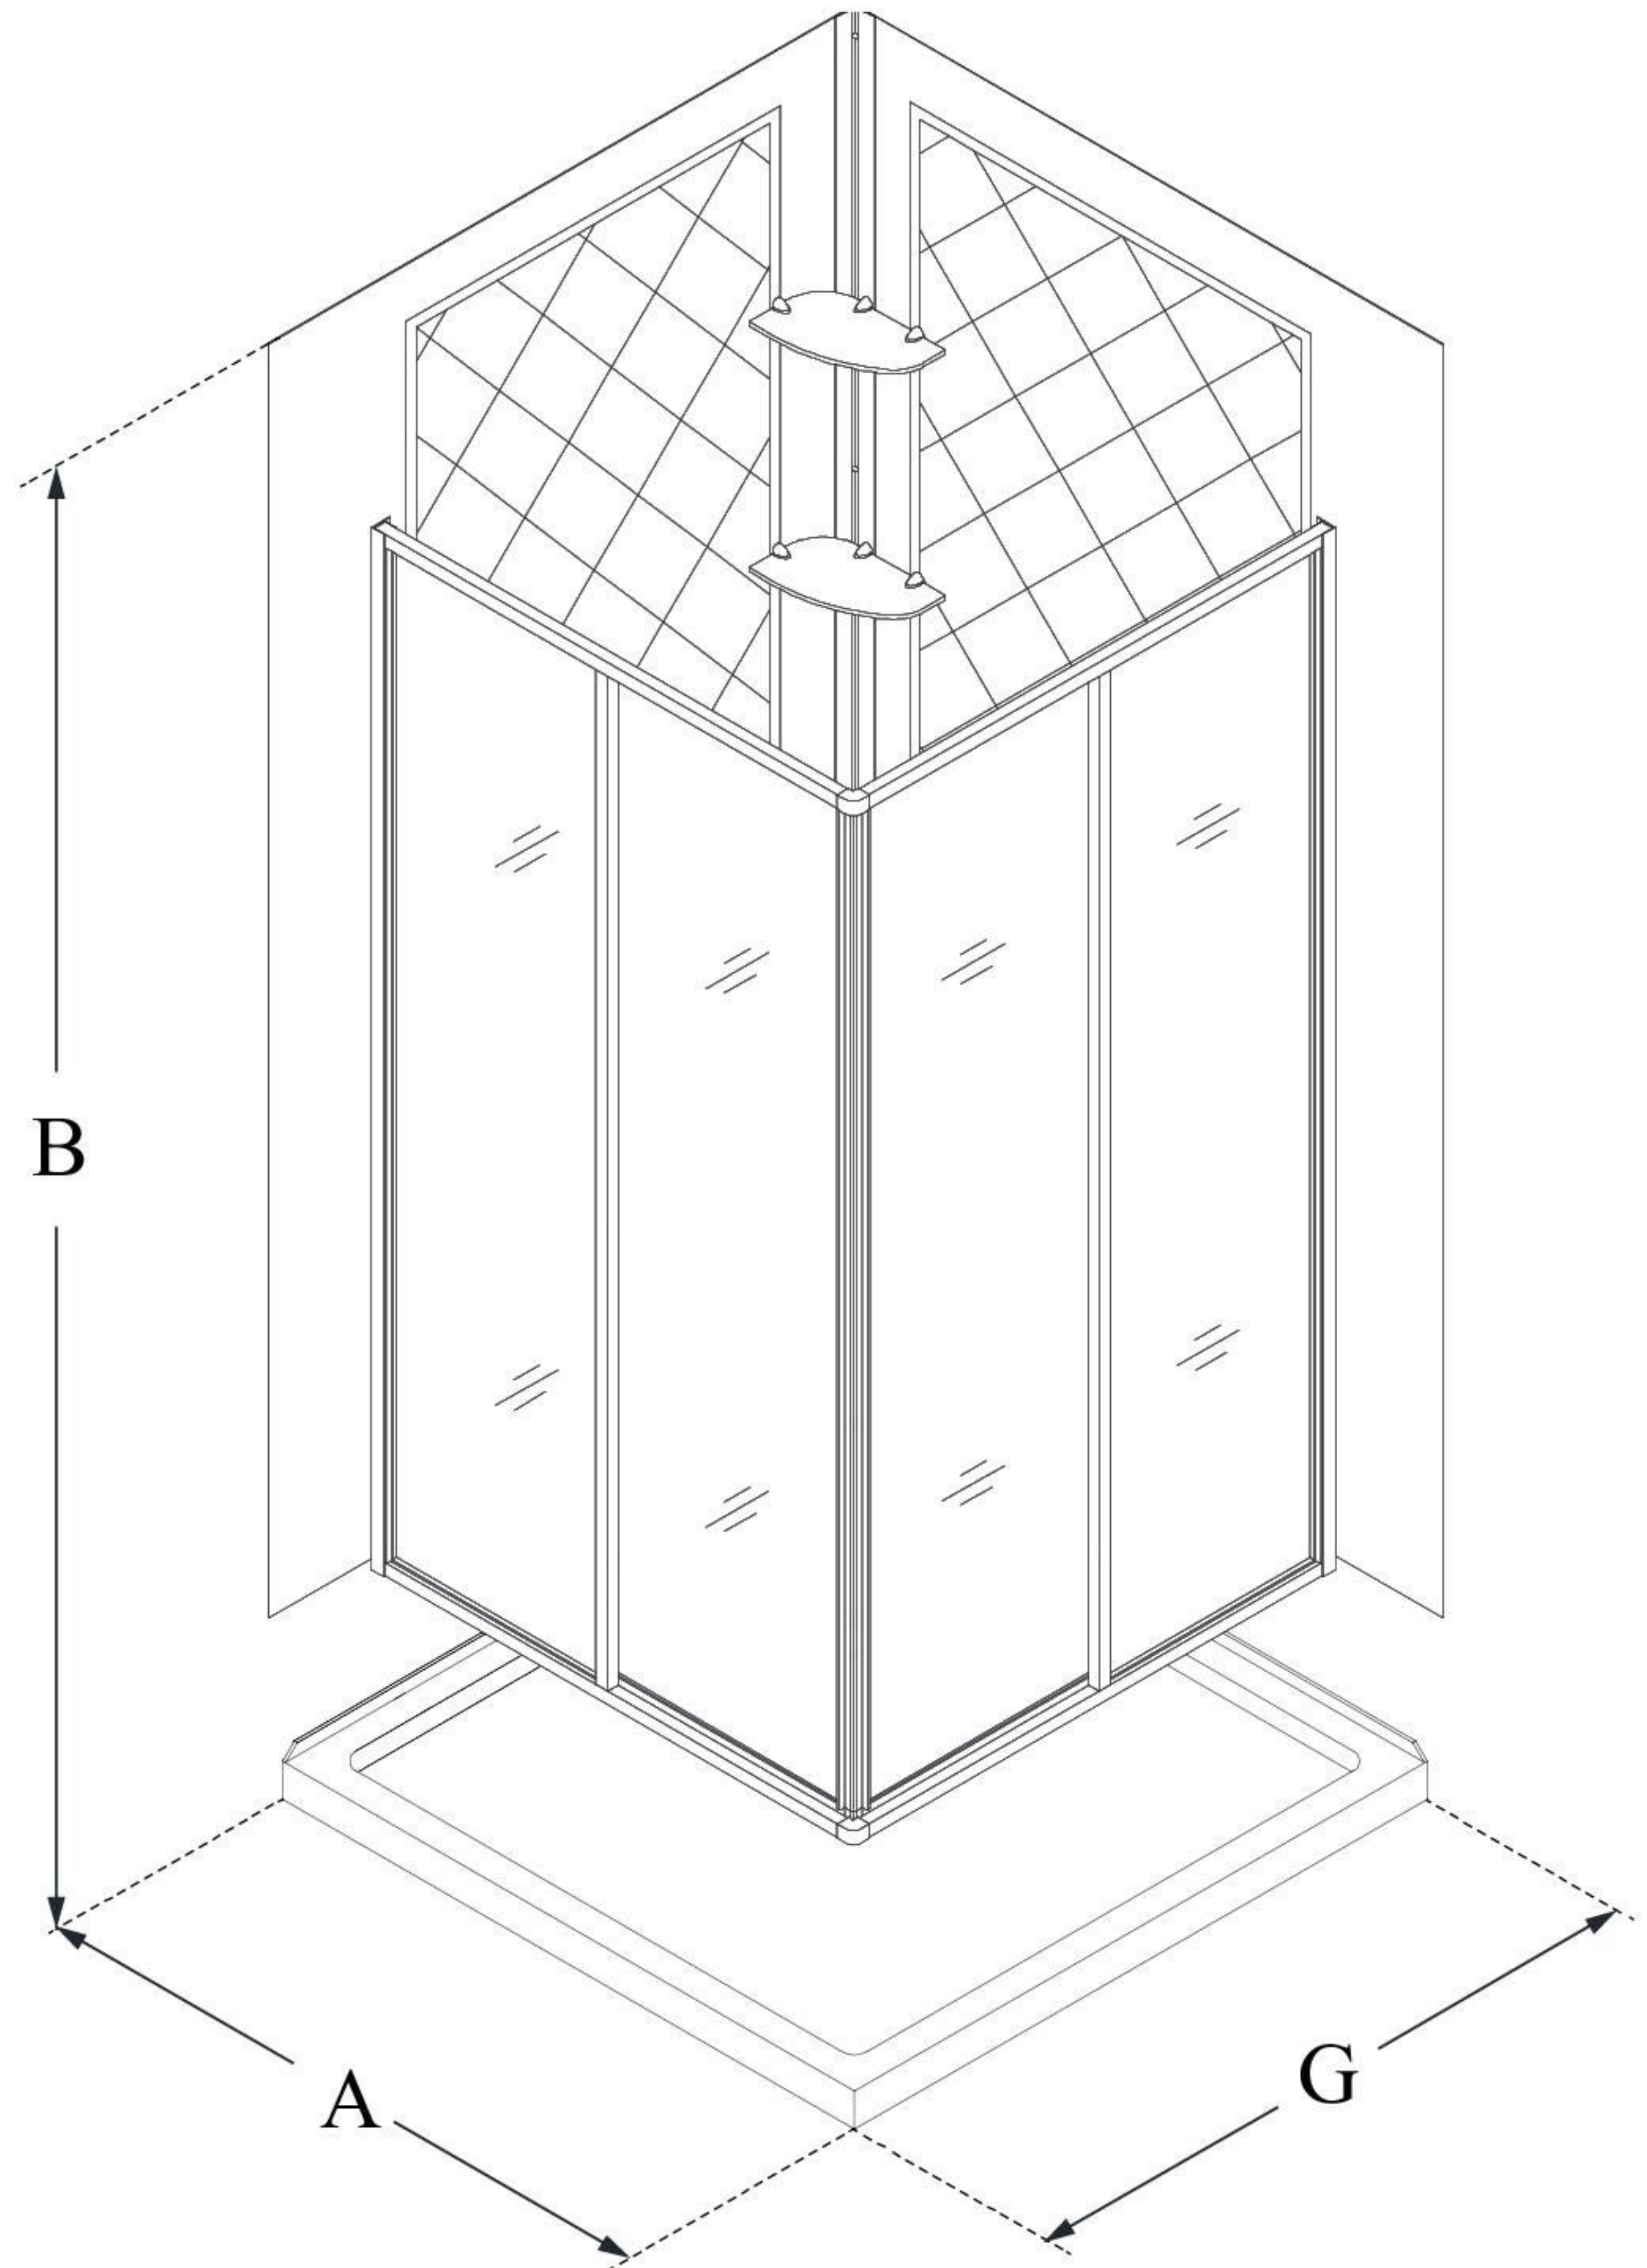

DL-6150

CORNERVIEW

DreamLine Cornerview 36 in. D x 36 in. W x 76 3/4 in. H Framed Sliding Shower Enclosure, Shower Base and QWALL-4 Acrylic Backwall Kit

KIT CONTENTS:

- SHOWER ENCLOSURE
- SHOWER BASE
- QWALL BACKWALLS

CONFIGURATION DIMENSIONS:

A: 36"
KIT WIDTH

B: 76 3/4"
KIT HEIGHT

G: 36"
KIT DEPTH

AVAILABLE DRAIN LOCATIONS:

- CORNER

For precise drain location, please refer to the included base technical drawing

DreamLine reserves the right to update or modify the hardware or materials pictured without prior notice for the purpose of product improvement and customer satisfaction.