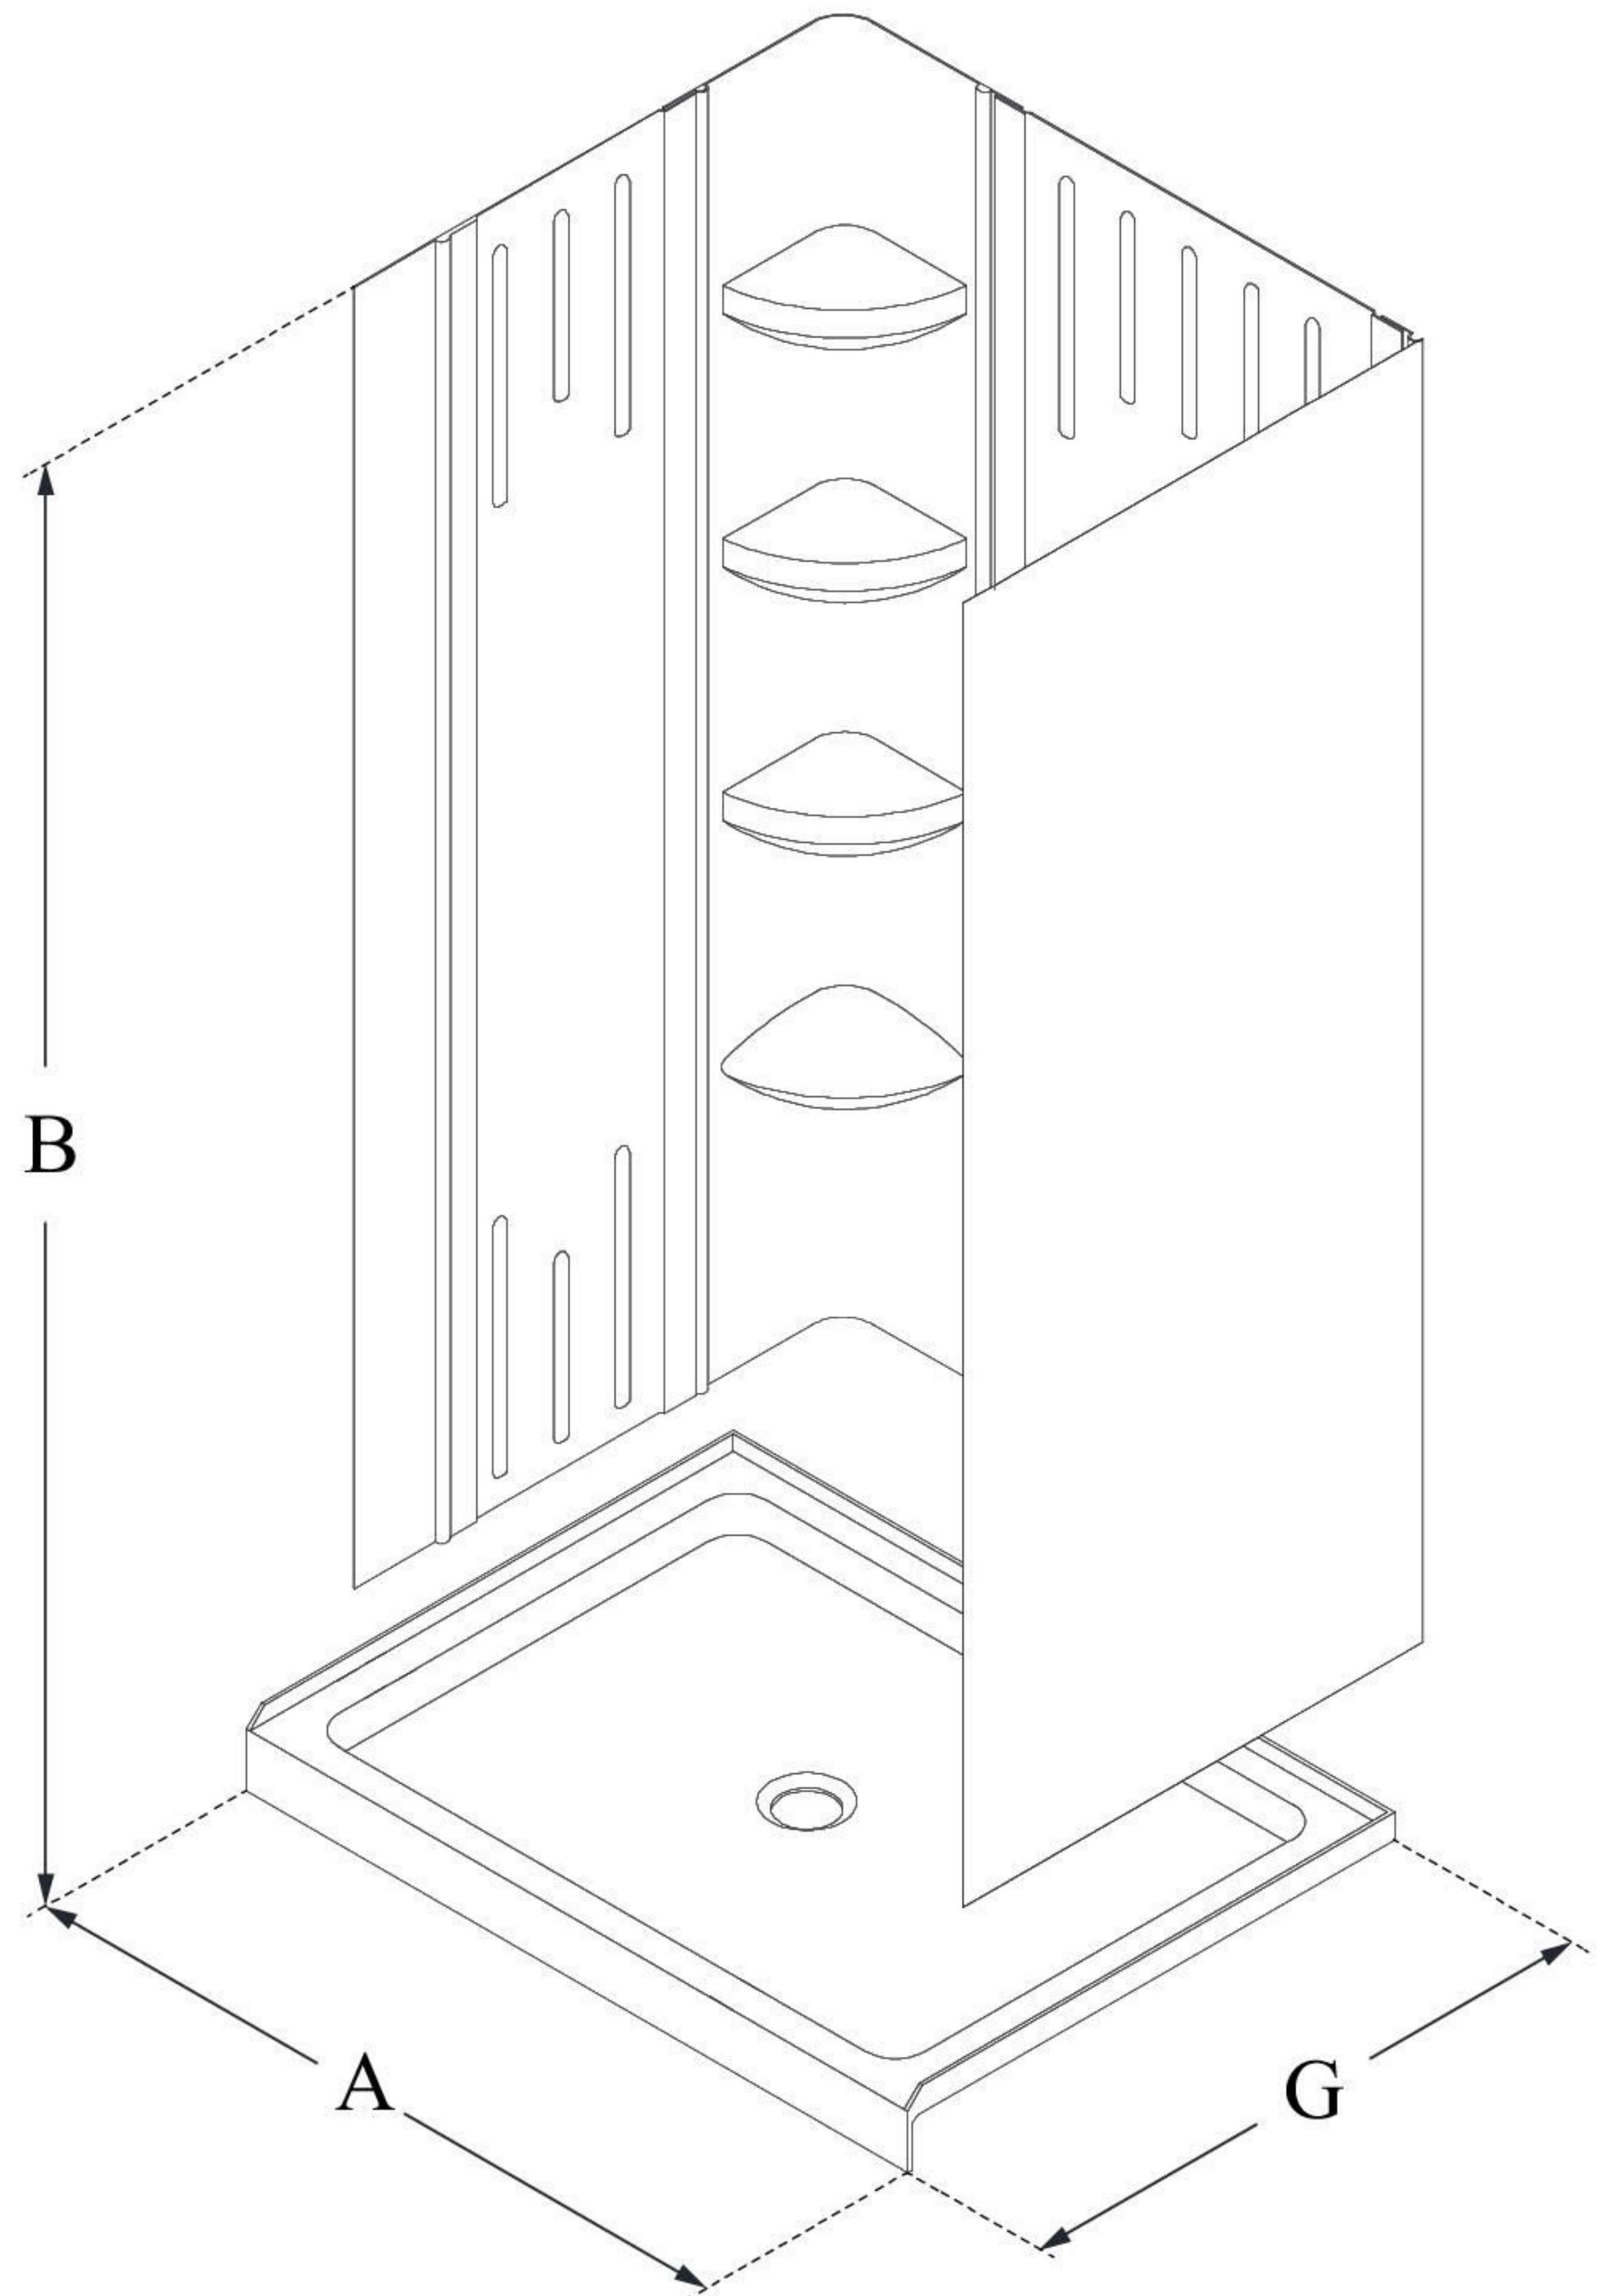

DL-6148

QWALL-3

DreamLine 36 in. D x 60 in. W x 75 5/8 in. H SlimLine Single Threshold Shower Base and QWALL-3 Acrylic Backwall Kit

KIT CONTENTS:

- SHOWER BASE
- QWALL BACKWALLS

CONFIGURATION DIMENSIONS:

A: 60"
KIT WIDTH

B: 75 5/8"
KIT HEIGHT

G: 36"
KIT DEPTH

AVAILABLE DRAIN LOCATIONS:

- CENTER
- LEFT
- RIGHT

For precise drain location, please refer to the included base technical drawing

DreamLine reserves the right to update or modify the hardware or materials pictured without prior notice for the purpose of product improvement and customer satisfaction.