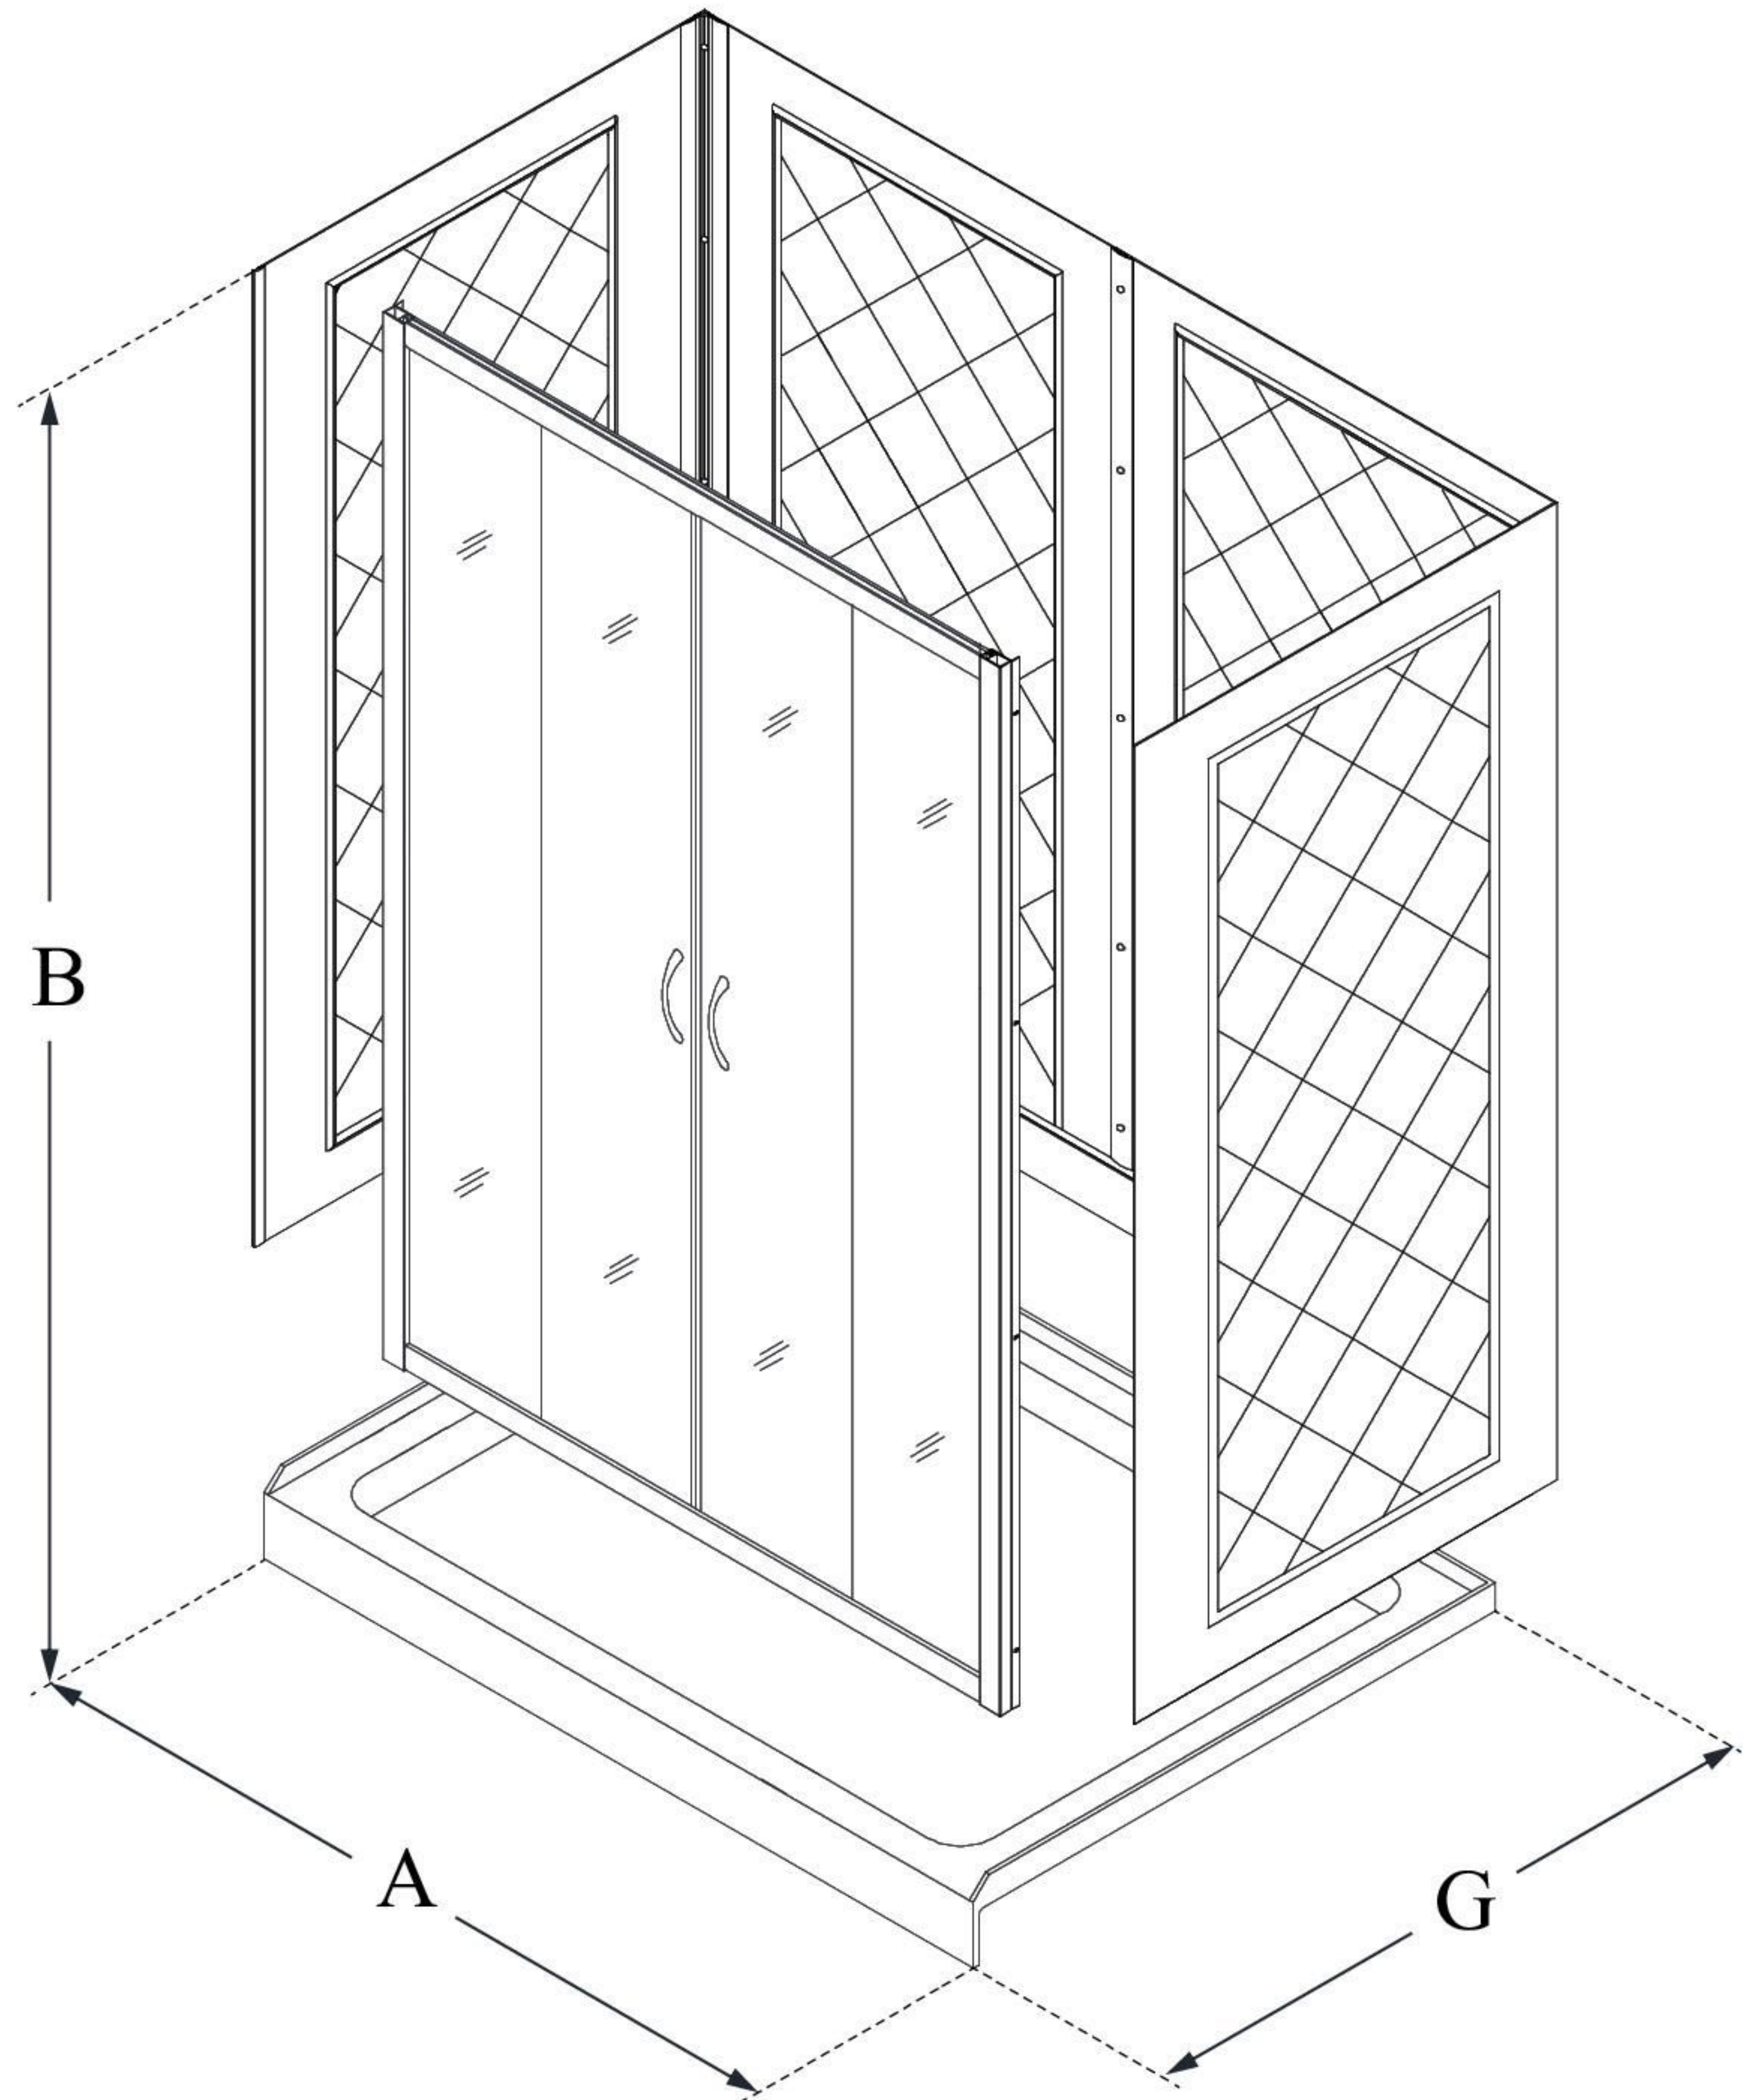

DL-6115

VISIONS

DreamLine Visions 36 in. D x 60 in. W x 76 3/4 in. H Frameless Sliding Shower Door, Shower Base and QWALL-5 Backwall Kit

KIT CONTENTS:

- SHOWER DOOR
- SHOWER BASE
- QWALL BACKWALLS

CONFIGURATION DIMENSIONS:

A: 60"
KIT WIDTH

B: 76 3/4"
KIT HEIGHT

G: 36"
KIT DEPTH

AVAILABLE DRAIN LOCATIONS:

- CENTER
- LEFT
- RIGHT

For precise drain location, please refer to the included base technical drawing

DreamLine reserves the right to update or modify the hardware or materials pictured without prior notice for the purpose of product improvement and customer satisfaction.