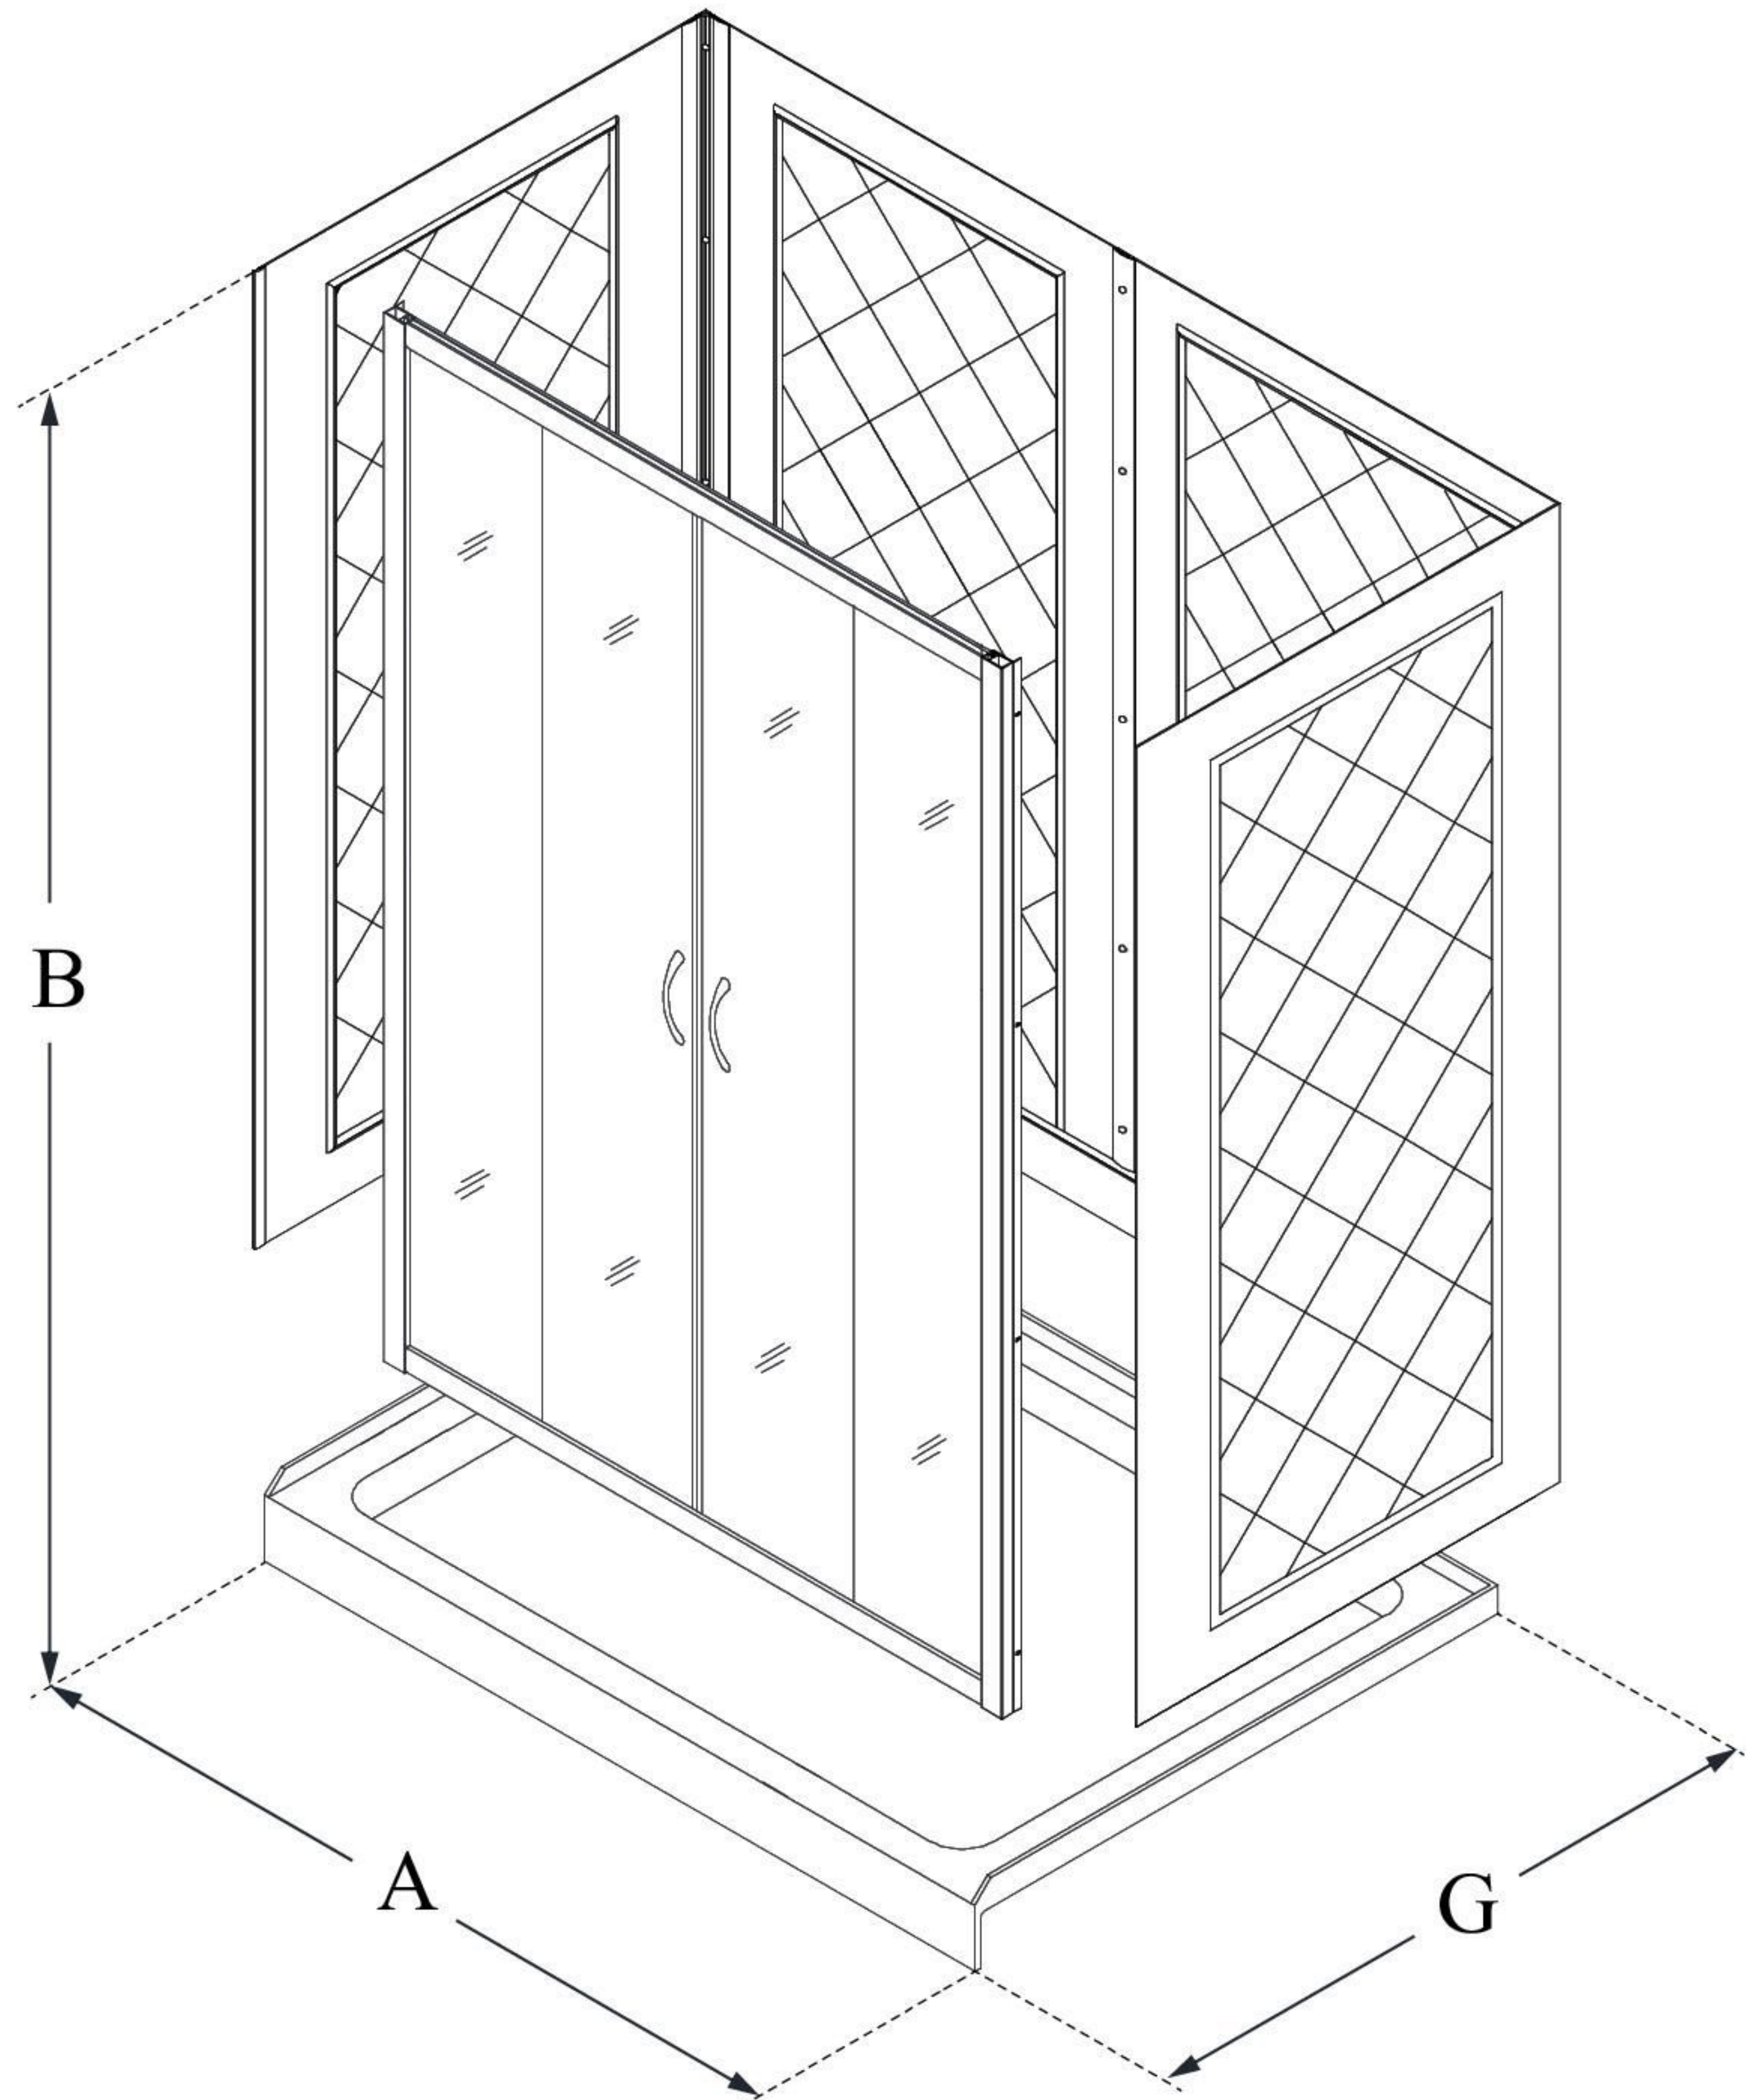

DL-6113

VISIONS

DreamLine Visions 32 in. D x 60 in.
W x 76 3/4 in. H Frameless Sliding
Shower Door, Shower Base and
QWALL-5 Backwall Kit

KIT CONTENTS:

- SHOWER DOOR
- SHOWER BASE
- QWALL BACKWALLS

CONFIGURATION DIMENSIONS:

A: 60"
KIT WIDTH

B: 76 3/4"
KIT HEIGHT

G: 32"
KIT DEPTH

AVAILABLE DRAIN LOCATIONS:

- CENTER
- LEFT
- RIGHT

For precise drain location, please refer to the
included base technical drawing

DreamLine reserves the right to update or modify the hardware or materials pictured
without prior notice for the purpose of product improvement and customer satisfaction.