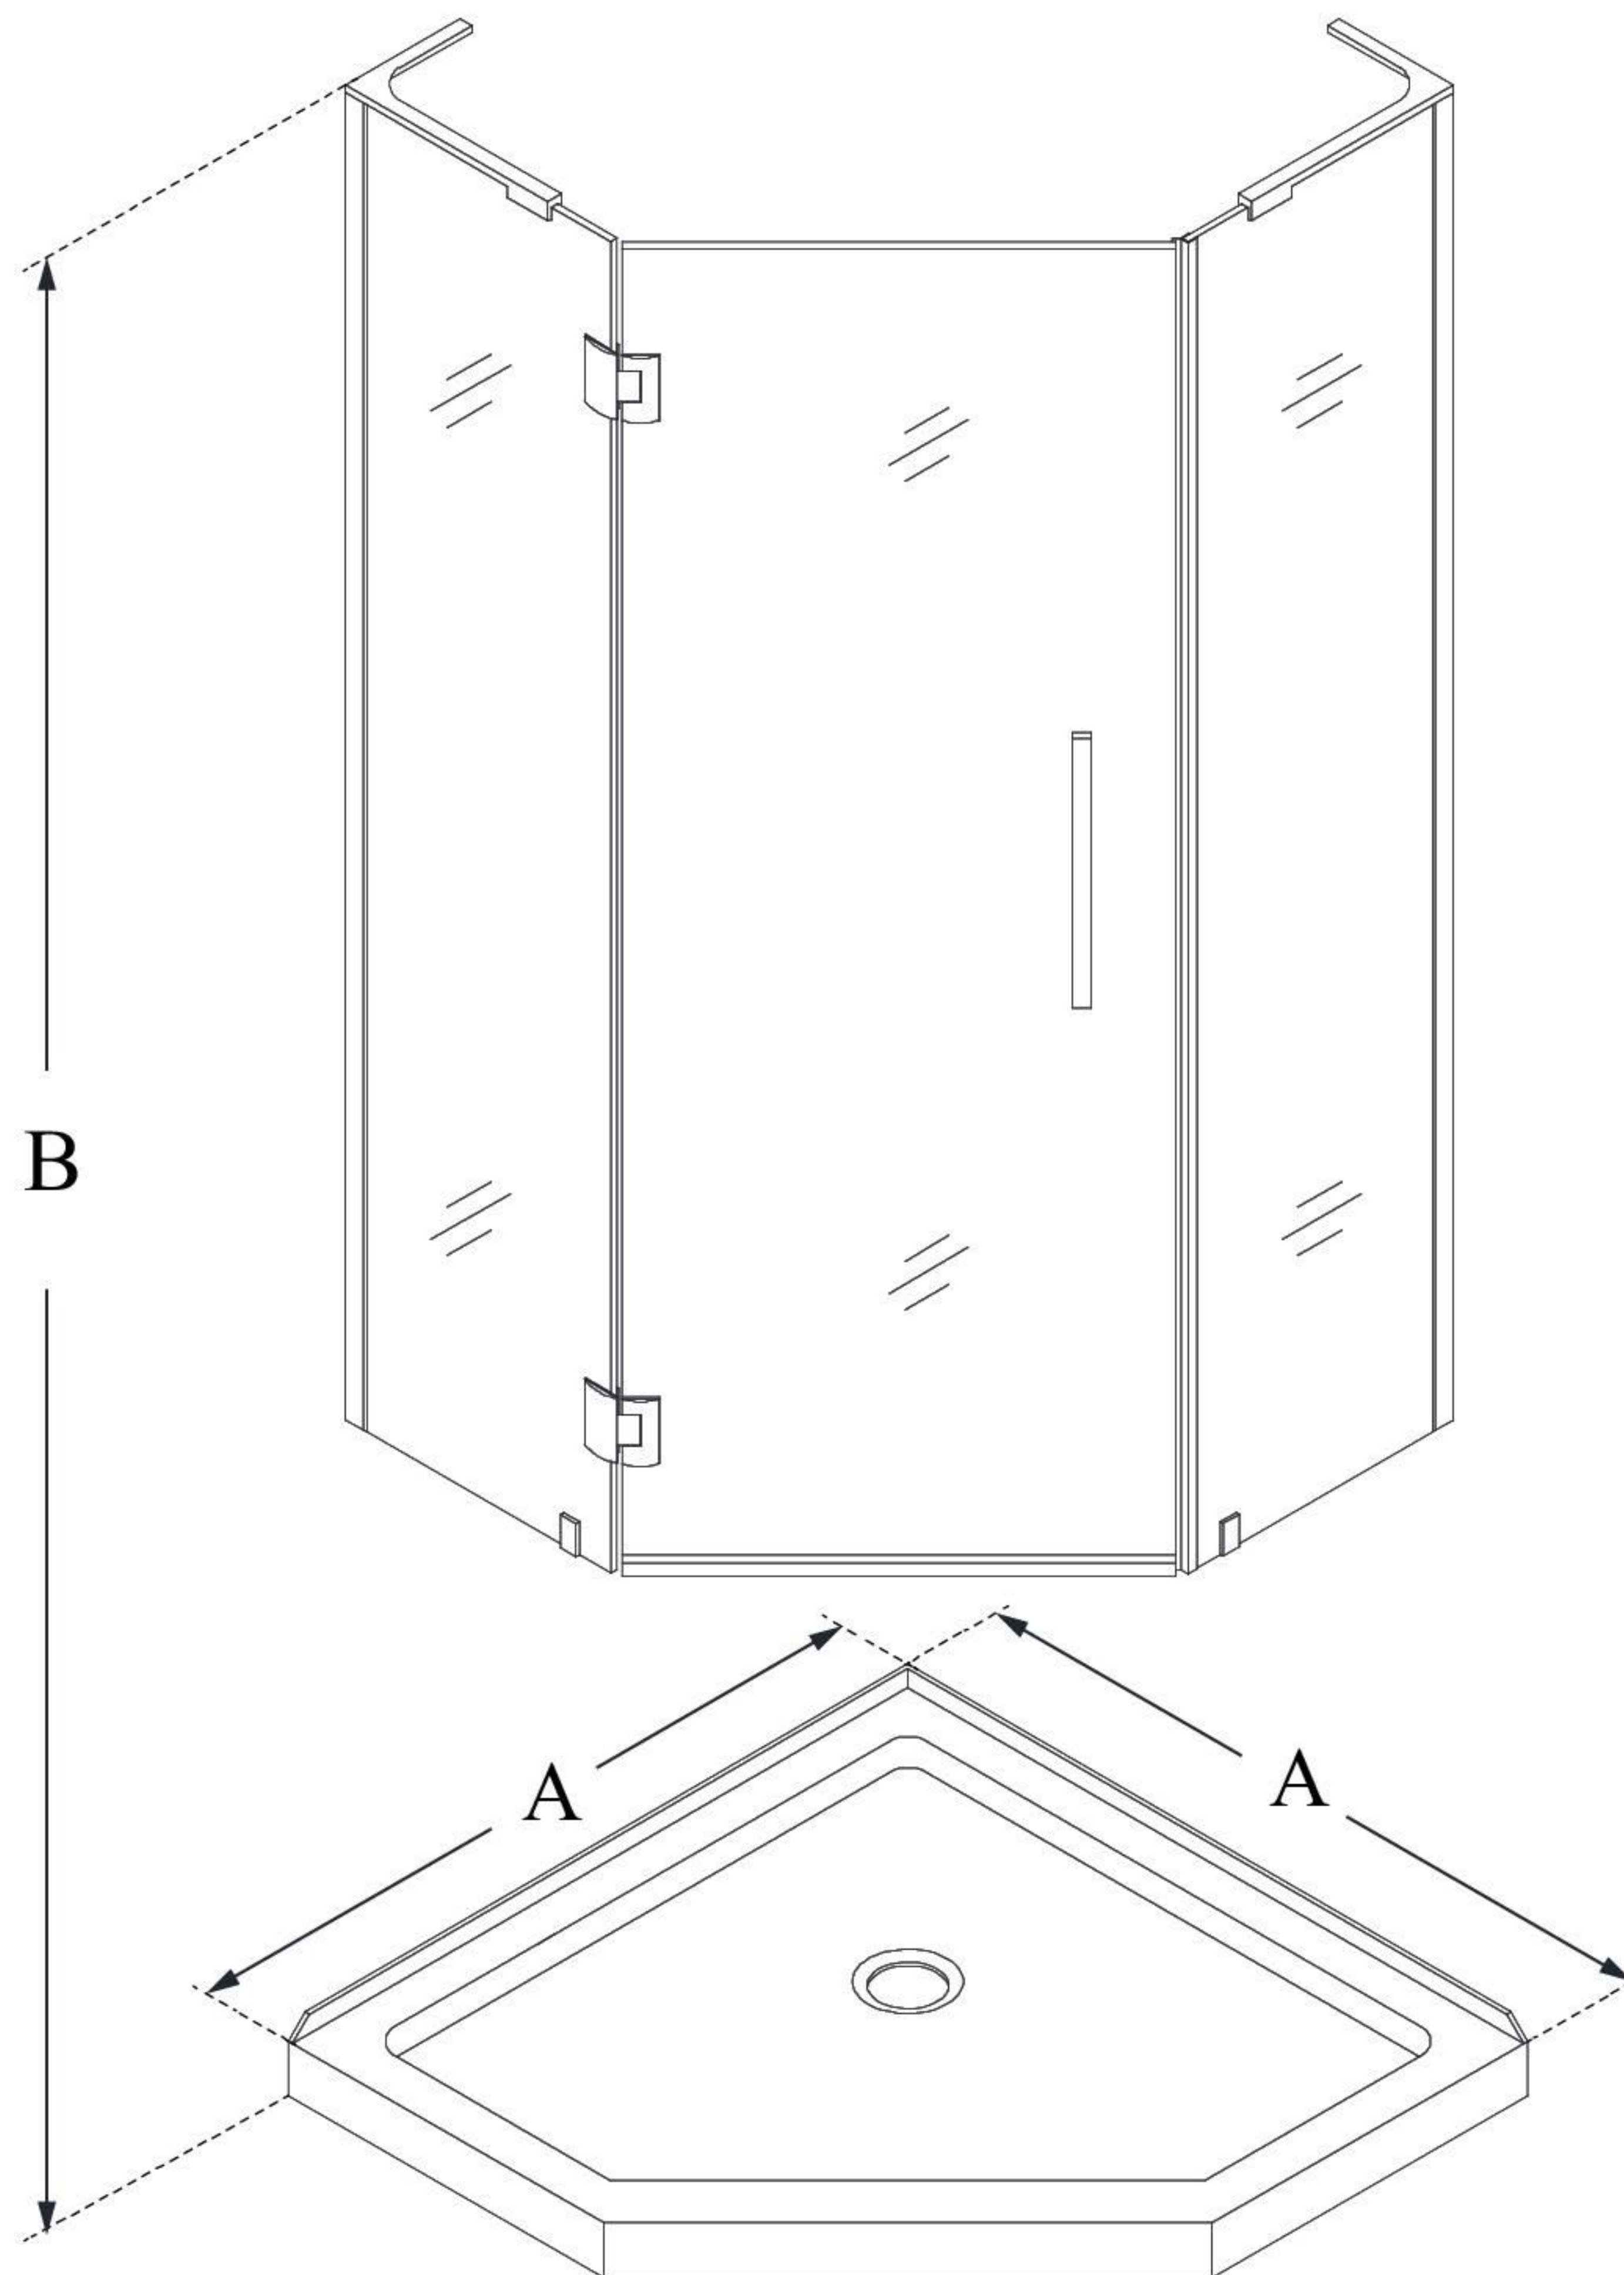

## PRISM PLUS

DreamLine Prism Plus 36 in. x 36 in. x 74 3/4 in. Frameless Hinged Shower Enclosure and SlimLine Shower Base Kit

### KIT CONTENTS:

- SHOWER ENCLOSURE
- SHOWER BASE

### CONFIGURATION DIMENSIONS:

**A: 36"**  
KIT WIDTH

**B: 74 3/4"**  
KIT HEIGHT

**G: 36"**  
KIT DEPTH

**AVAILABLE DRAIN LOCATIONS:**  
- CORNER

For precise drain location, please refer to the included base technical drawing