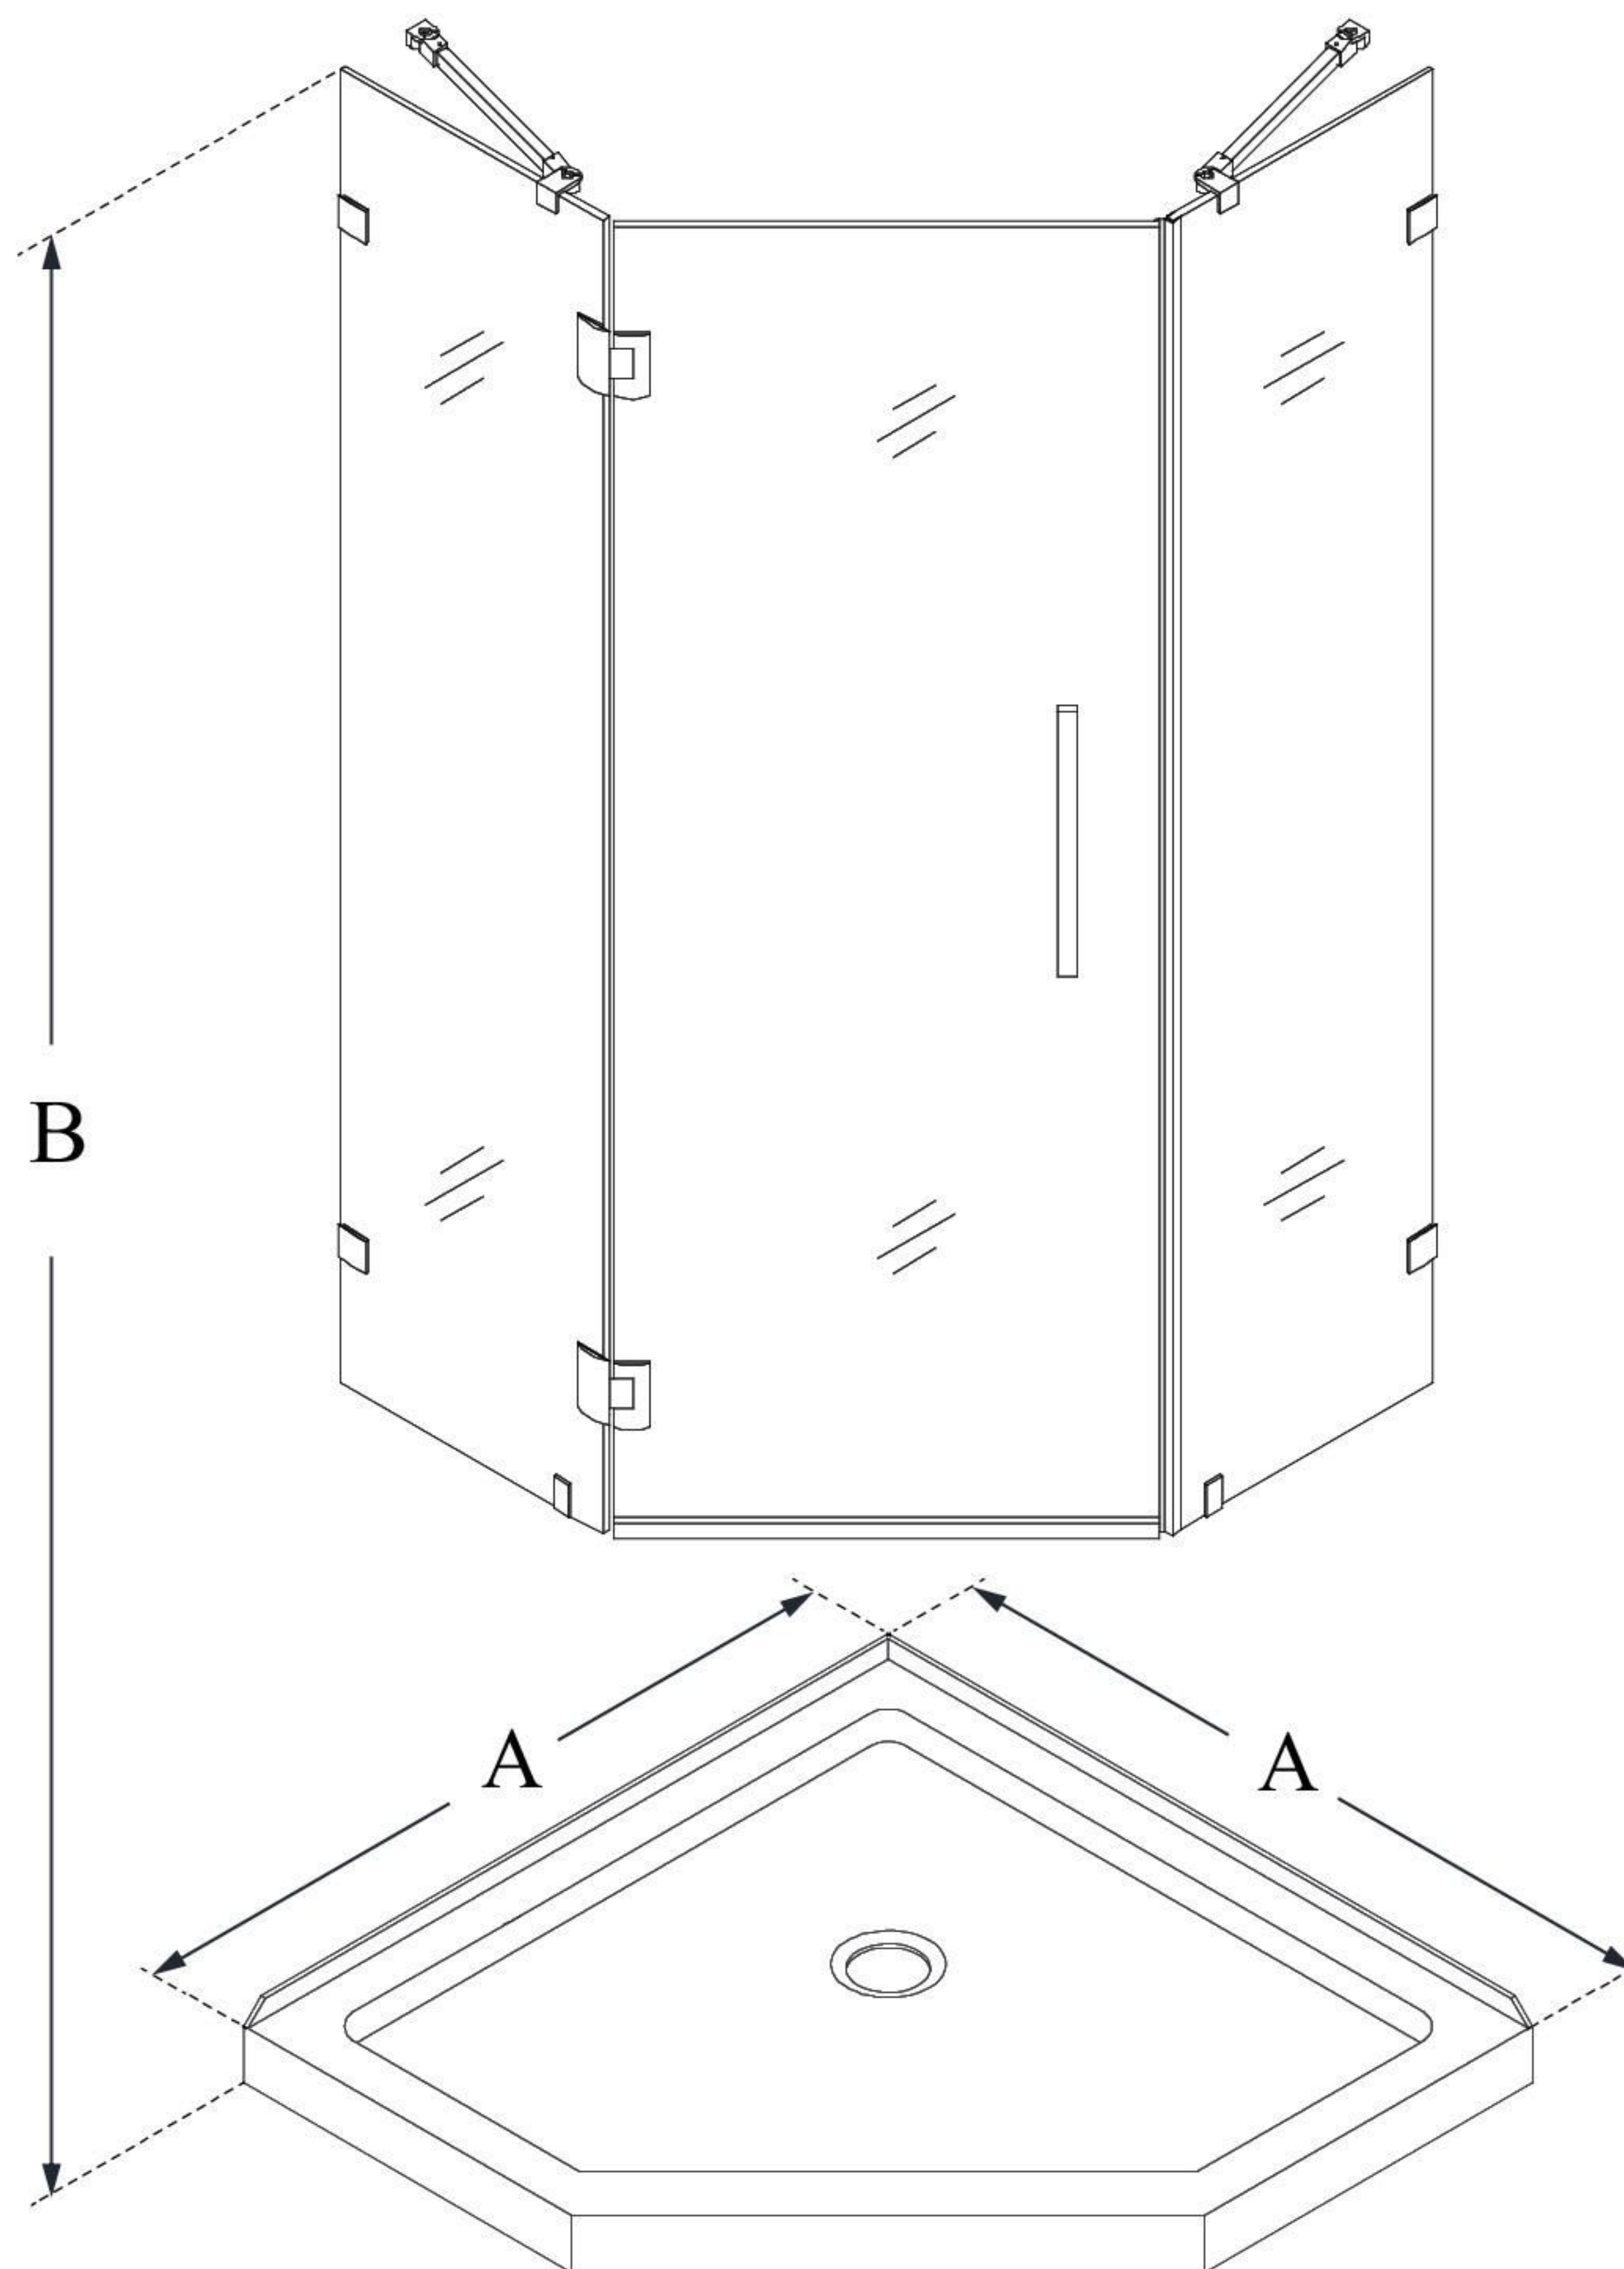

DL-6050

PRISM LUX

DreamLine Prism Lux 36 in. x 36 in. x 74 3/4 in. H Frameless Hinged Shower Enclosure and SlimLine Shower Base Kit

KIT CONTENTS:

- SHOWER ENCLOSURE
- SHOWER BASE

CONFIGURATION DIMENSIONS:

A: 36"
KIT WIDTH

B: 74 3/4"
KIT HEIGHT

G: 36"
KIT DEPTH

AVAILABLE DRAIN LOCATIONS:
- CORNER

For precise drain location, please refer to the included base technical drawing

DreamLine reserves the right to update or modify the hardware or materials pictured without prior notice for the purpose of product improvement and customer satisfaction.