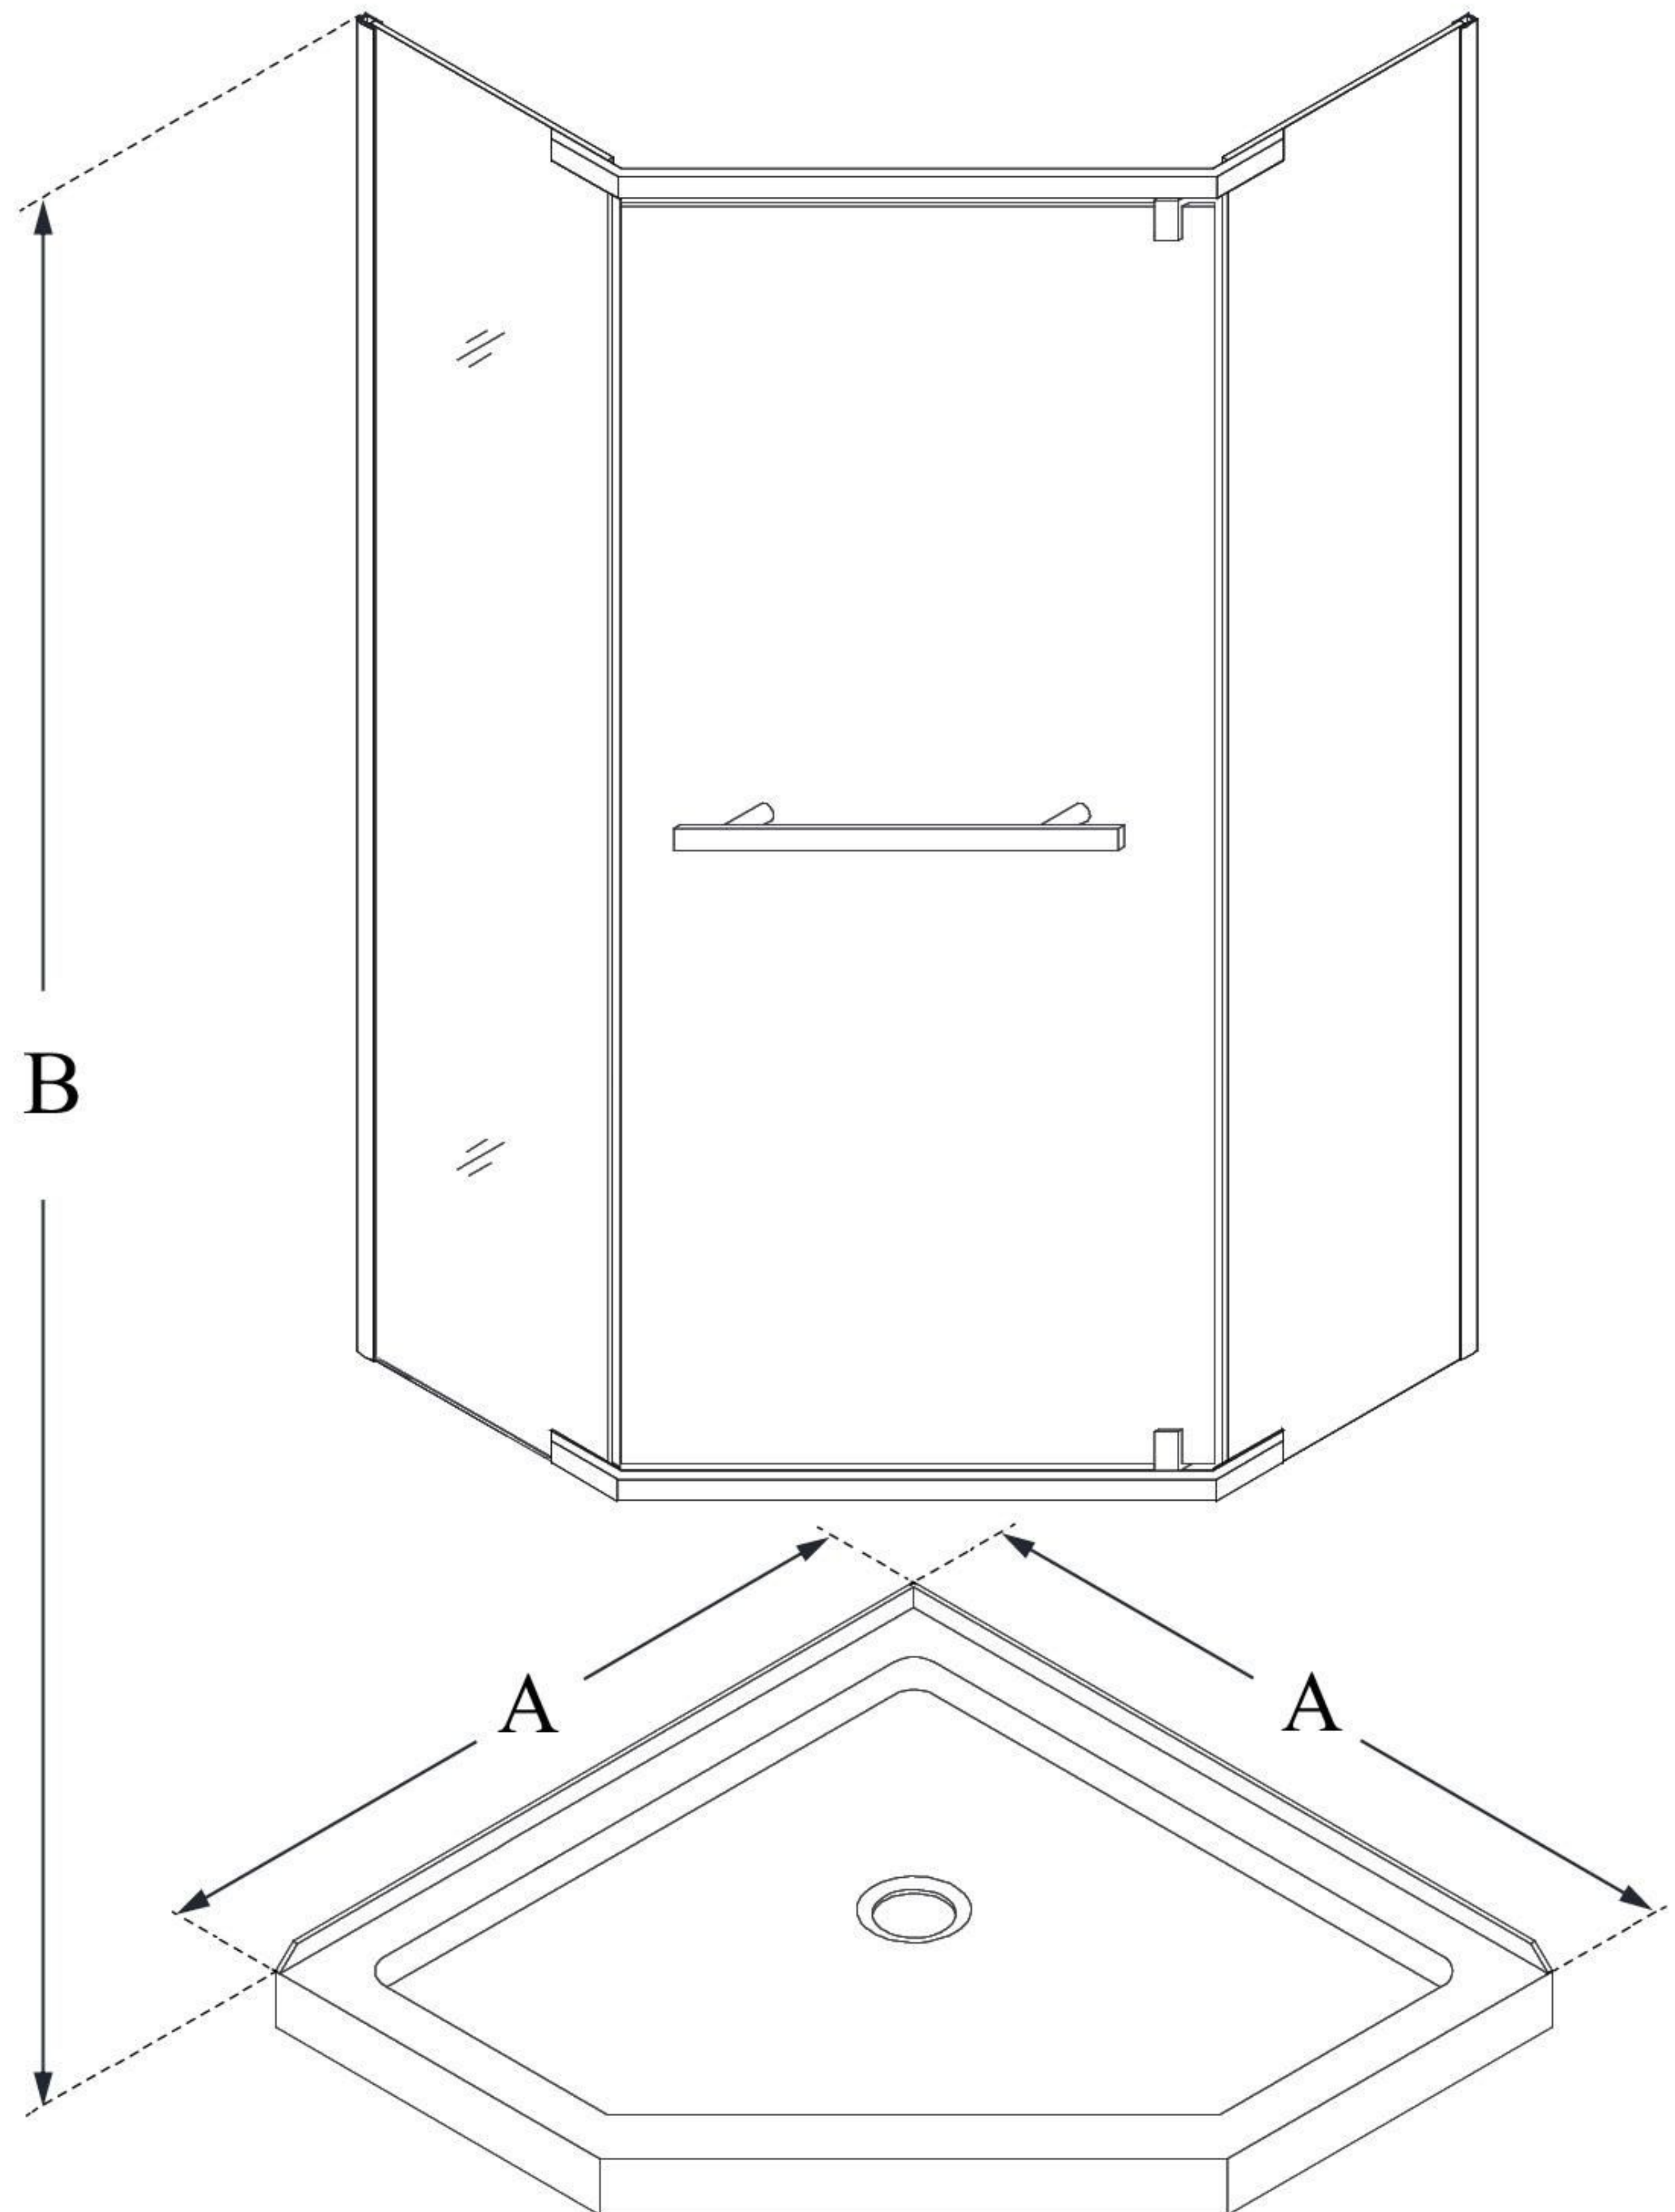

DL-6031

PRISM

DreamLine Prism 38 in. x 38 in.
x 74 3/4 in. H Frameless Pivot
Shower Enclosure and SlimLine
Shower Base Kit

KIT CONTENTS:

- SHOWER ENCLOSURE
- SHOWER BASE

CONFIGURATION DIMENSIONS:

A: 38"
KIT WIDTH

B: 74 3/4"
KIT HEIGHT

G: 38"
KIT DEPTH

AVAILABLE DRAIN LOCATIONS:
- CORNER

For precise drain location, please refer to the
included base technical drawing

DreamLine reserves the right to update or modify the hardware or materials pictured
without prior notice for the purpose of product improvement and customer satisfaction.