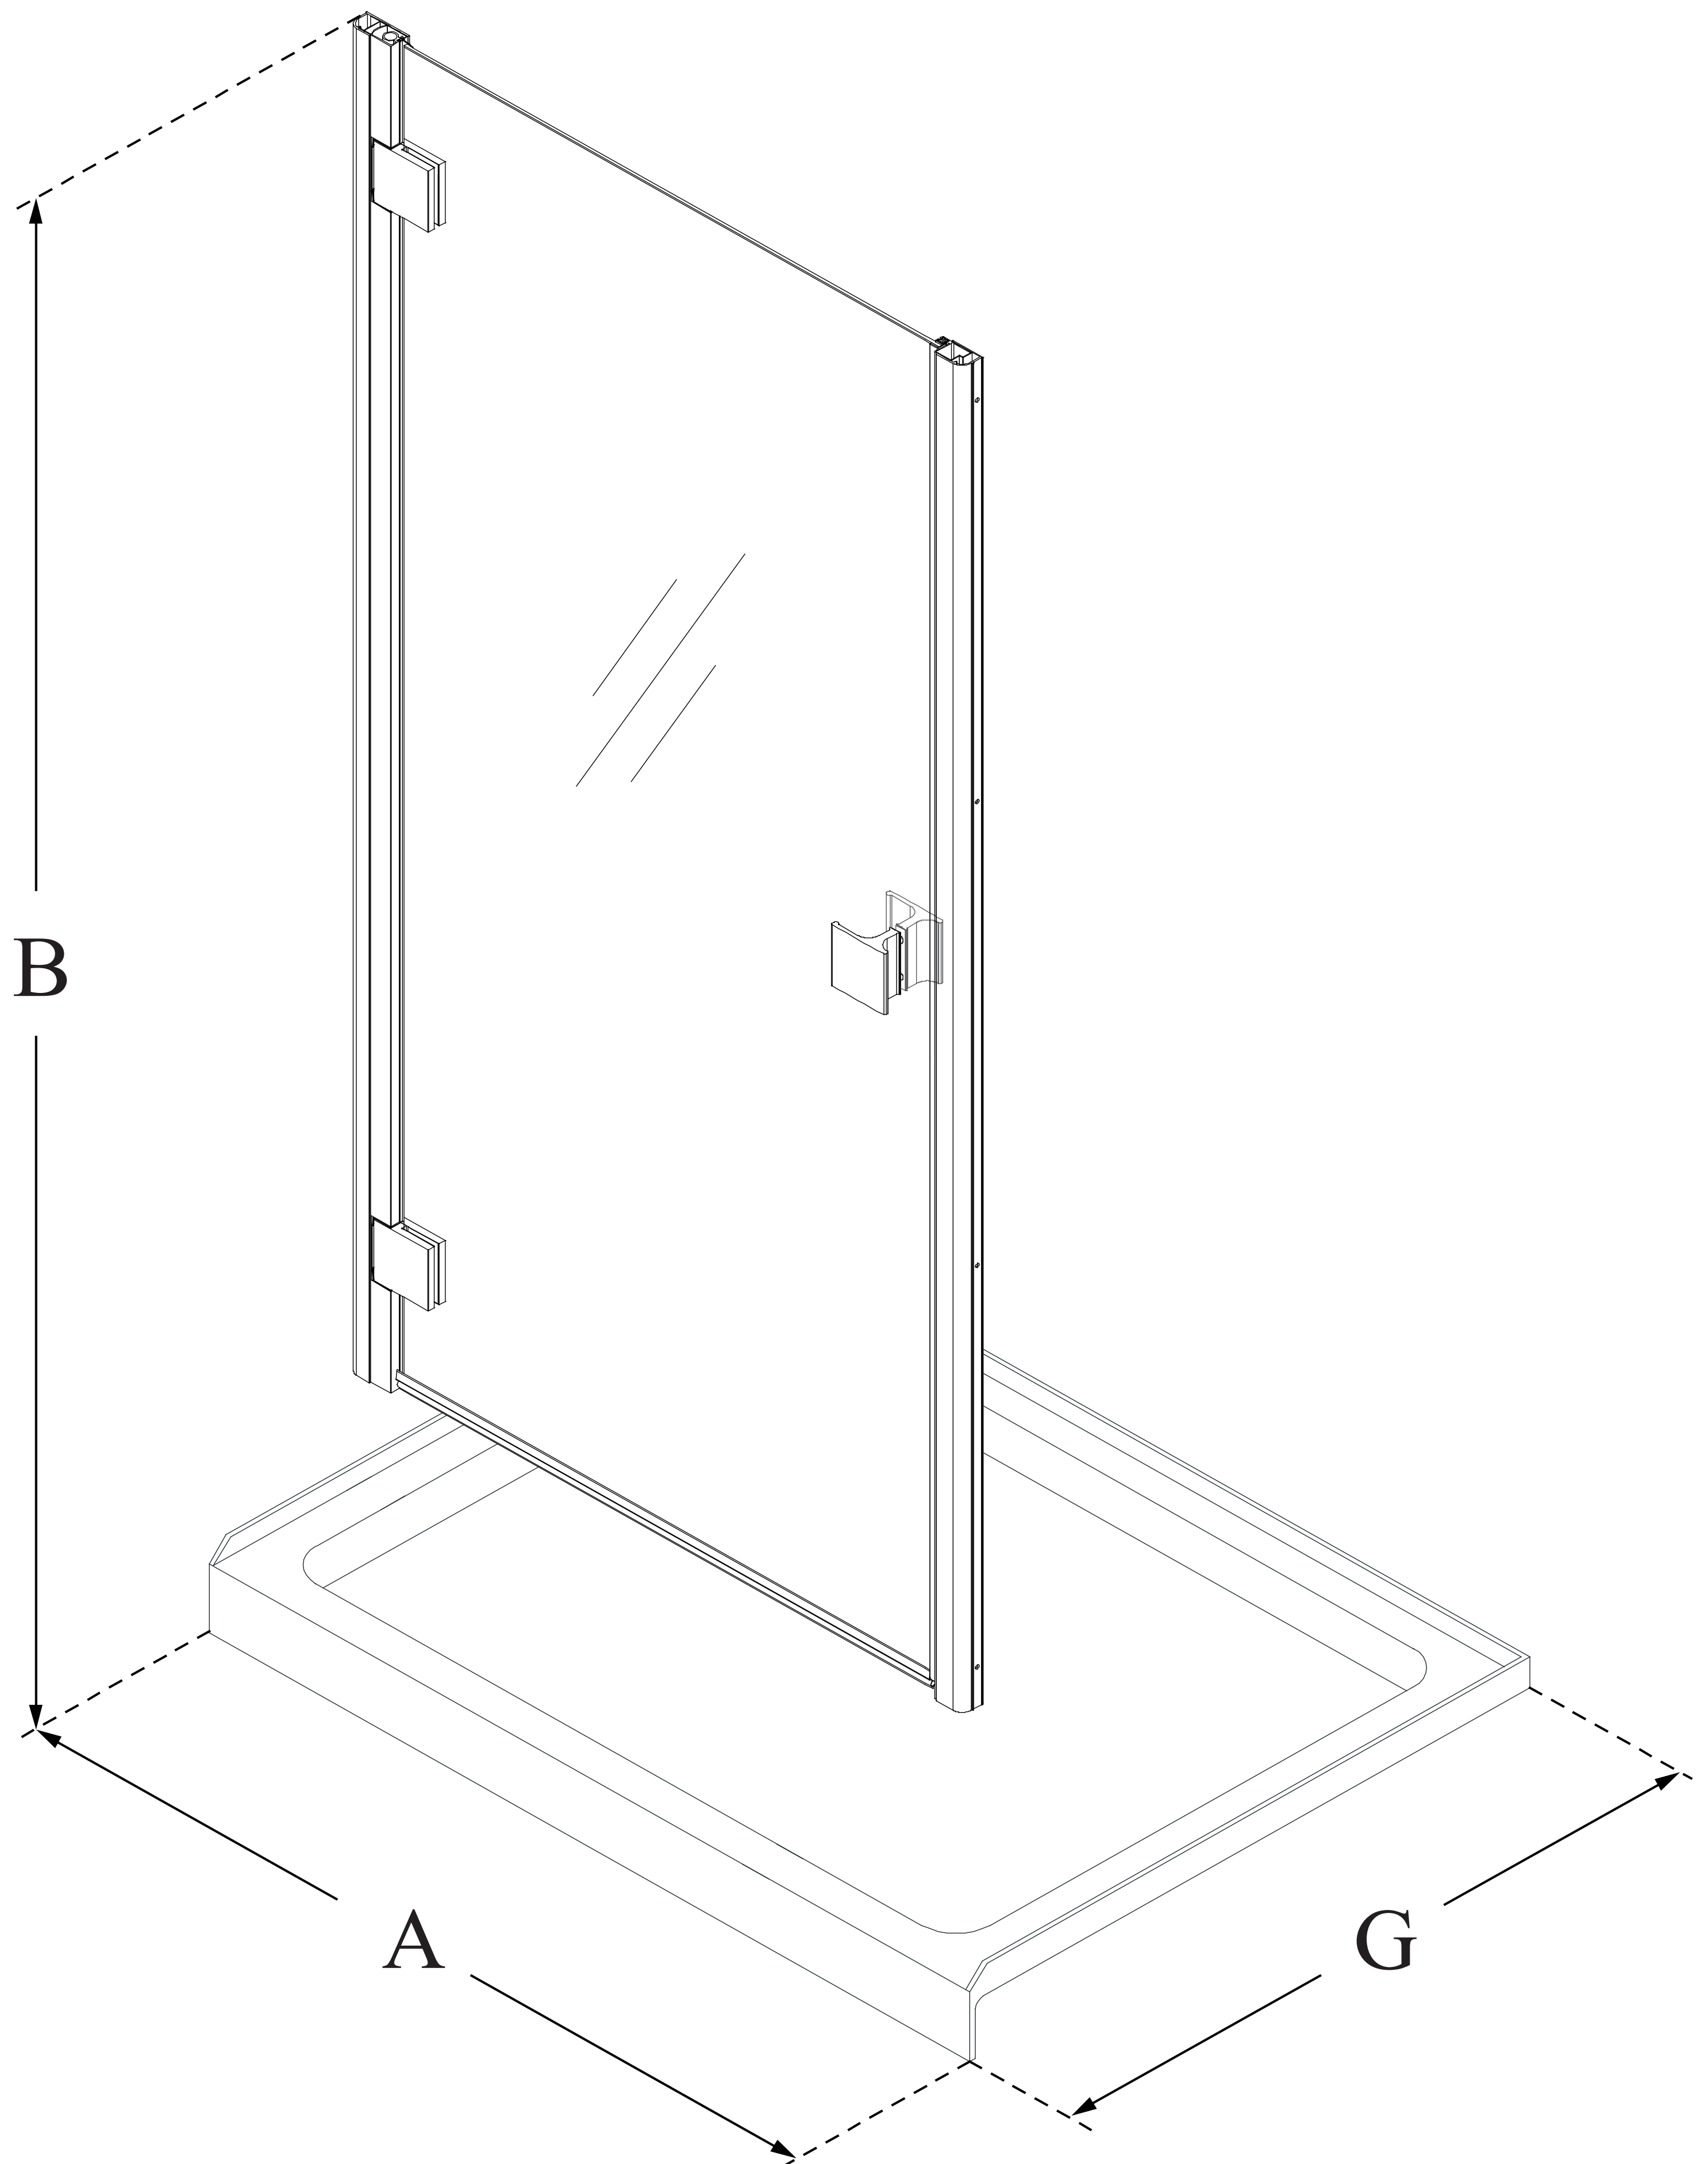

# LUMEN

DreamLine Lumen 42 in. D x 42 in. W by 74 3/4 in. H Hinged Shower Door and SlimLine Shower Base Kit

## KIT CONTENTS:

- SHOWER DOOR
- SHOWER BASE

## CONFIGURATION DIMENSIONS:

**A: 42 in.**  
KIT WIDTH

**B: 74 3/4 in.**  
KIT HEIGHT

**G: 42 in.**  
KIT DEPTH

## AVAILABLE DRAIN LOCATIONS:

- CENTER

For precise drain location, please refer to the included base technical drawing

DreamLine reserves the right to update or modify the hardware or materials pictured without prior notice for the purpose of product improvement and customer satisfaction.