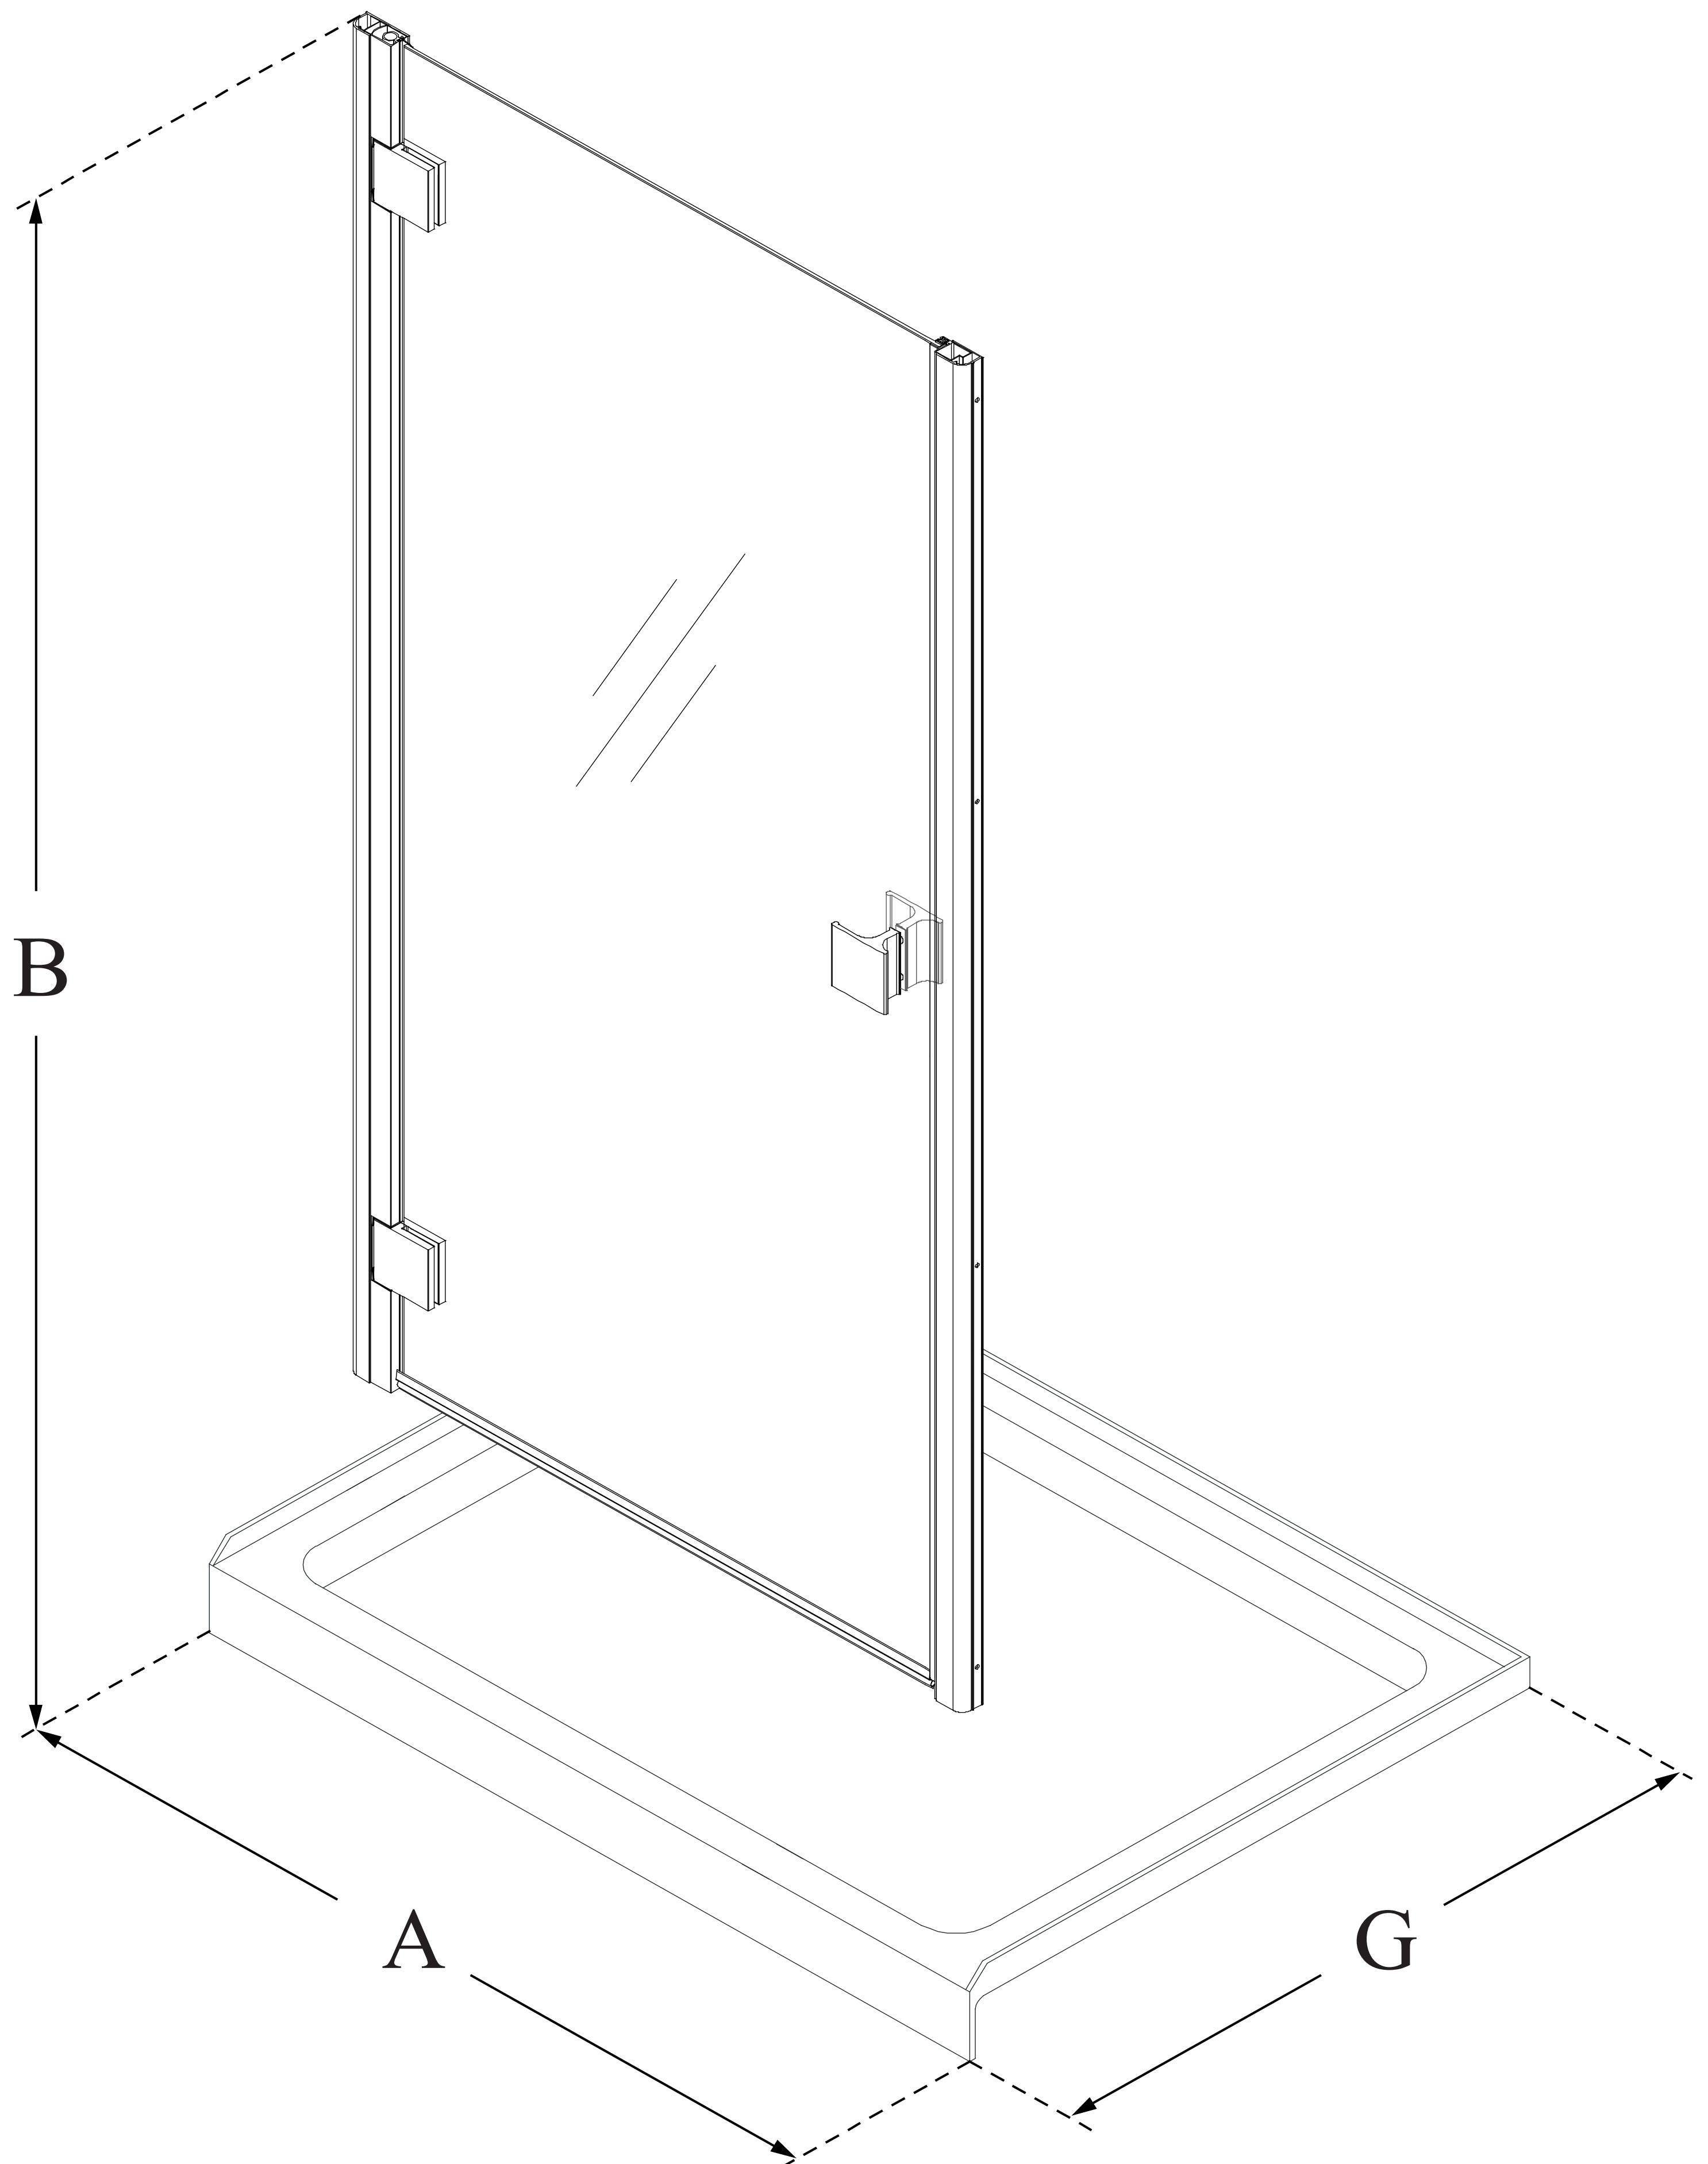

DL-533642

LUMEN

DreamLine Lumen 36 in. D x 42 in. W by 74 3/4 in. H Hinged Shower Door and SlimLine Shower Base Kit

KIT CONTENTS:

- SHOWER DOOR
- SHOWER BASE

CONFIGURATION DIMENSIONS:

A: 42 in.
KIT WIDTH

B: 74 3/4 in.
KIT HEIGHT

G: 36 in.
KIT DEPTH

AVAILABLE DRAIN LOCATIONS:

- CENTER

For precise drain location, please refer to the included base technical drawing

DreamLine reserves the right to update or modify the hardware or materials pictured without prior notice for the purpose of product improvement and customer satisfaction.