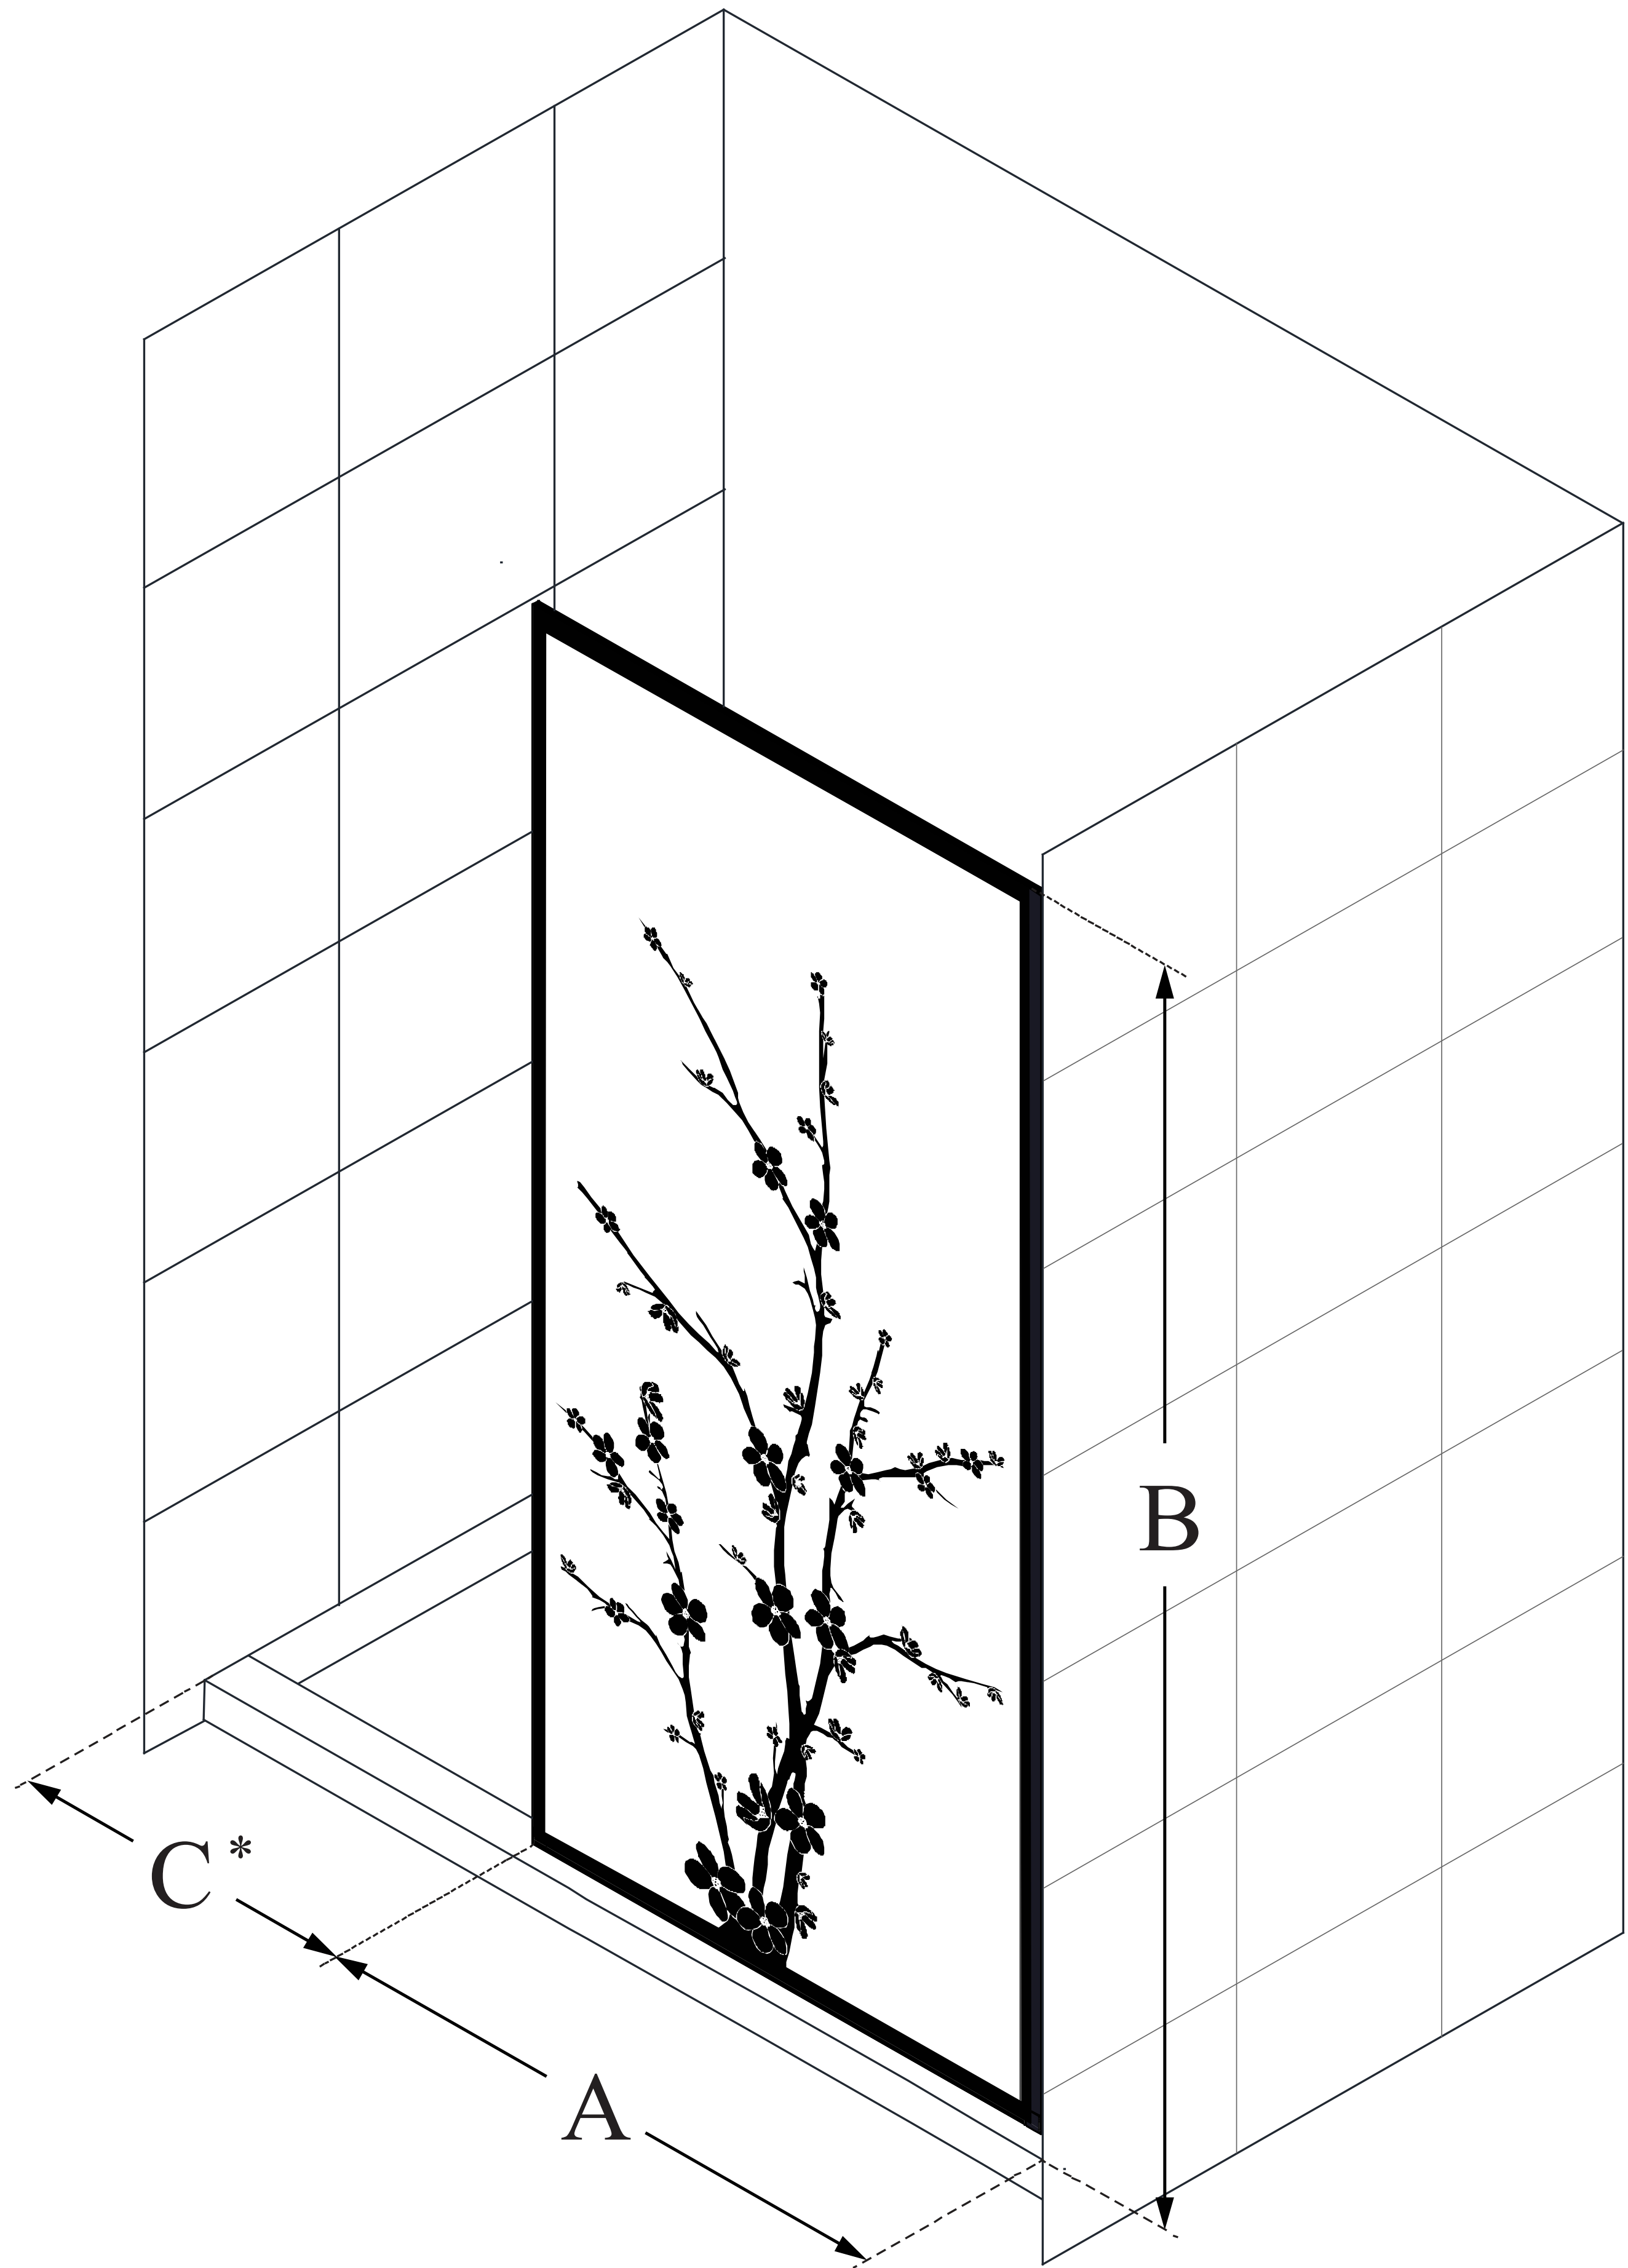

D3234720ZNB

LINEA BLOSSOM

DreamLine Linea Blossom 34 in. W
x 72 in. H Single Panel Frameless
Shower Door, Open Entry Design

WALK-IN SHOWER

CONFIGURATION DIMENSIONS:

A: 34 in.

MODEL WIDTH

B: 72 in.

MODEL HEIGHT

C: 22 in. min (in a 60 in. opening)

ACCESS WIDTH

D: -

DOOR WIDTH

E: 34 in.

INLINE PANEL WIDTH

DreamLine reserves the right to update or modify the hardware or materials pictured without prior notice for the purpose of product improvement and customer satisfaction.