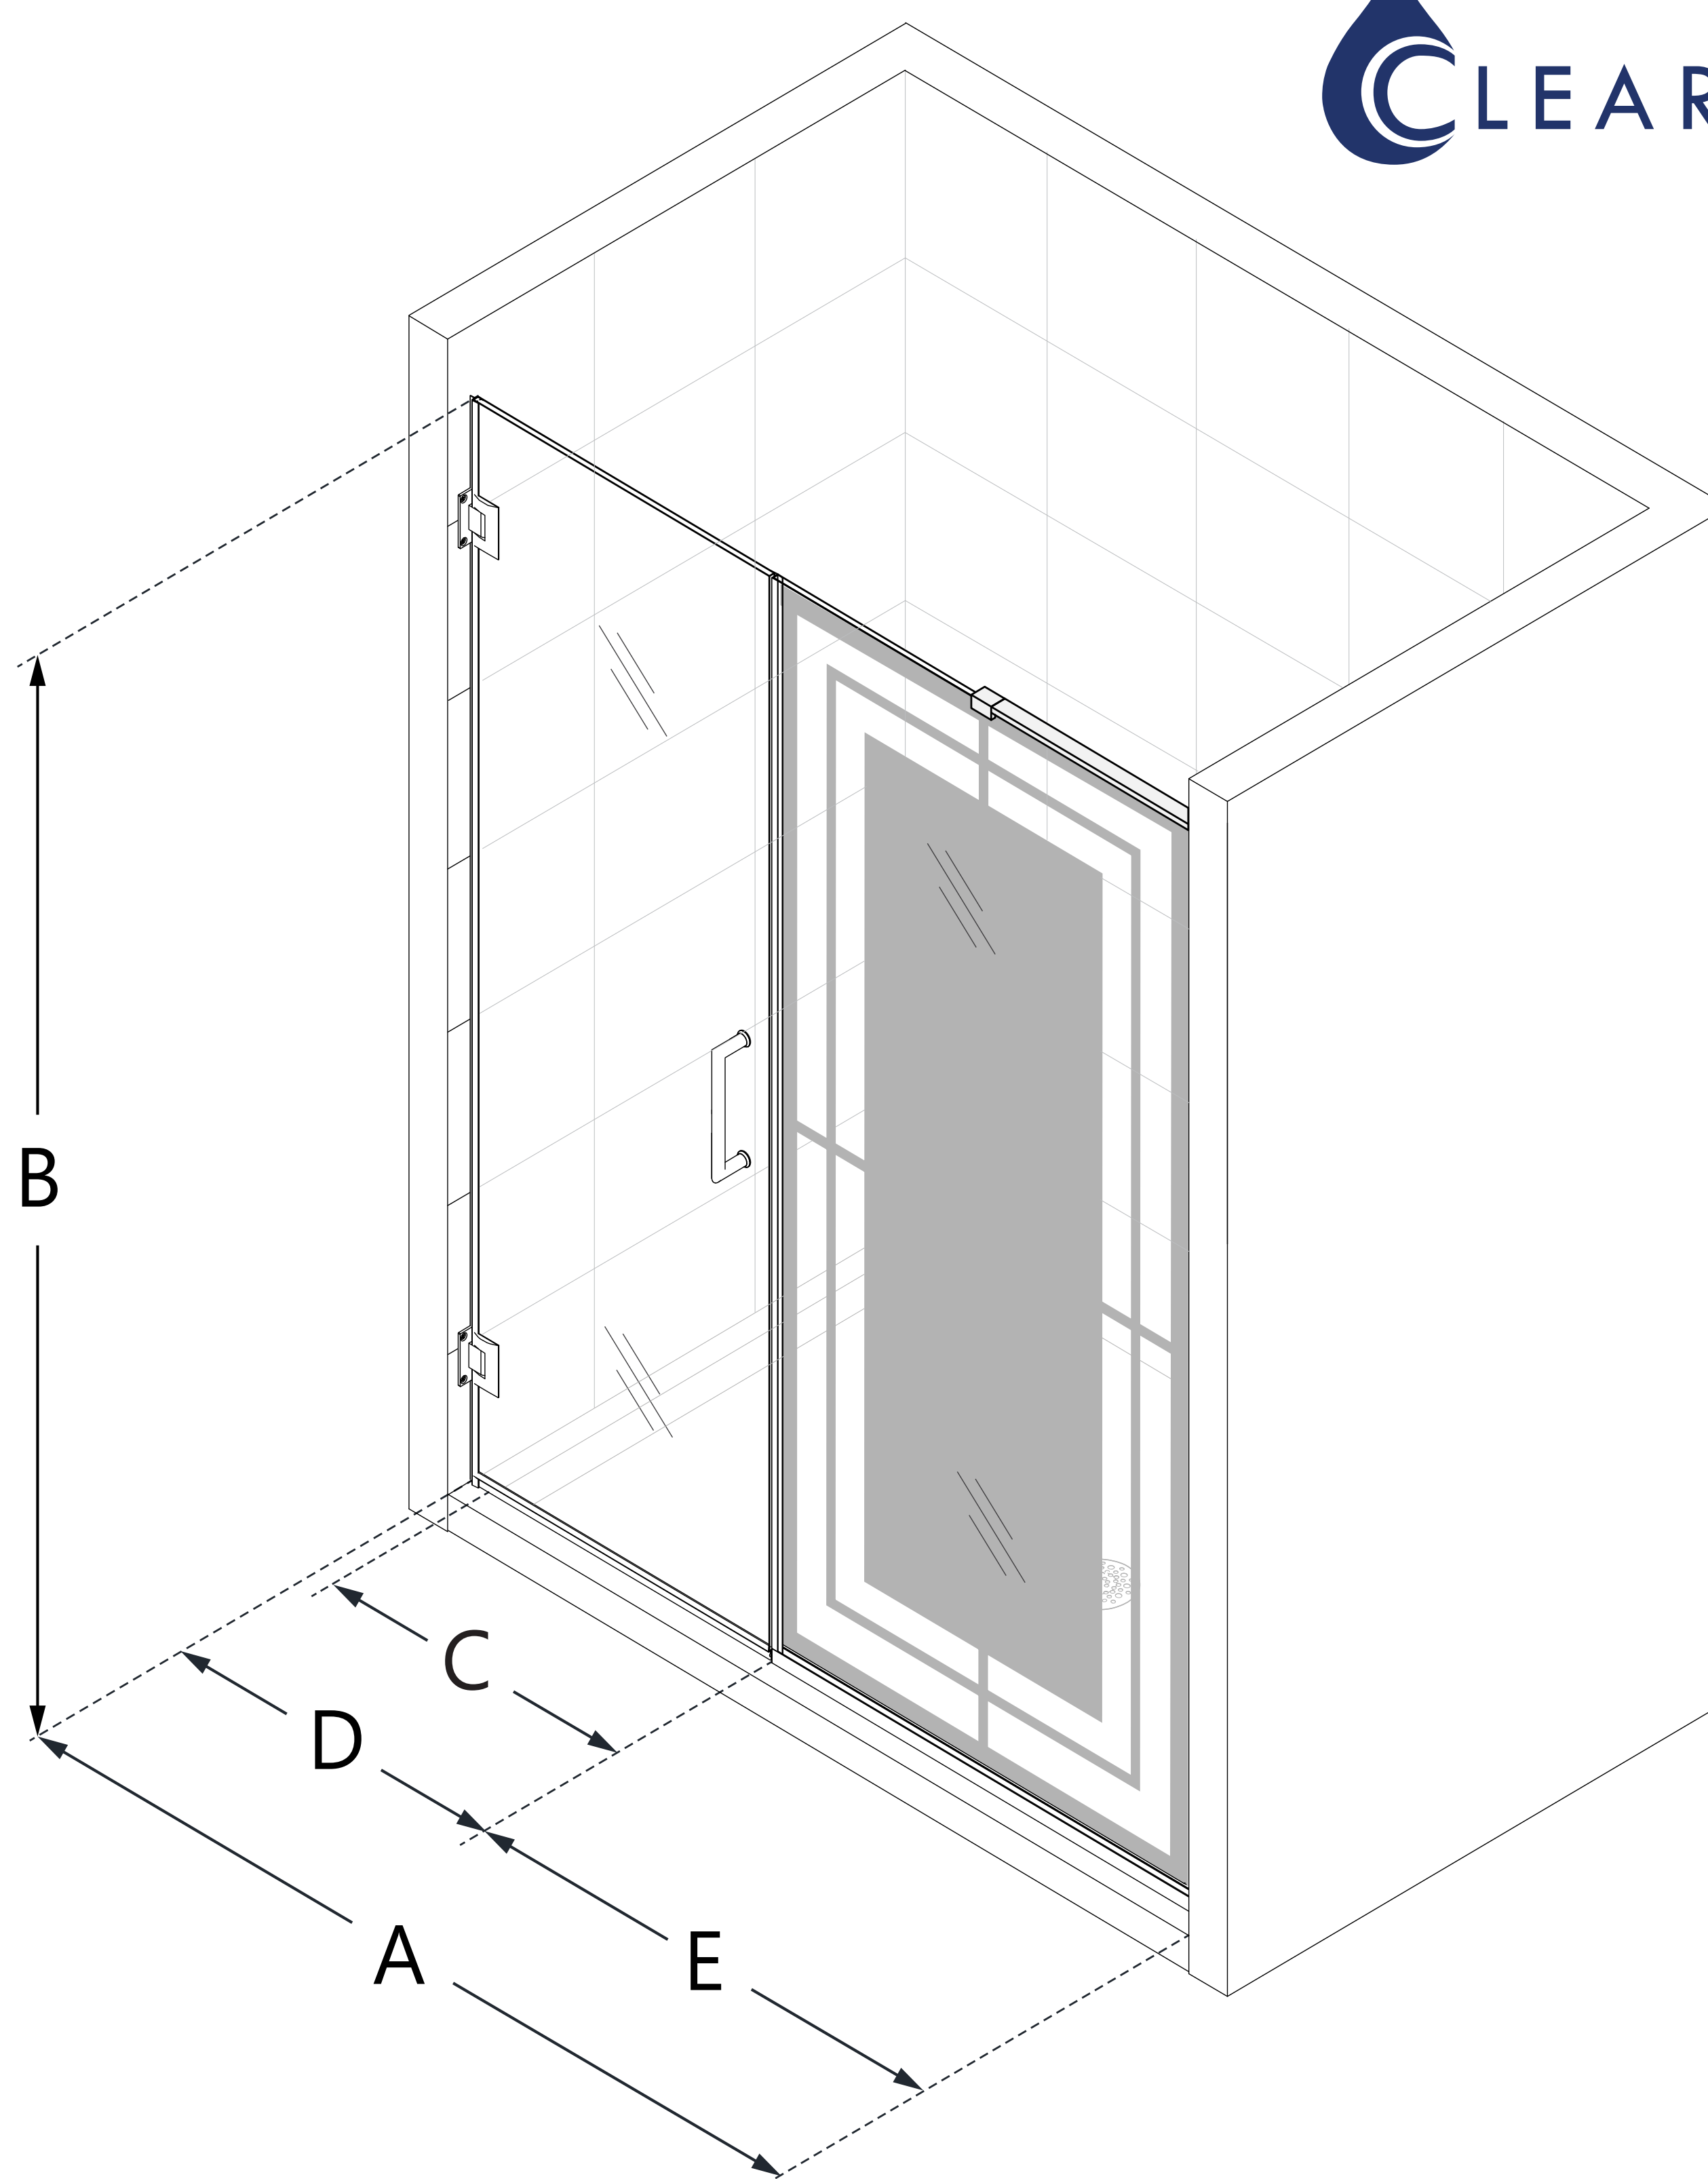

**D245872M12
UNIDOOR MIRA**

**CONFIGURATION
DIMENSIONS:**

A: MODEL WIDTH
58 - 58 1/2 in.

B: MODEL HEIGHT
72 in.

C: ACCESS WIDTH
23 in.

C2: ACCESS HEIGHT
N/A

D: DOOR WIDTH
24 in.

E: INLINE PANEL WIDTH
34 in.

MATCHING SHOWER BASE
Any 60 in. Single Threshold DreamLine Shower Base

BASE OPTIONS
White, Biscuit (-22), Black (-88)

BASE DRAIN LOCATION
Center, Left, Right

MINIMUM THRESHOLD REQUIRED
5/8 in.

DRILLING REQUIRED?
Yes