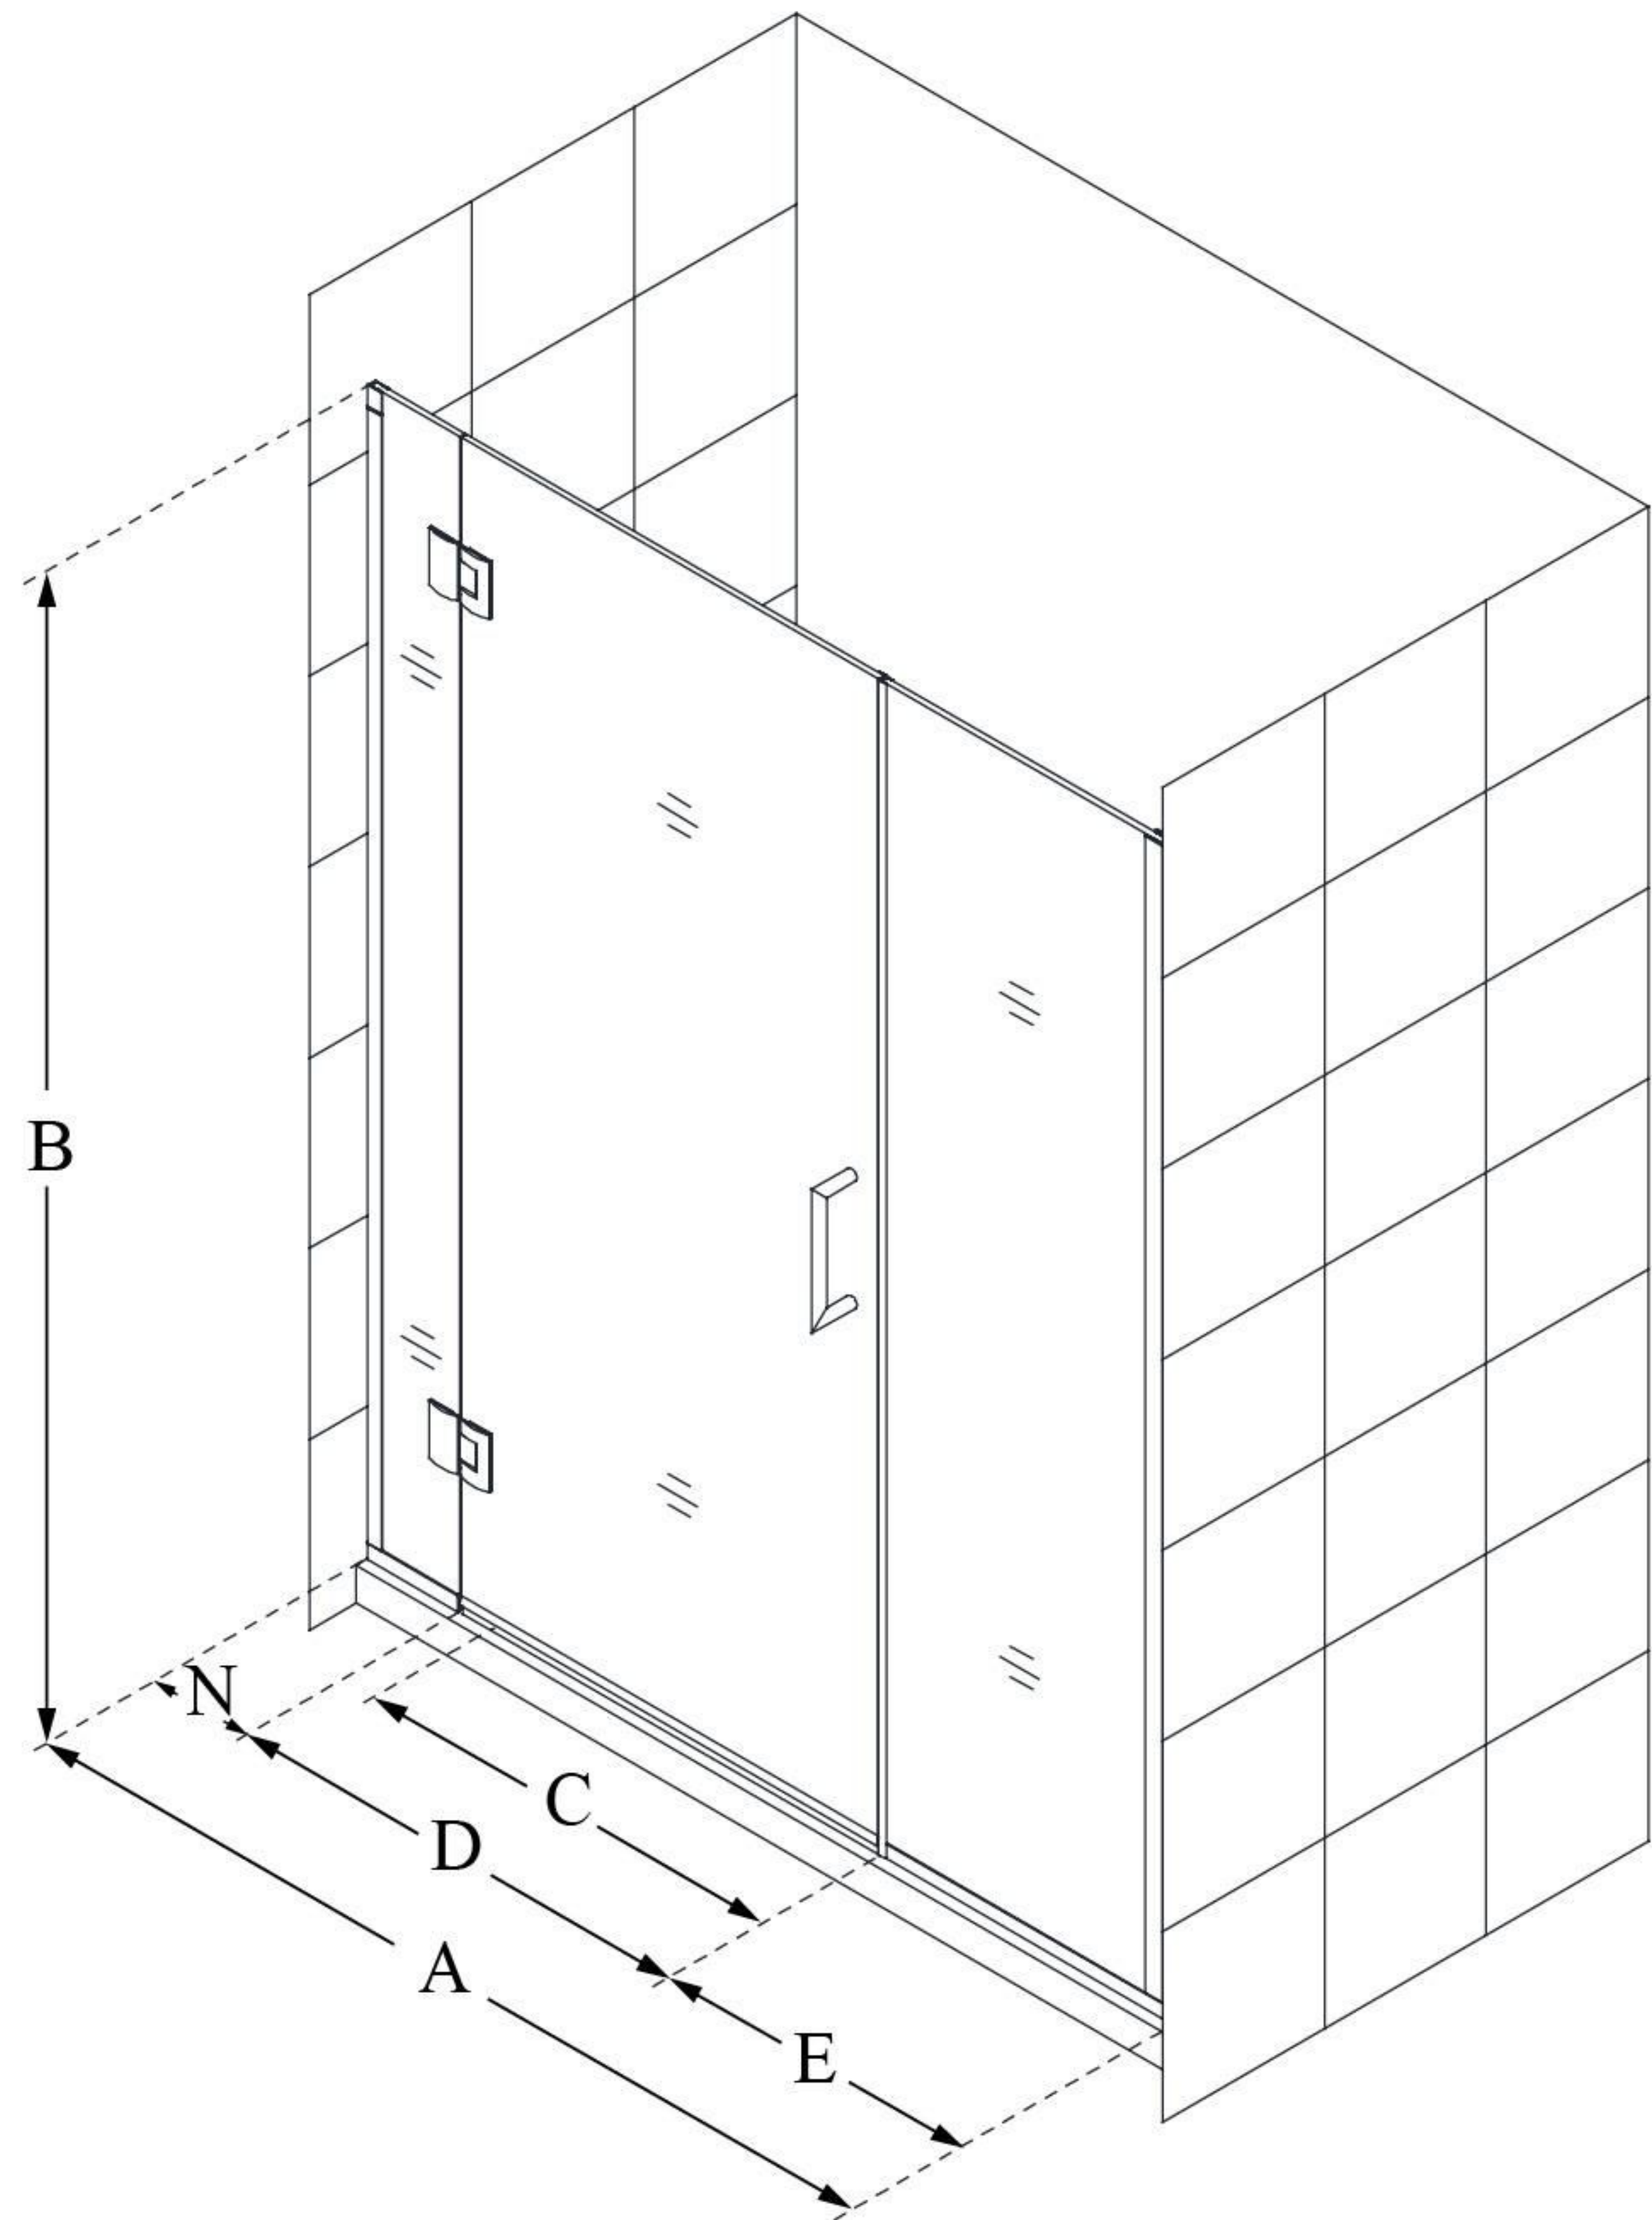

## UNIDOOR-X

DreamLine Unidoor-X 49-49  
1/2" W x 72" H Frameless Hinged  
Shower Door, Clear Glass

**SWING DOOR**

### CONFIGURATION DIMENSIONS:

**A: 49 - 49 1/2"**

MODEL WIDTH

**B: 72"**

MODEL HEIGHT

**C: 28"**

ACCESS WIDTH

**D: 29"**

DOOR WIDTH

**E: 14"**

INLINE PANEL WIDTH

**N: 6"**

HINGE PANEL WIDTH

DreamLine reserves the right to update or modify the hardware or materials pictured without prior notice for the purpose of product improvement and customer satisfaction.