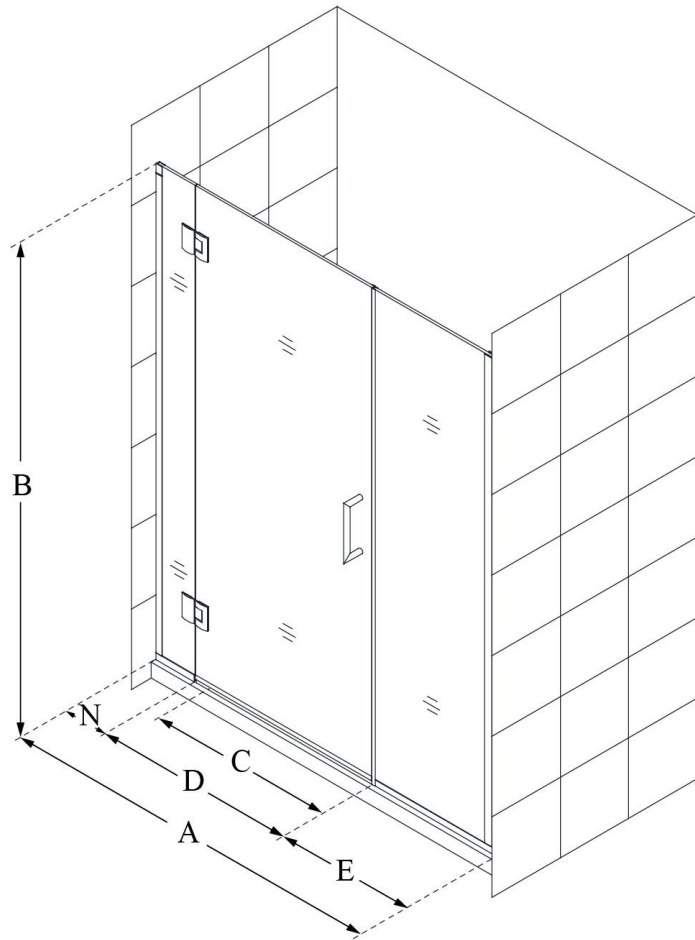

D12730572

UNIDOOR-X

DreamLine Unidoor-X 63 1/2-
64" W x 72" H Frameless Hinged
Shower Door, Clear Glass

SWING DOOR

CONFIGURATION DIMENSIONS:

A: 63 1/2 - 64"

MODEL WIDTH

B: 72"

MODEL HEIGHT

C: 26"

ACCESS WIDTH

D: 27"

DOOR WIDTH

E: 30 1/2"

INLINE PANEL WIDTH

N: 6"

HINGE PANEL WIDTH

DreamLine reserves the right to update or modify the hardware or materials pictured without prior notice for the purpose of product improvement and customer satisfaction.