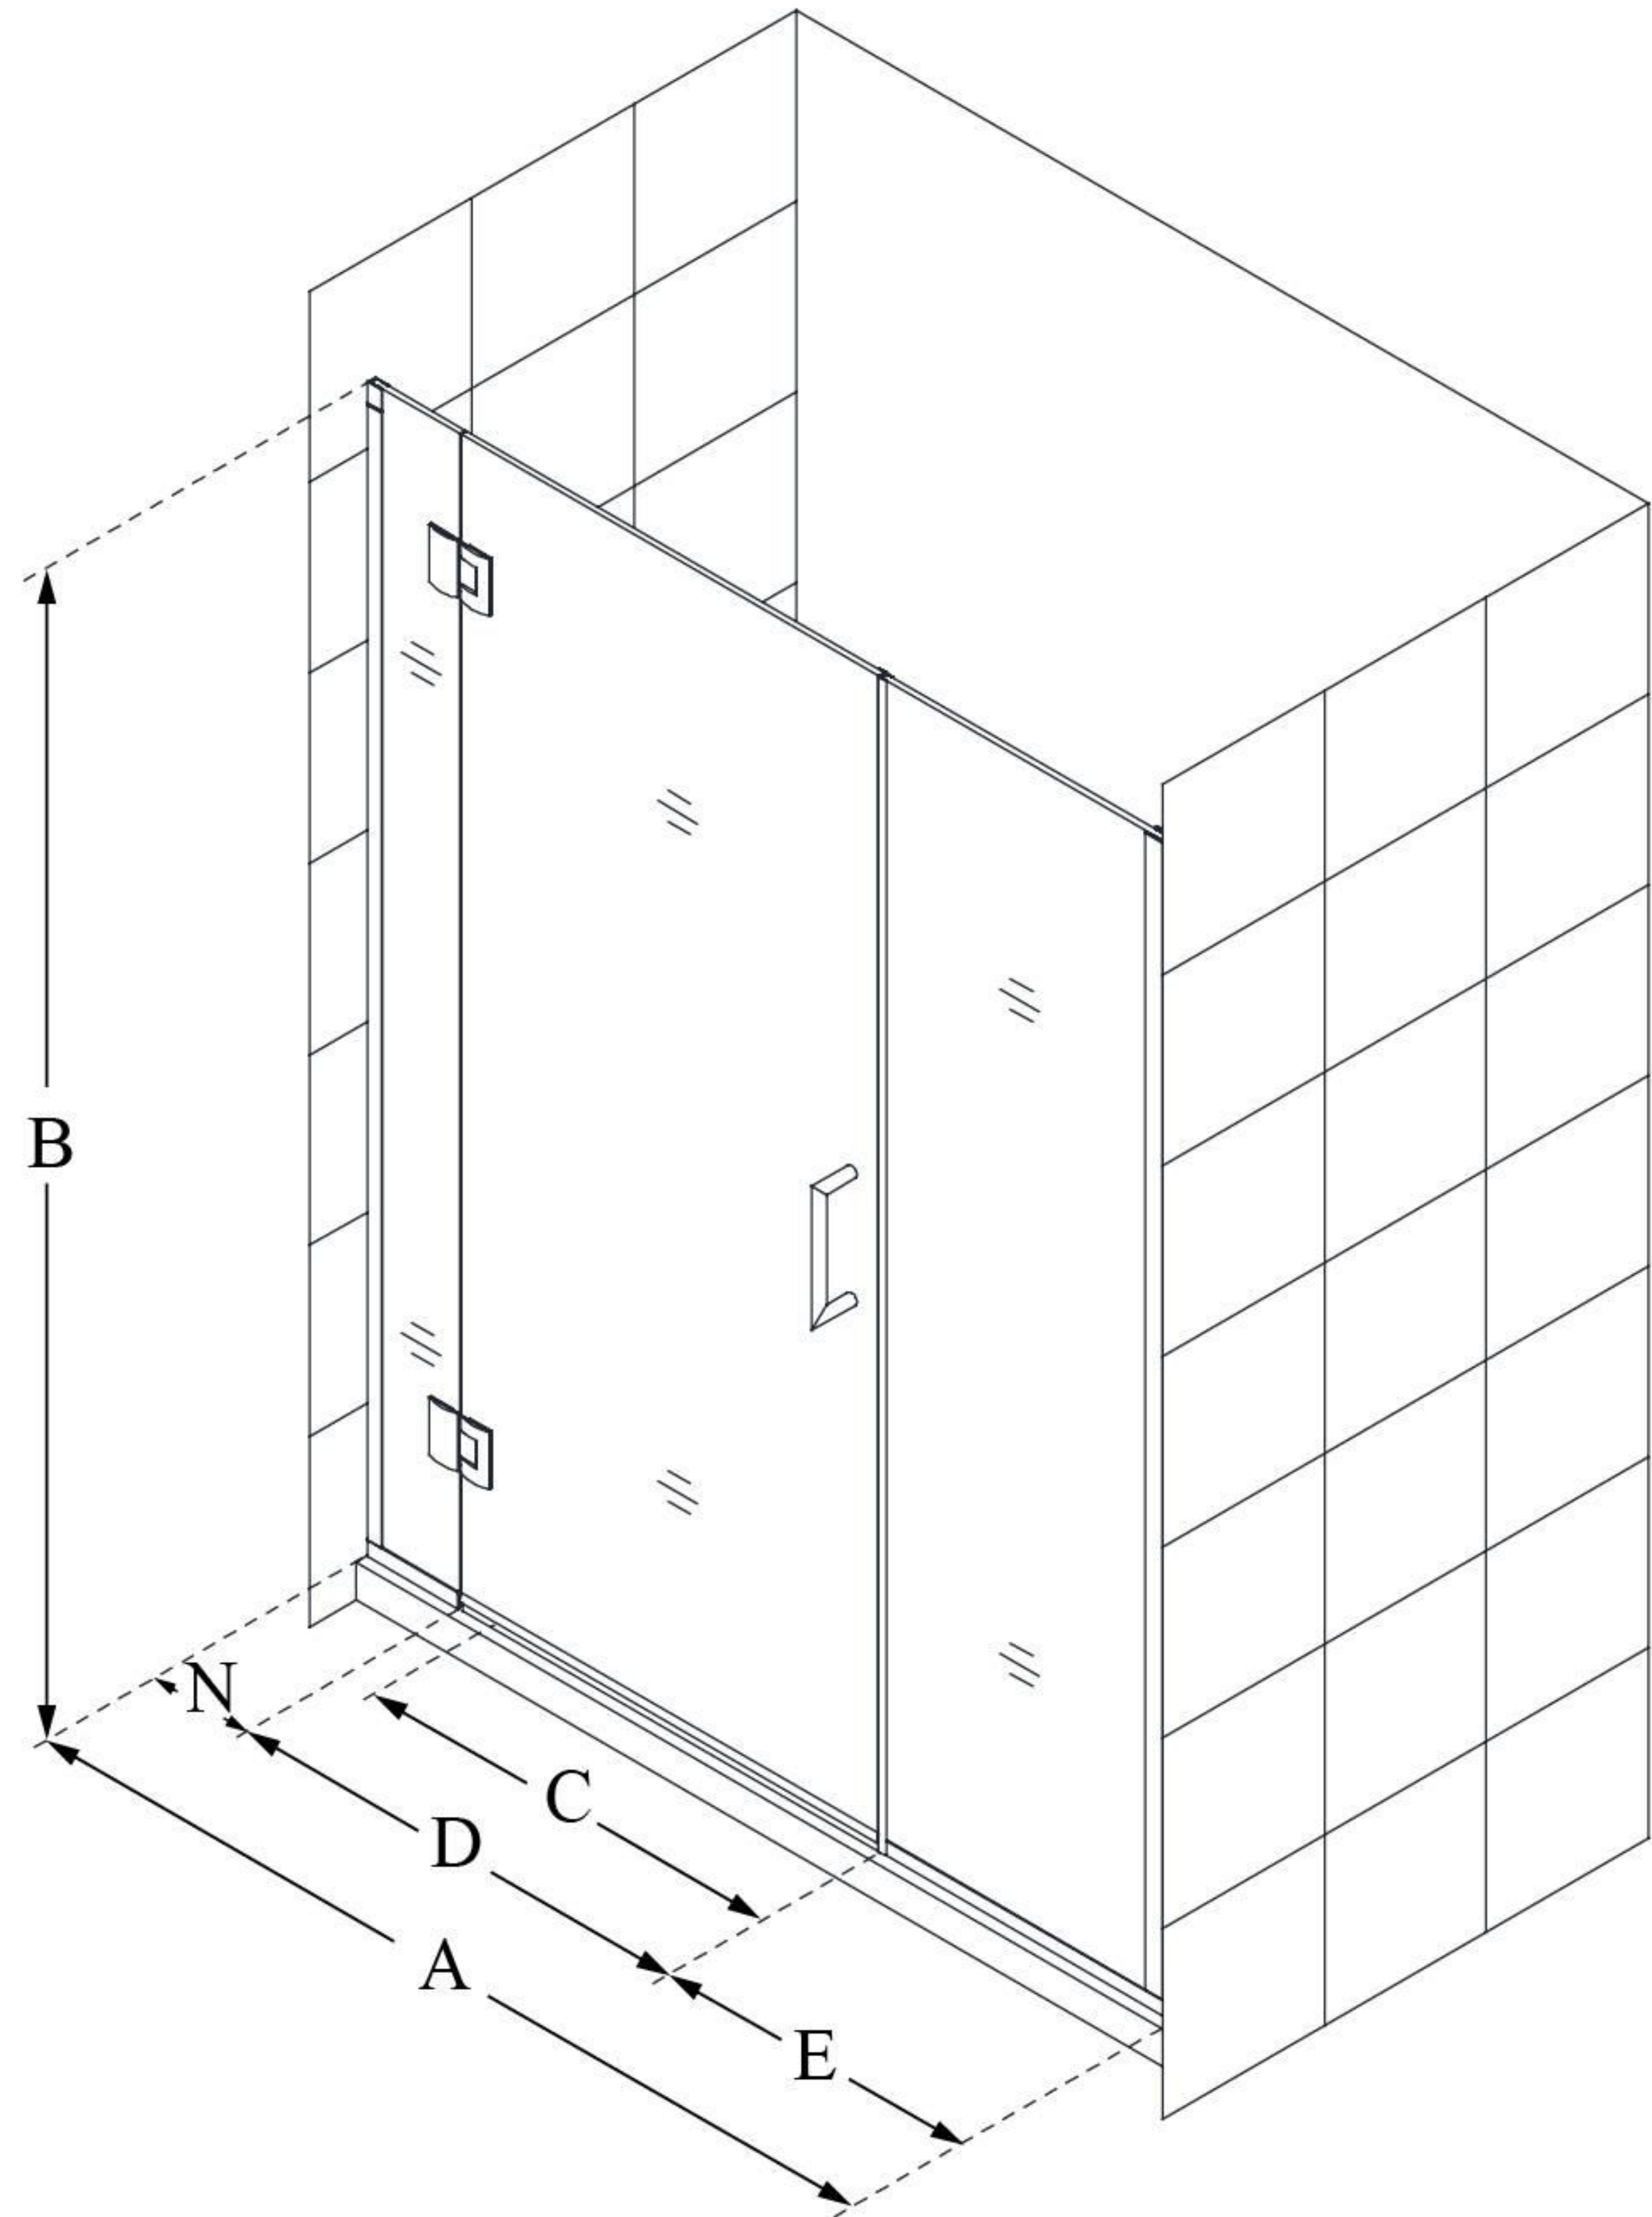

D1271472

UNIDOOR-X

DreamLine Unidoor-X 47-47
1/2" W x 72" H Frameless Hinged
Shower Door, Clear Glass

SWING DOOR

CONFIGURATION DIMENSIONS:

A: 47 - 47 1/2"

MODEL WIDTH

B: 72"

MODEL HEIGHT

C: 26"

ACCESS WIDTH

D: 27"

DOOR WIDTH

E: 14"

INLINE PANEL WIDTH

N: 6"

HINGE PANEL WIDTH

DreamLine reserves the right to update or modify the hardware or materials pictured without prior notice for the purpose of product improvement and customer satisfaction.