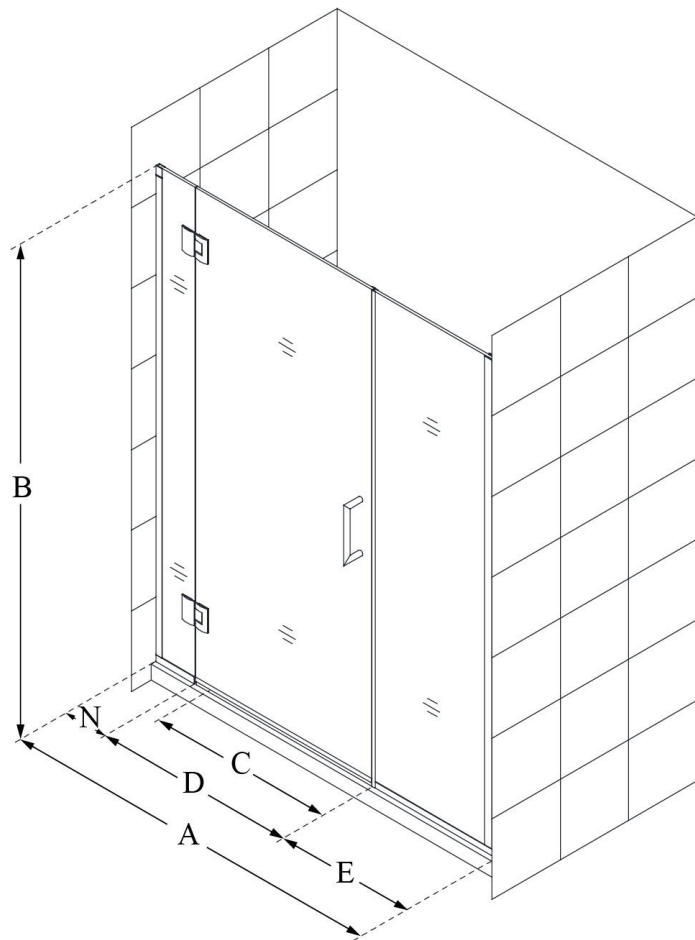

D12706572

UNIDOOR-X

DreamLine Unidoor-X 39 1/2-
40" W x 72" H Frameless Hinged
Shower Door, Clear Glass

SWING DOOR

CONFIGURATION DIMENSIONS:

A: 39 1/2 - 40"

MODEL WIDTH

B: 72"

MODEL HEIGHT

C: 26"

ACCESS WIDTH

D: 27"

DOOR WIDTH

E: 6 1/2"

INLINE PANEL WIDTH

N: 6"

HINGE PANEL WIDTH

DreamLine reserves the right to update or modify the hardware or materials pictured without prior notice for the purpose of product improvement and customer satisfaction.