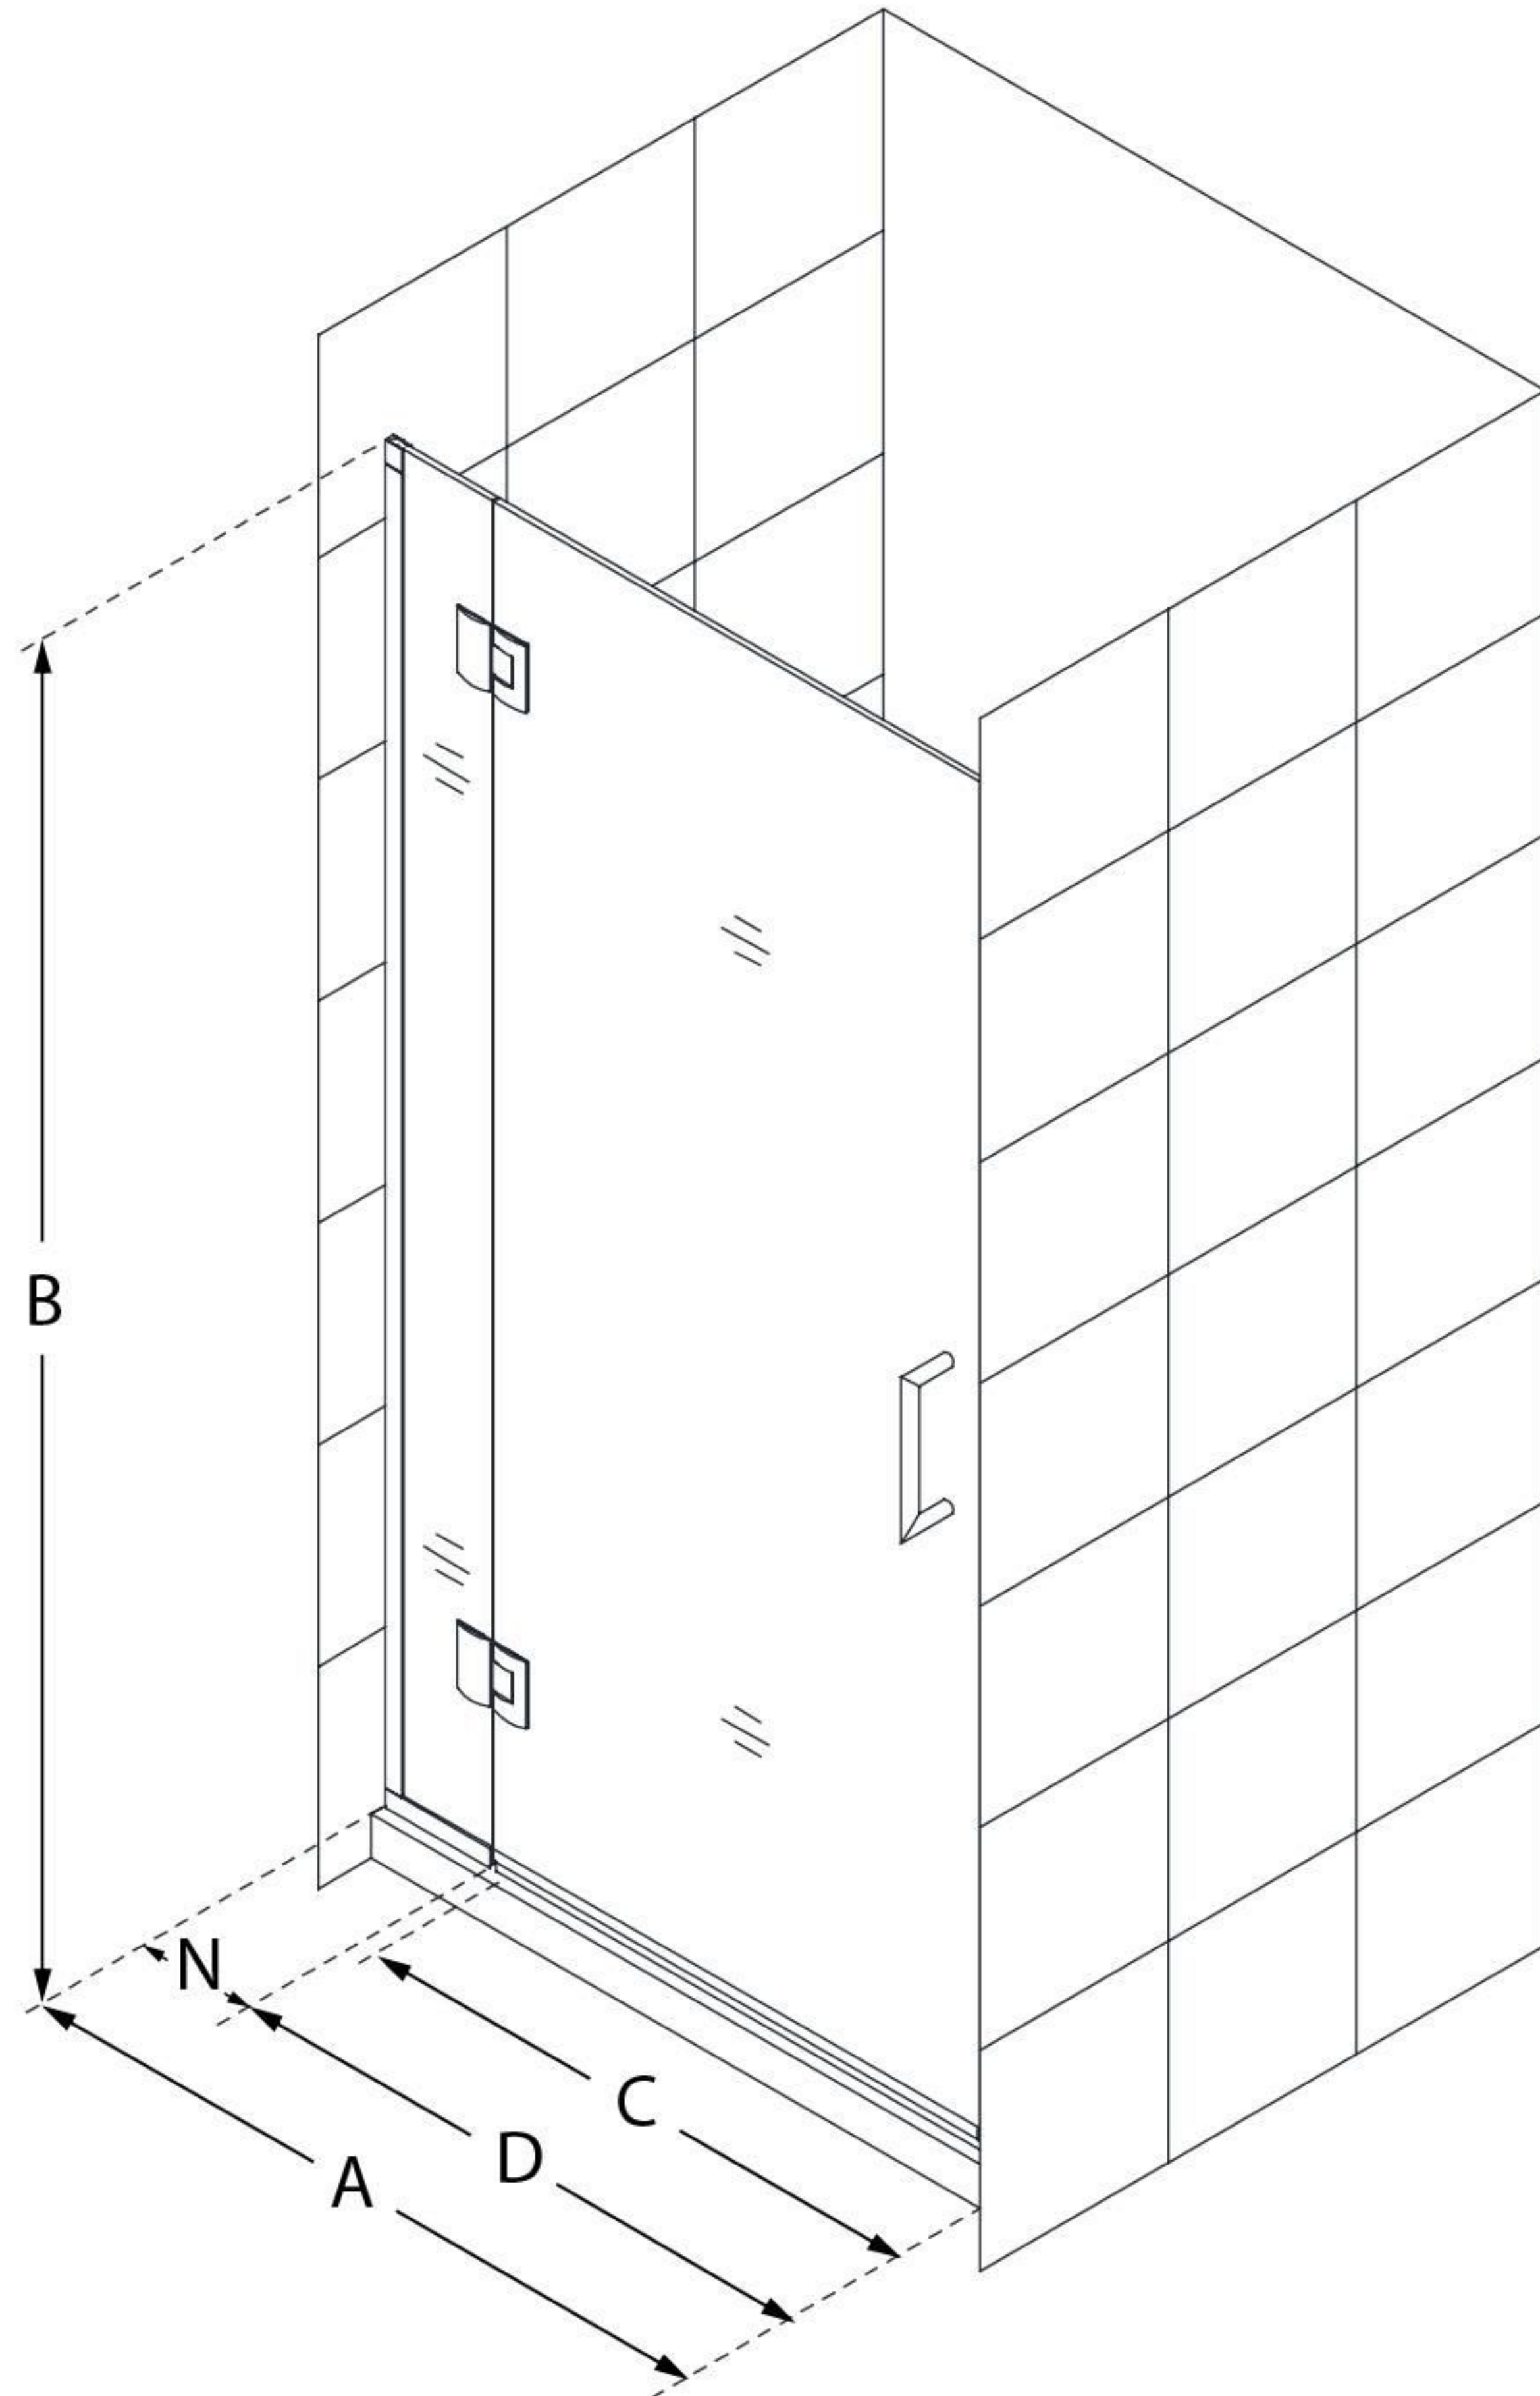

D12672

UNIDOOR-X

DreamLine Unidoor-X 32" W x 72"
H Frameless Hinged Shower Door,
Clear Glass

SWING DOOR

CONFIGURATION DIMENSIONS:

A: 32"

MODEL WIDTH

B: 72"

MODEL HEIGHT

C: 25"

ACCESS WIDTH

D: 26"

DOOR WIDTH

N: 6"

HINGE PANEL WIDTH

DreamLine reserves the right to update or modify the hardware or materials pictured without prior notice for the purpose of product improvement and customer satisfaction.