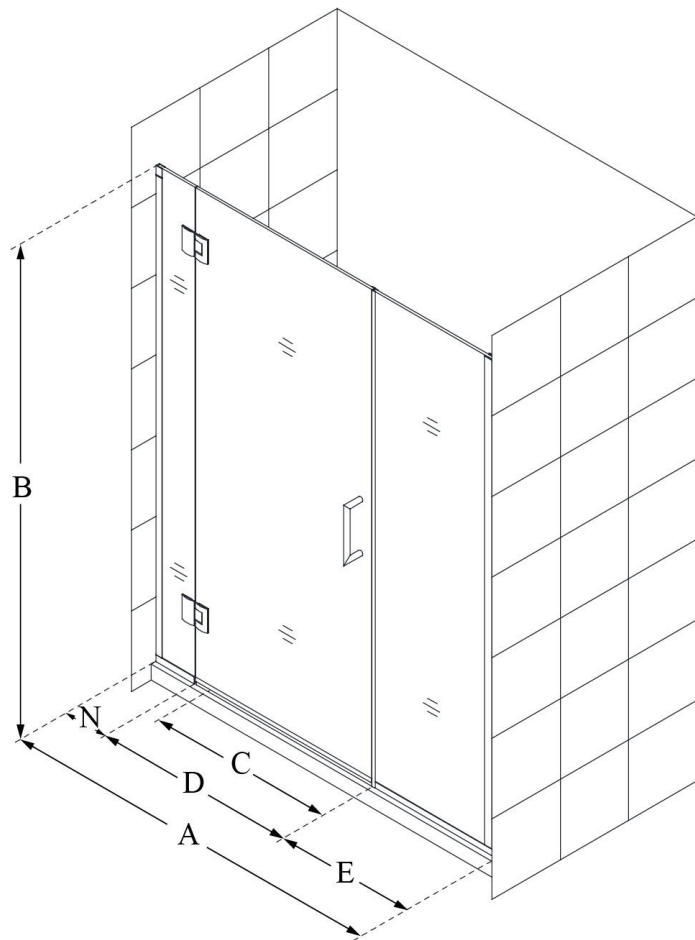

D12630572

UNIDOOR-X

DreamLine Unidoor-X 62 1/2-
63" W x 72" H Frameless Hinged
Shower Door, Clear Glass

SWING DOOR

CONFIGURATION DIMENSIONS:

A: 62 1/2 - 63"

MODEL WIDTH

B: 72"

MODEL HEIGHT

C: 25"

ACCESS WIDTH

D: 26"

DOOR WIDTH

E: 30 1/2"

INLINE PANEL WIDTH

N: 6"

HINGE PANEL WIDTH

DreamLine reserves the right to update or modify the hardware or materials pictured without prior notice for the purpose of product improvement and customer satisfaction.