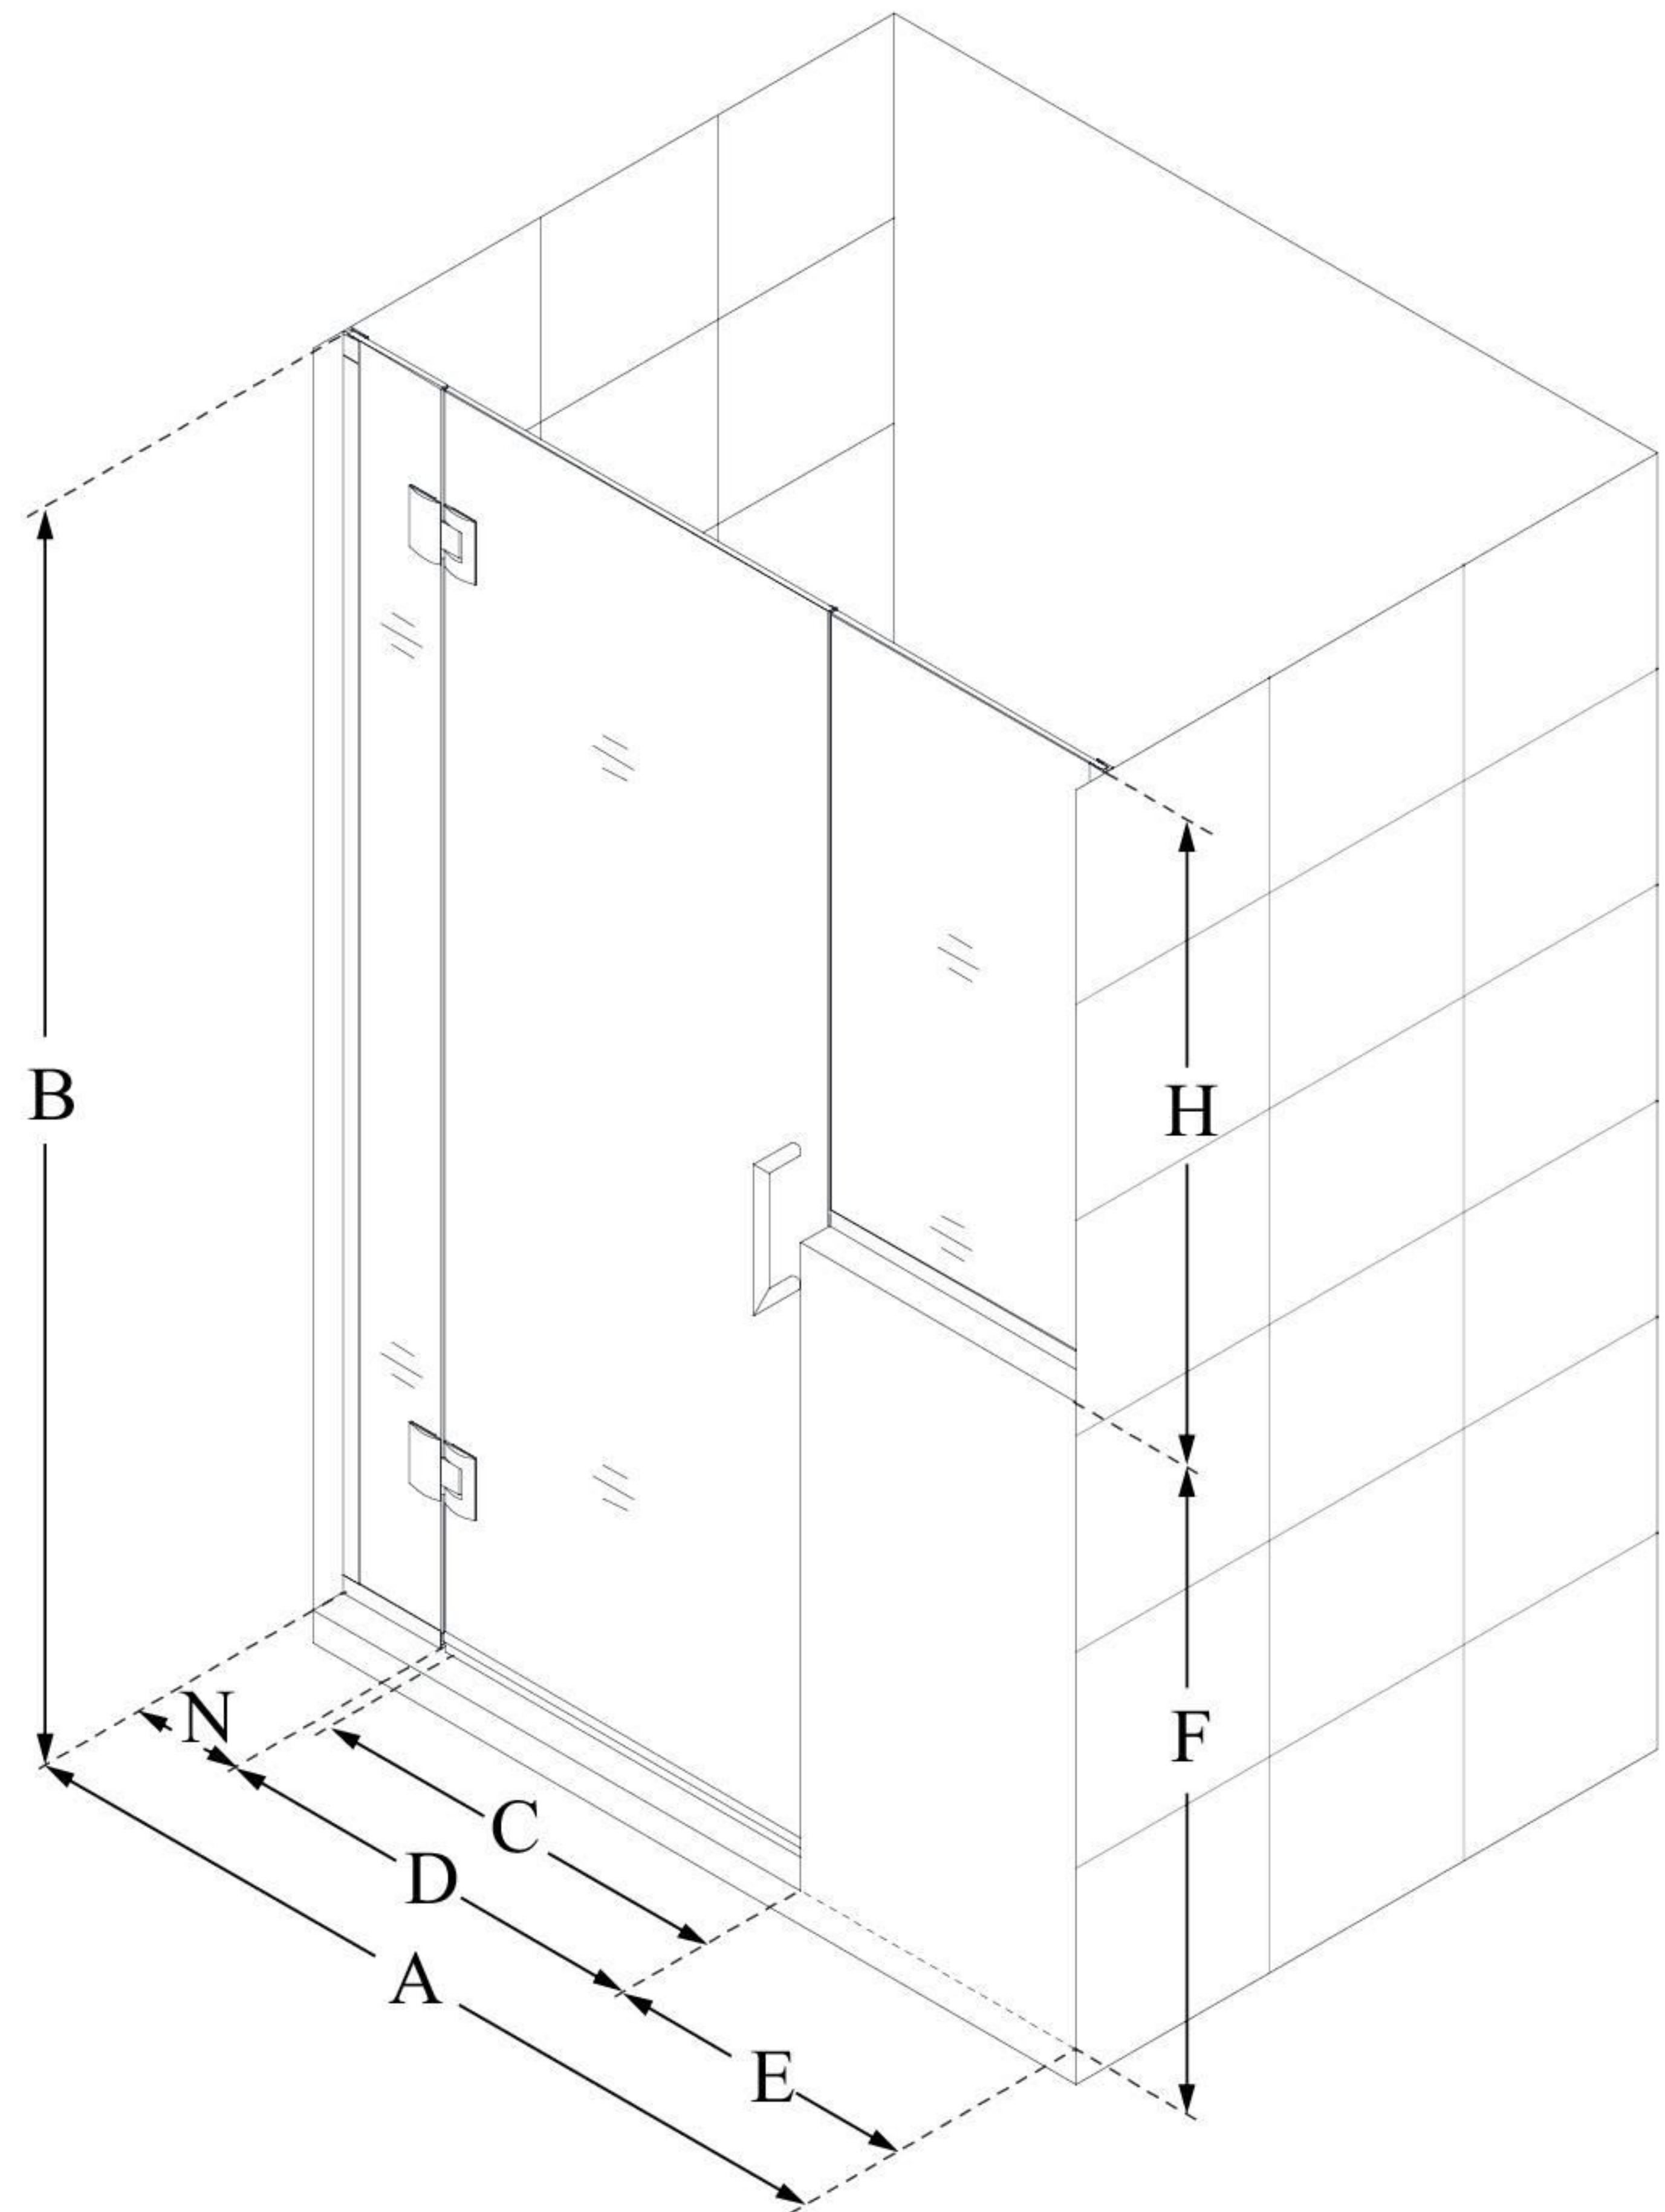

D1243636

UNIDOOR-X

DreamLine Unidoor-X 66-66
1/2" W x 72" H Frameless Hinged
Shower Door, Clear Glass

SWING DOOR

CONFIGURATION DIMENSIONS:

A: 66 - 66 1/2"

MODEL WIDTH

B: 72"

MODEL HEIGHT

C: 23"

ACCESS WIDTH

D: 24"

DOOR WIDTH

E: 36"

INLINE BUTTRESS PANEL WIDTH

F: 36"

BUTTRESS WALL HEIGHT

H: 36"

BUTTRESS GLASS HEIGHT

N: 6"

HINGE PANEL WIDTH

DreamLine reserves the right to update or modify the hardware or materials pictured without prior notice for the purpose of product improvement and customer satisfaction.