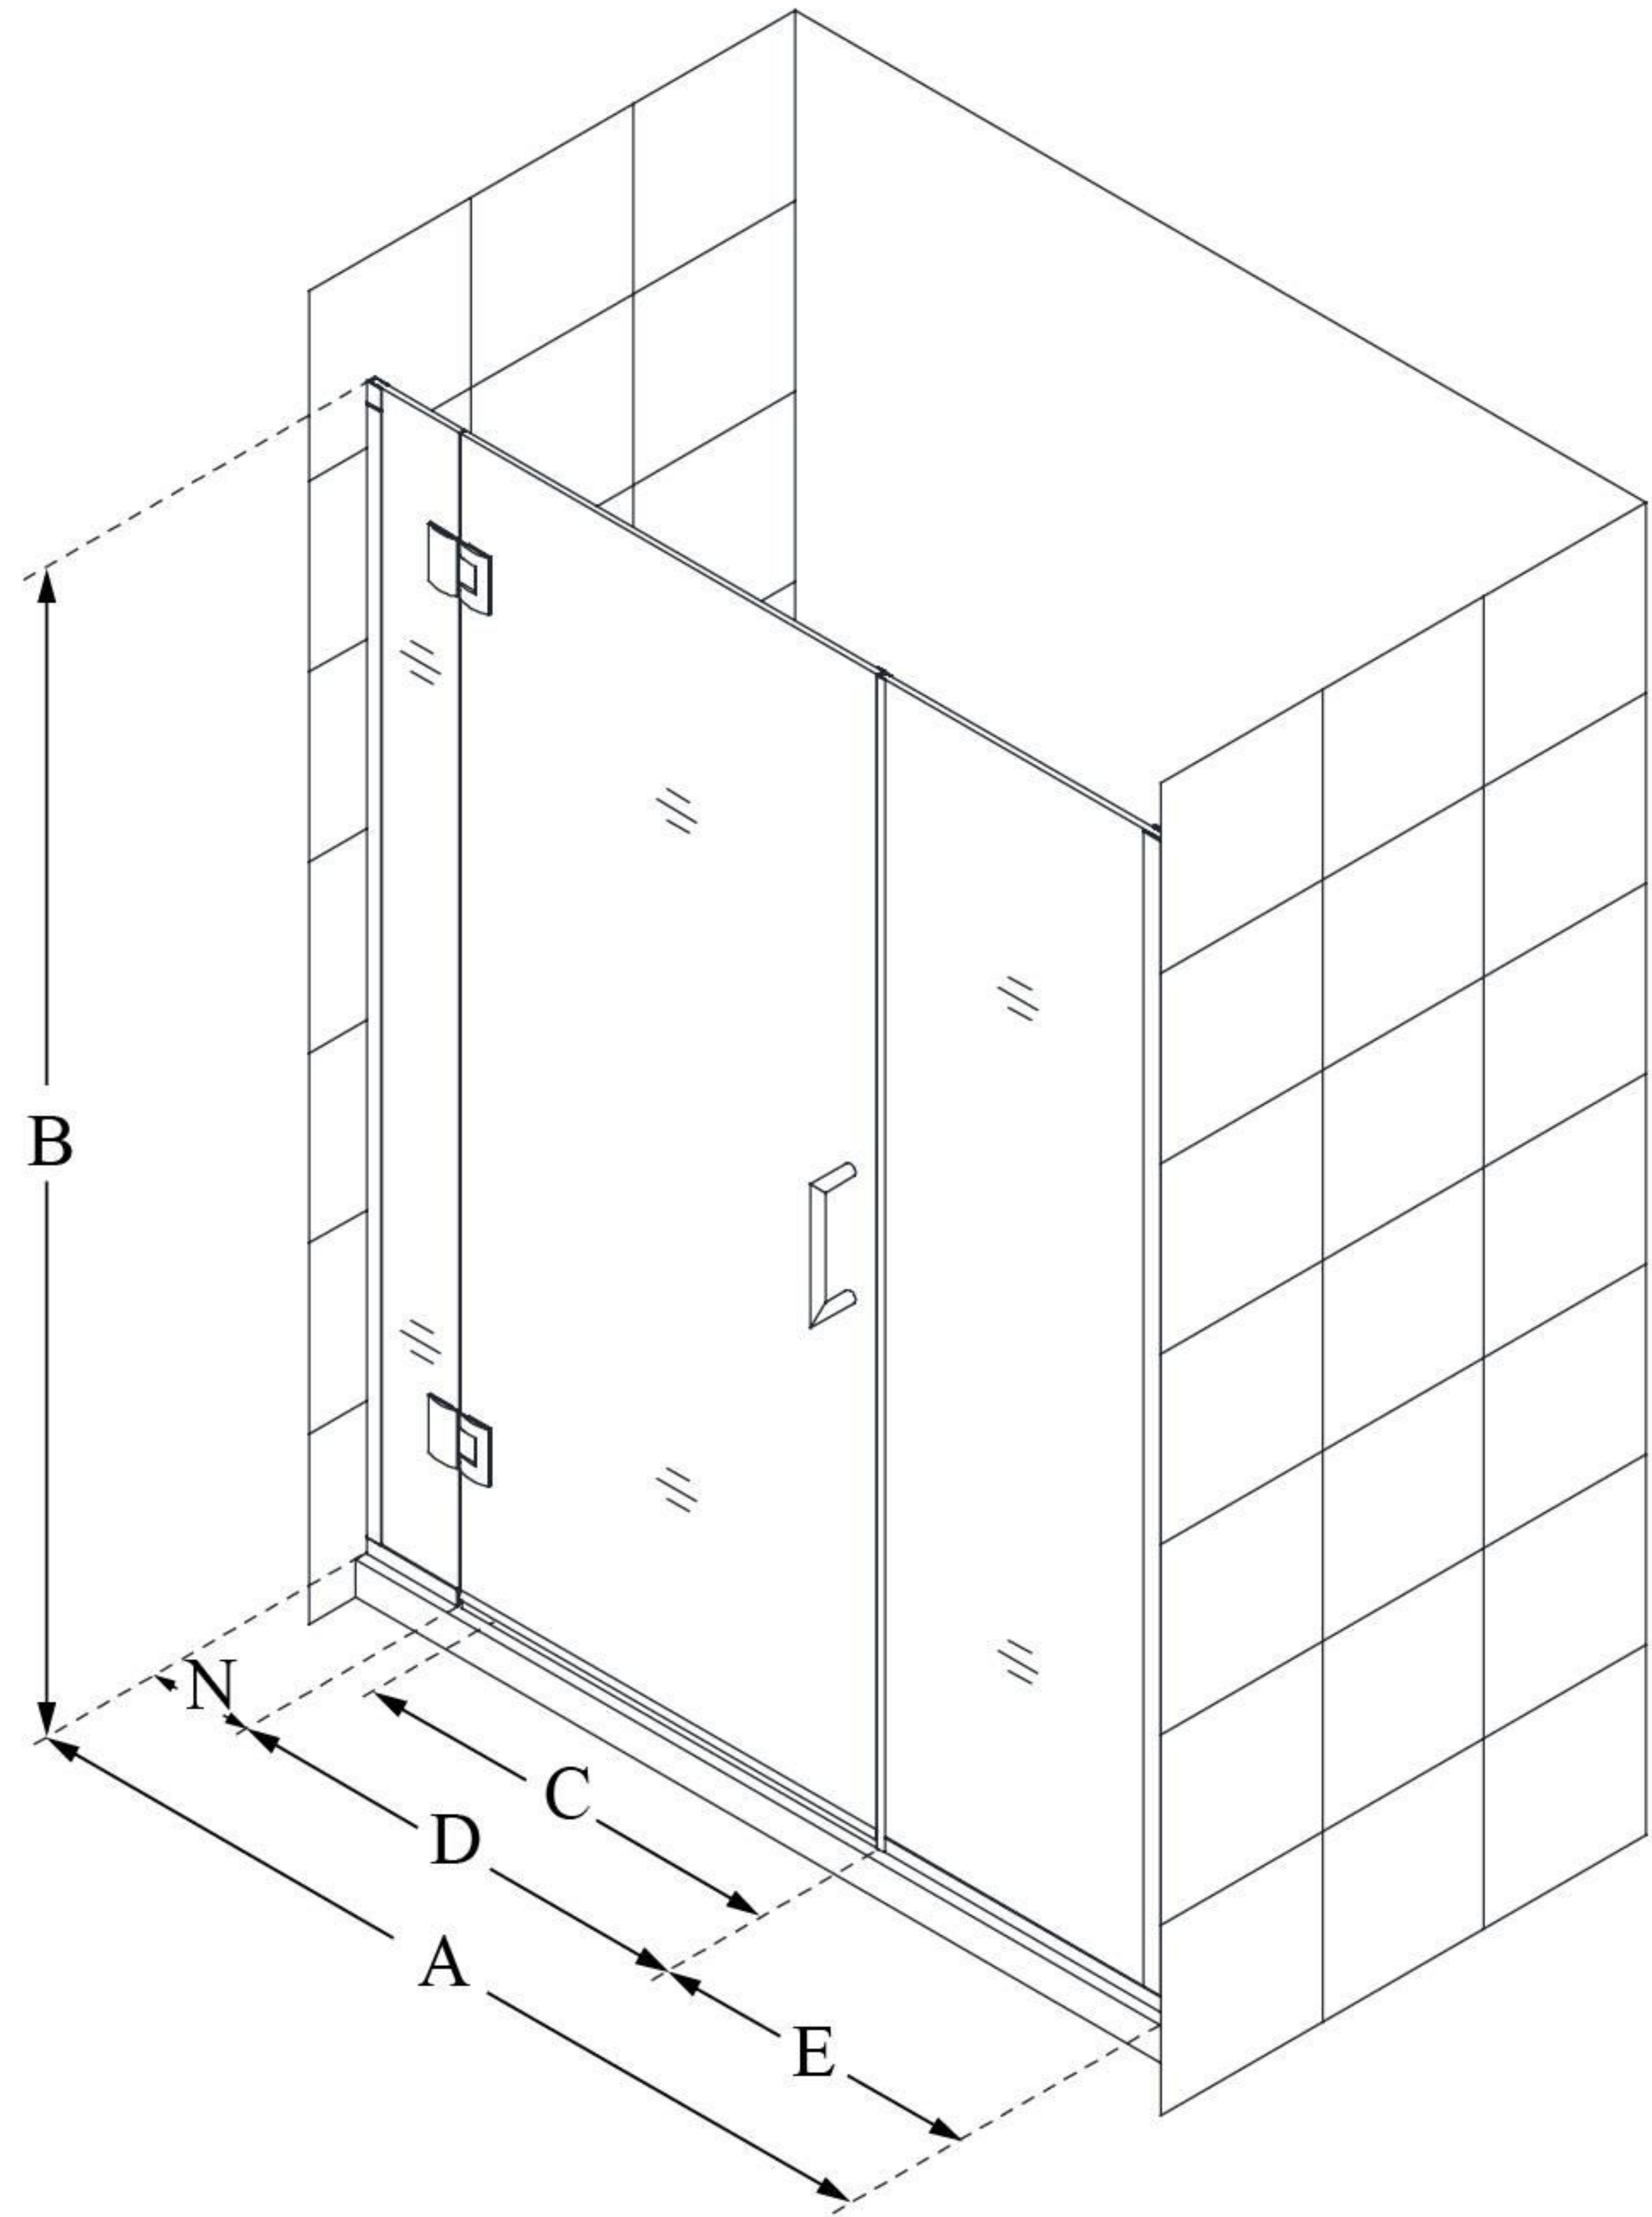

## UNIDOOR-X

DreamLine Unidoor-X 60-60  
1/2" W x 72" H Frameless Hinged  
Shower Door, Clear Glass

**SWING DOOR**

### CONFIGURATION DIMENSIONS:

**A: 60 - 60 1/2"**

MODEL WIDTH

**B: 72"**

MODEL HEIGHT

**C: 23"**

ACCESS WIDTH

**D: 24"**

DOOR WIDTH

**E: 30"**

INLINE PANEL WIDTH

**N: 6"**

HINGE PANEL WIDTH

DreamLine reserves the right to update or modify the hardware or materials pictured without prior notice for the purpose of product improvement and customer satisfaction.