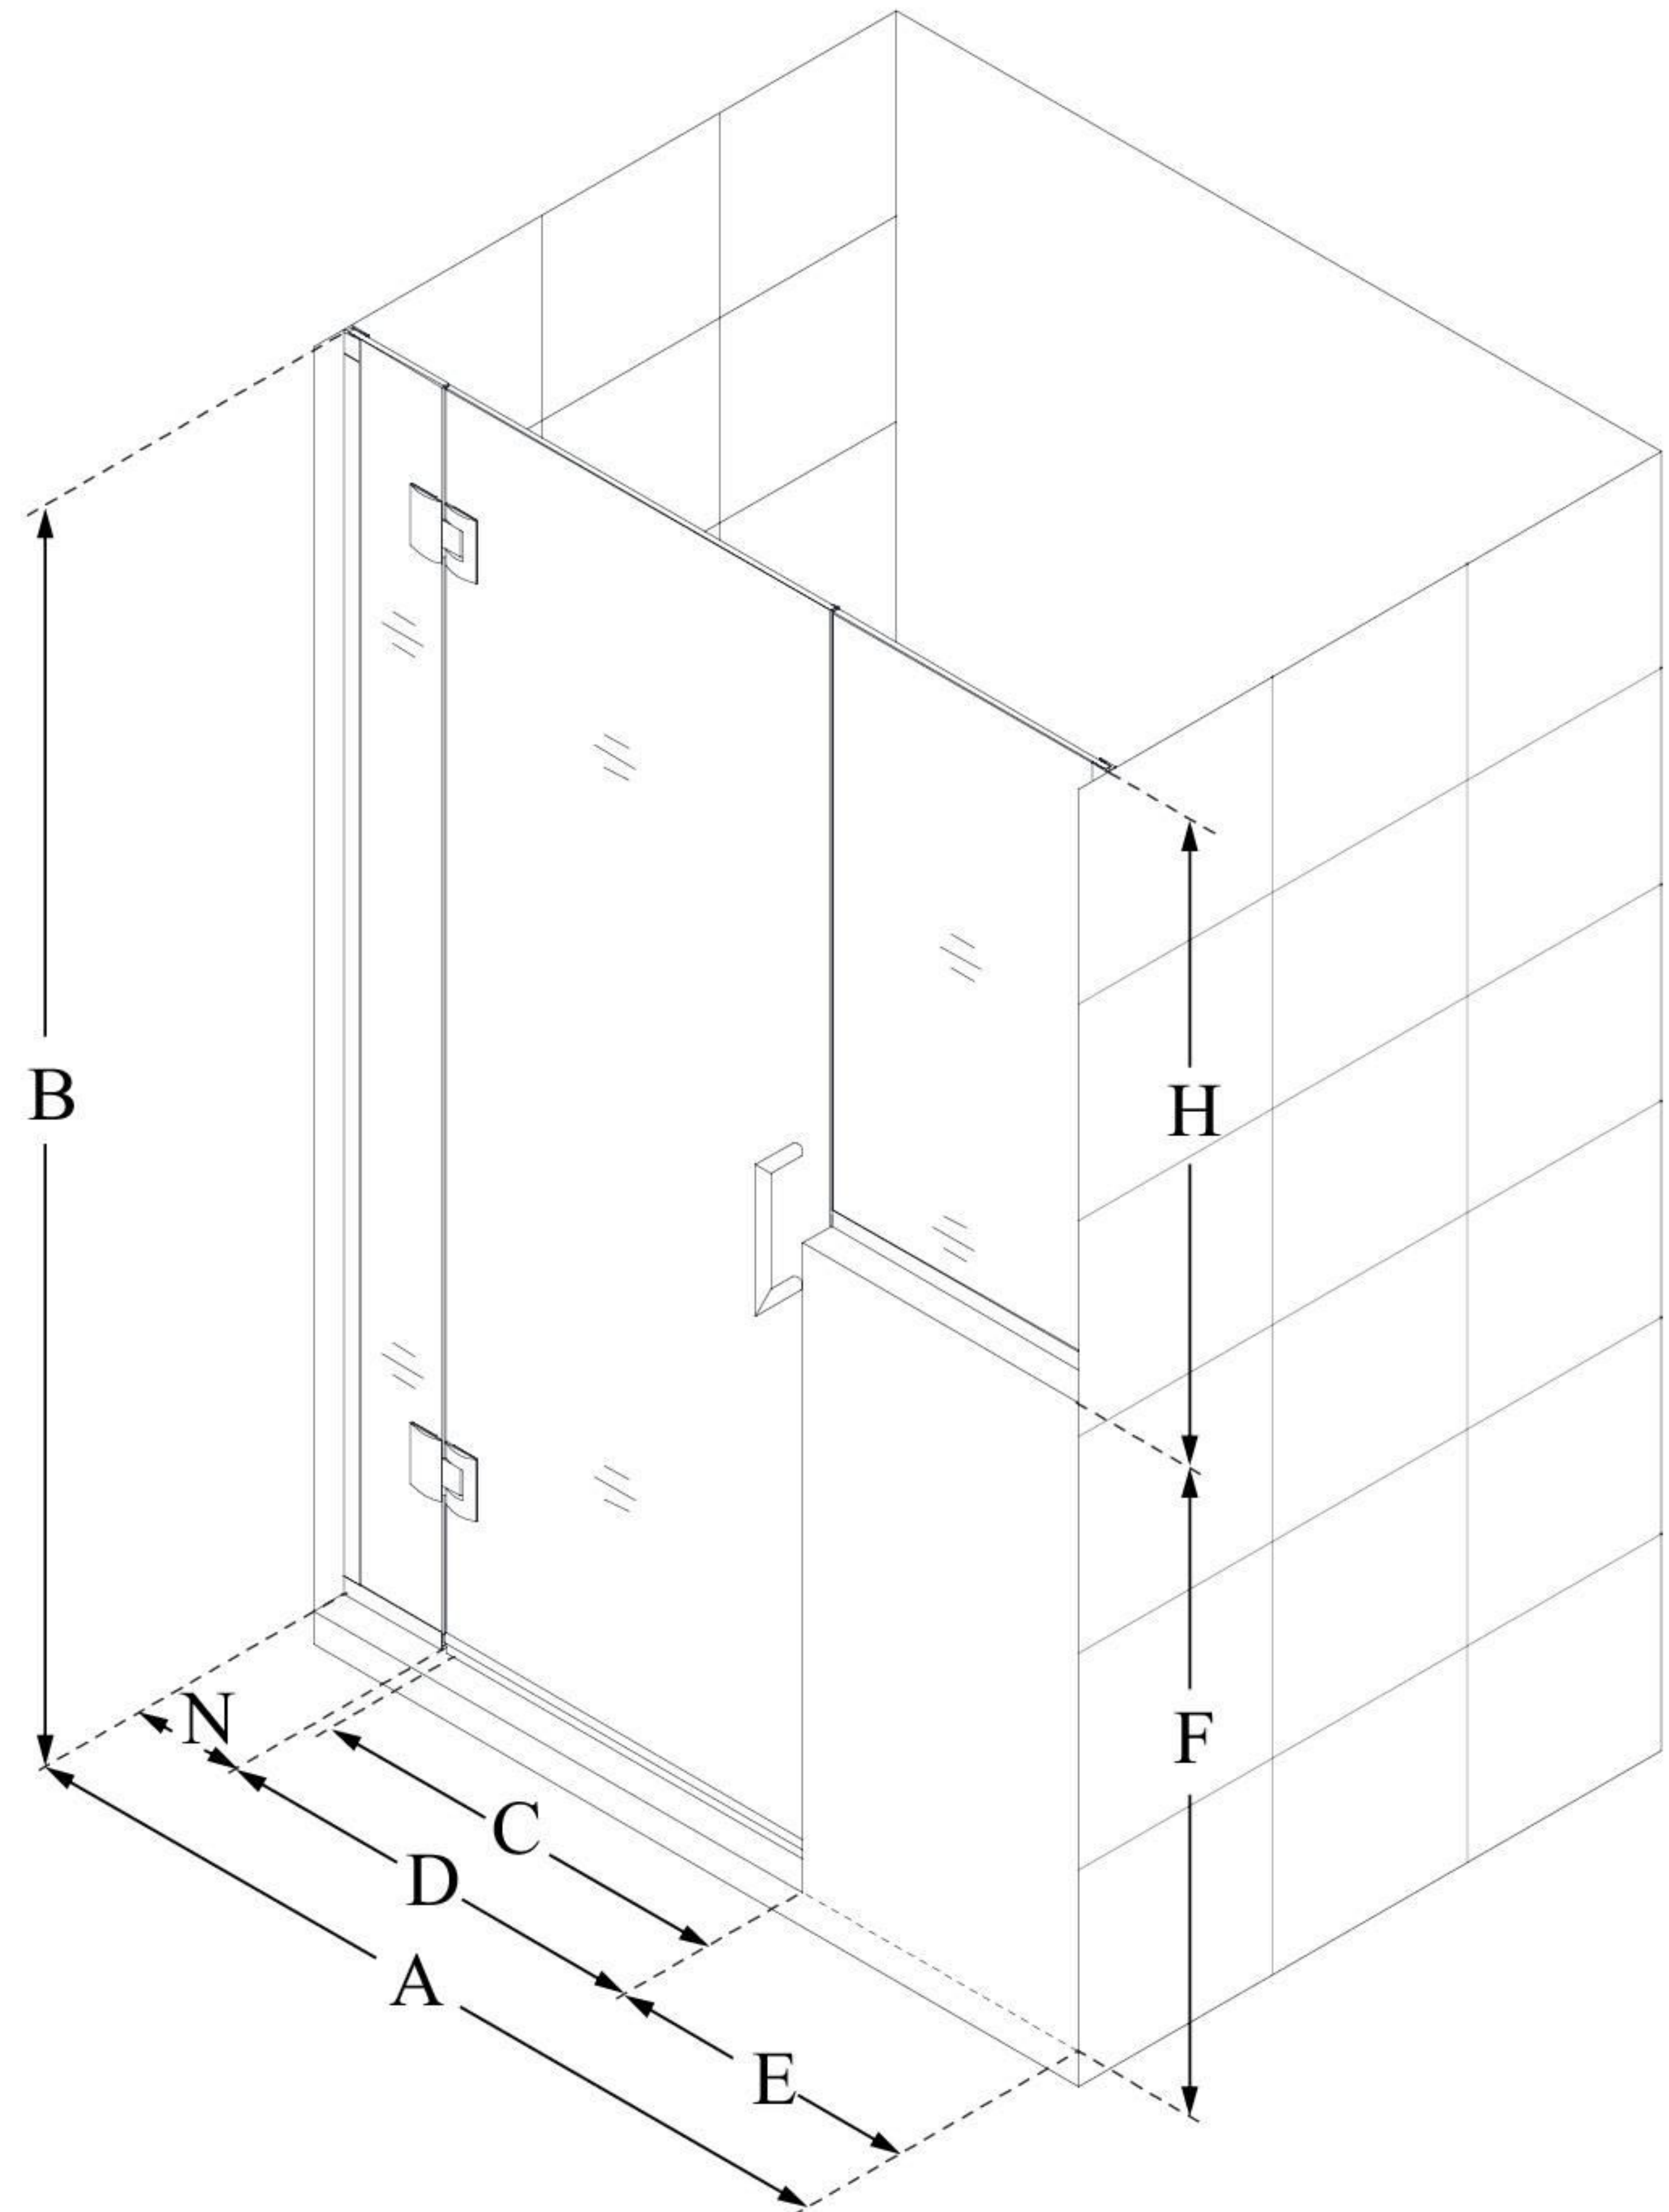

D1242434

UNIDOOR-X

DreamLine Unidoor-X 54-54
1/2" W x 72" H Frameless Hinged
Shower Door, Clear Glass

SWING DOOR

CONFIGURATION DIMENSIONS:

A: 54 - 54 1/2"

MODEL WIDTH

B: 72"

MODEL HEIGHT

C: 23"

ACCESS WIDTH

D: 24"

DOOR WIDTH

E: 24"

INLINE BUTTRESS PANEL WIDTH

F: 38"

BUTTRESS WALL HEIGHT

H: 34"

BUTTRESS GLASS HEIGHT

N: 6"

HINGE PANEL WIDTH

DreamLine reserves the right to update or modify the hardware or materials pictured without prior notice for the purpose of product improvement and customer satisfaction.