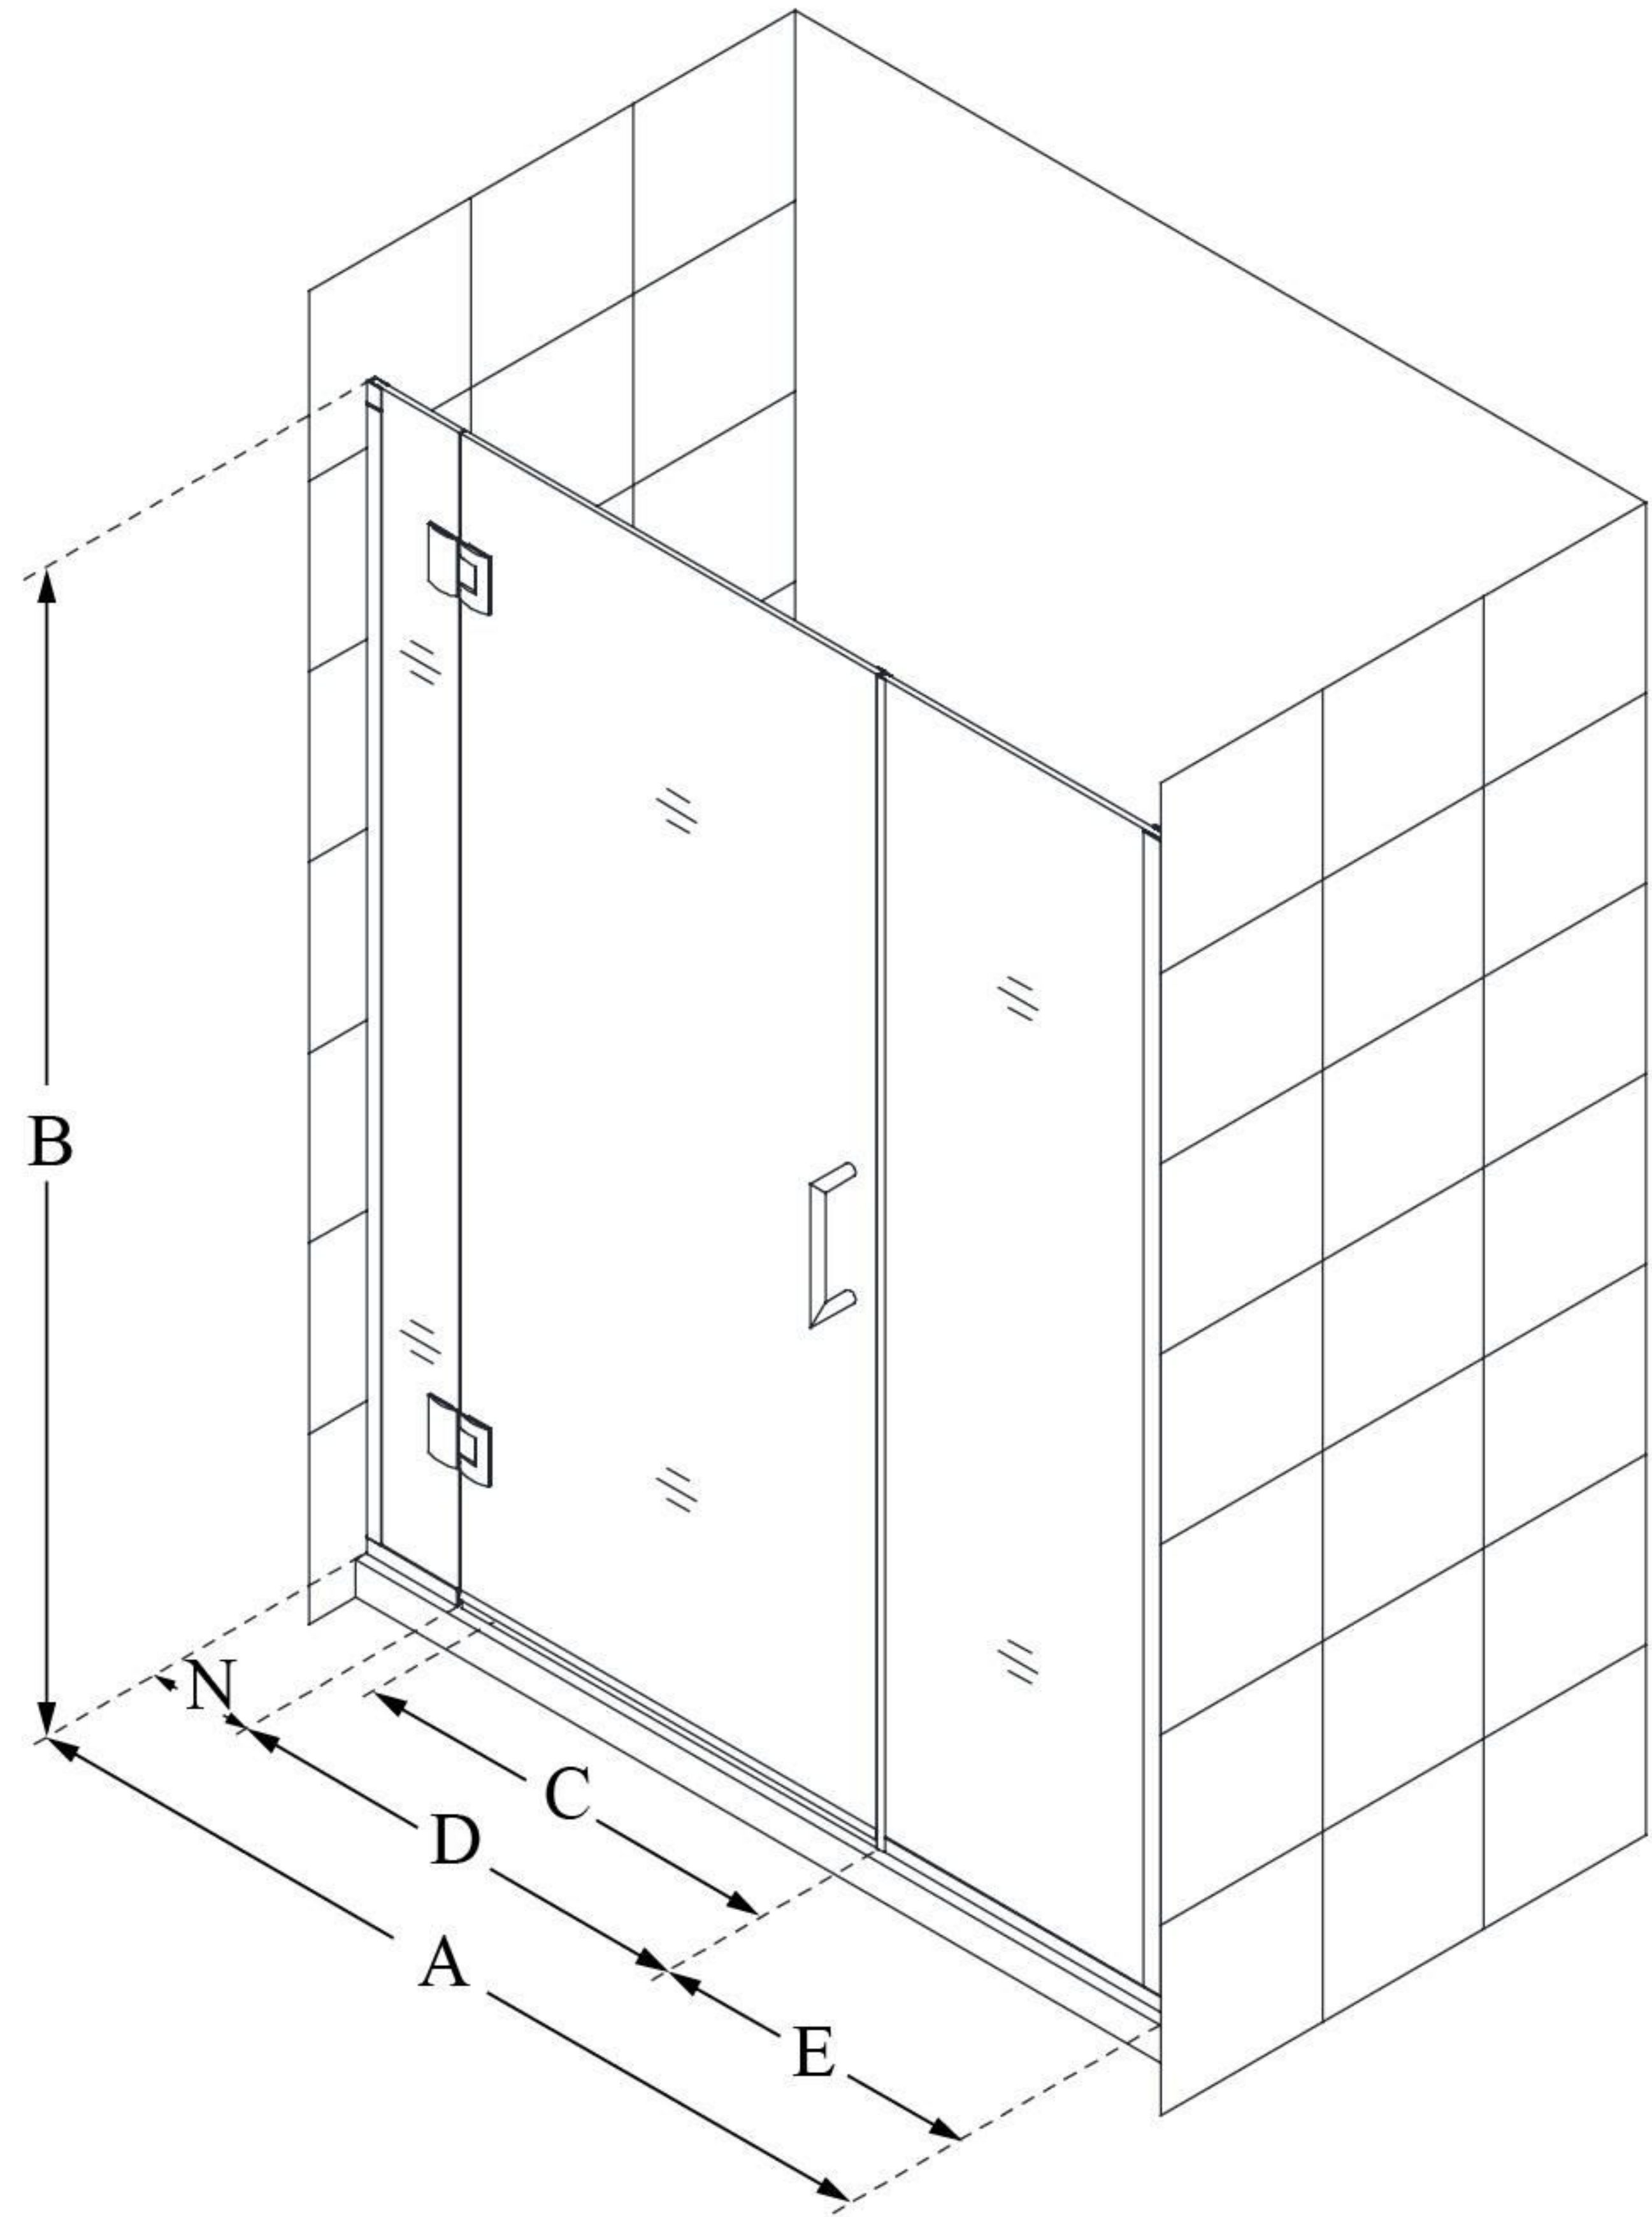

D1233072

UNIDOOR-X

DreamLine Unidoor-X 59-59
1/2" W x 72" H Frameless Hinged
Shower Door, Clear Glass

SWING DOOR

CONFIGURATION DIMENSIONS:

A: 59 - 59 1/2"

MODEL WIDTH

B: 72"

MODEL HEIGHT

C: 22"

ACCESS WIDTH

D: 23"

DOOR WIDTH

E: 30"

INLINE PANEL WIDTH

N: 6"

HINGE PANEL WIDTH

DreamLine reserves the right to update or modify the hardware or materials pictured without prior notice for the purpose of product improvement and customer satisfaction.