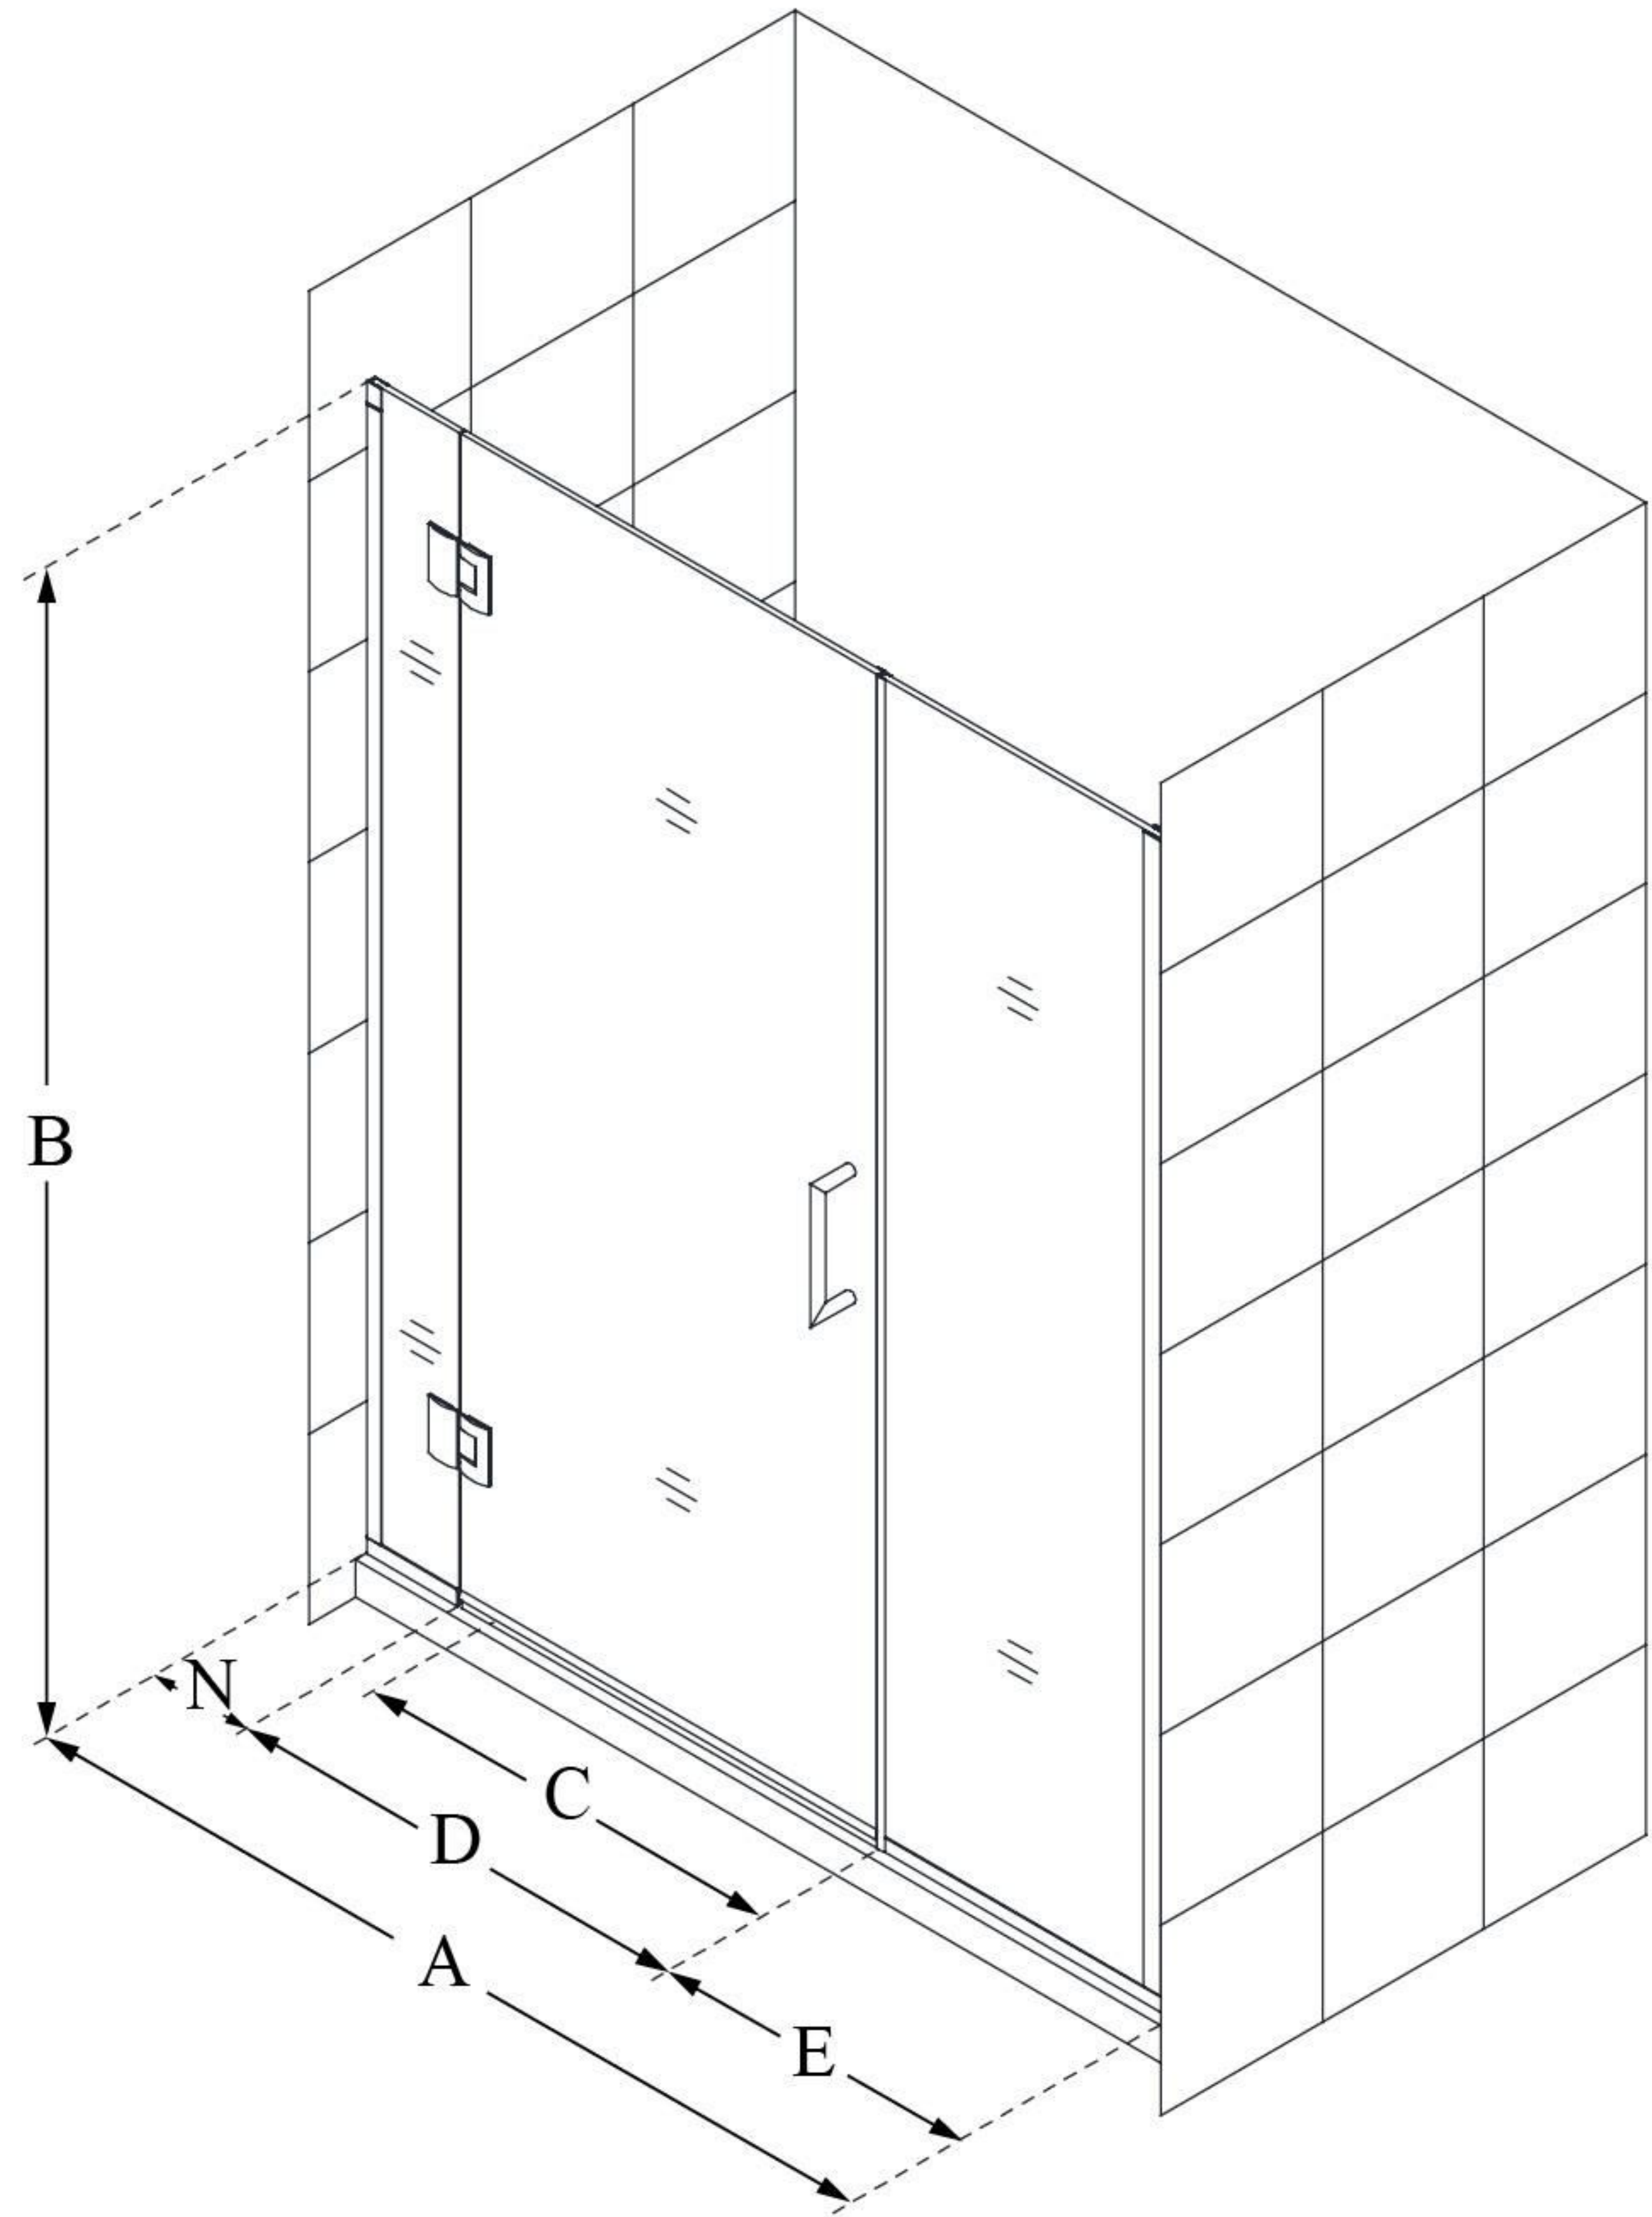

D1231472

UNIDOOR-X

DreamLine Unidoor-X 43-43
1/2" W x 72" H Frameless Hinged
Shower Door, Clear Glass

SWING DOOR

CONFIGURATION DIMENSIONS:

A: 43 - 43 1/2"

MODEL WIDTH

B: 72"

MODEL HEIGHT

C: 22"

ACCESS WIDTH

D: 23"

DOOR WIDTH

E: 14"

INLINE PANEL WIDTH

N: 6"

HINGE PANEL WIDTH

DreamLine reserves the right to update or modify the hardware or materials pictured without prior notice for the purpose of product improvement and customer satisfaction.