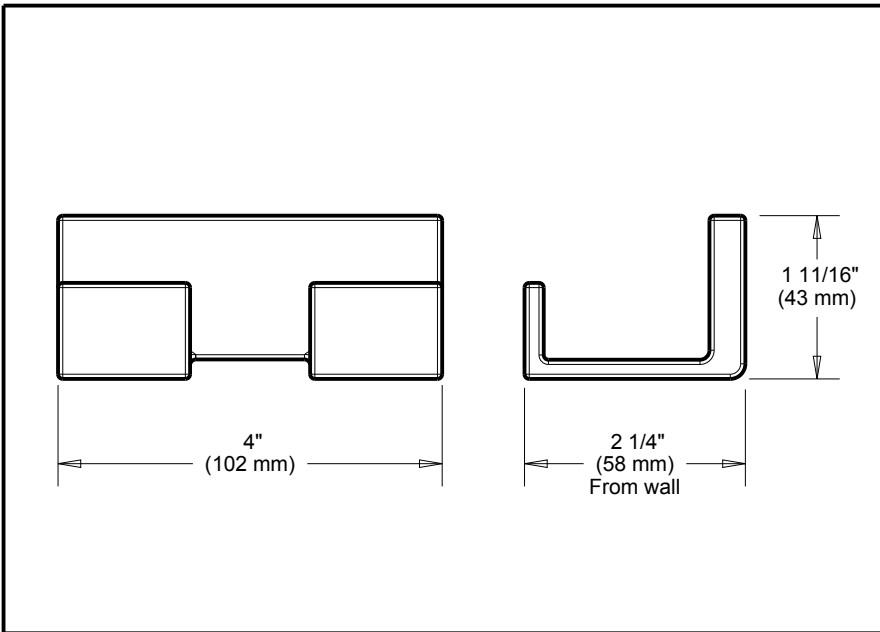

DELTA[®]

ACCESSORIES

- Vero™ Bath Collection
- Double Robe Hook

Submitted Model No.: _____

Specific Features: _____

STANDARD SPECIFICATIONS:

- Wood blocking is preferable behind all wall surfaces. If wood blocking is not available, the following fasteners are suggested: Tile/Masonry-Plastic or lead Anchors Plaster/drywall-Toggle bolts.
- Mounting hardware and mounting template included with product.