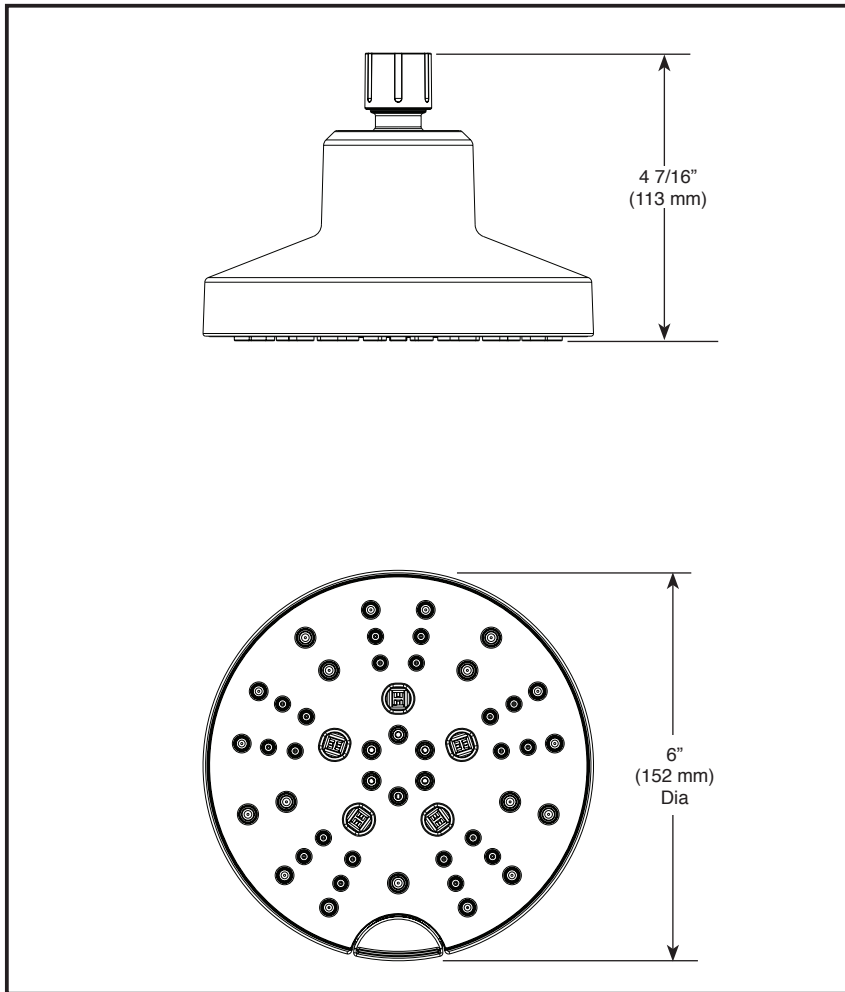

▲ Designate proper finish suffix

Spray Patterns

H2Okinetic®
PowerDrench®
Spray

Full Body
Spray

Full Spray
w/Massage

Massage
Spray

Pause

Delta reserves the right (1) to make changes in specifications and materials, and (2) to change or discontinue models, both without notice or obligation. Dimensions are for reference only. See current full-line price book or www.deltafaucet.com for finish options and product availability.

Delta Faucet Company

55 E. 111th Street, Indianapolis, IN 46280
350 South Edgeware Road, St. Thomas, ON N5P 4L1
© 2020 Delta Faucet Company