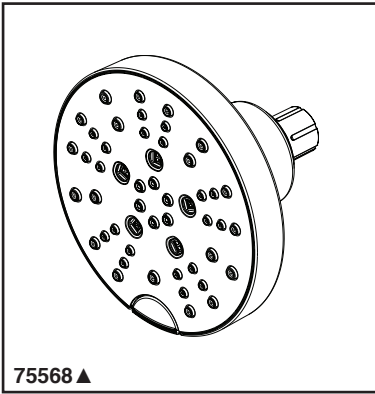

see what Delta can do™

SHOWER HEAD

- 5-Spray Setting Shower Head
- Push Button Spray Selector

FEATURES:

- Touch-Clean® Nozzles
- H₂Okinetic® Technology

STANDARD SPECIFICATIONS

- Max flow rate 1.75 gpm @ 80 psi, 6.6 L/min @ 550 kPa
- Change spray modes with push button
- Shower head with five spray settings - pause is a non-positive shut-off
- Ball connector swivel angle is 36° (18° per side)
- Standard 1/2"-14 NPT pipe fitting

WARRANTY

- Parts and Finish - Lifetime limited warranty; or for commercial purchasers, 10 years for multi-family residential (apartments and condominiums) and 5 years for all other commercial uses, in each case from the date of purchase.
- Electronic Parts and Batteries (if applicable) - 5 years from the date of purchase; or for commercial purchasers, 1 year from the date of purchase. No warranty is provided on batteries.

COMPLIES WITH:

- ASME A112.18.1 / CSA B125.1
- EPA WaterSense®

75568 ▲

Submitted Model No.: _____

Specific Features: _____