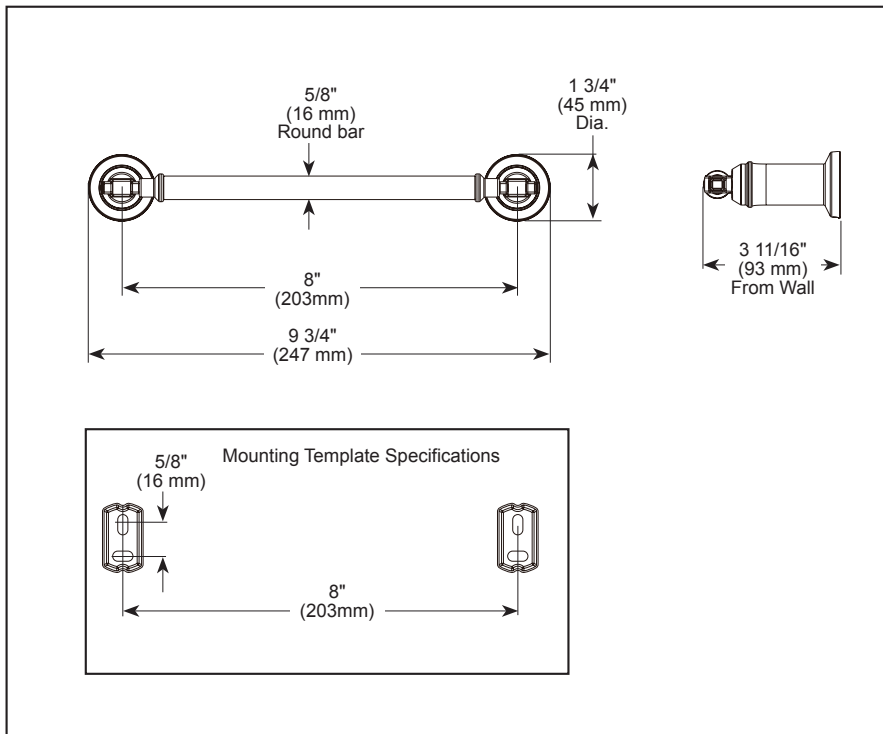

▲ Designate Proper Finish Suffix