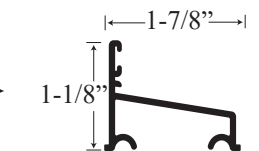

# CT-636/CS-1648 - Frameless Sliding Door

Wall channel upright

Header Insert

Header channel

Corner channel upright

Top View

Round header

Extra strength round header

Flat header

Section or Side view

Extra strength flat header

Wall jambs

Rubber bumpers

Door track

Track guide