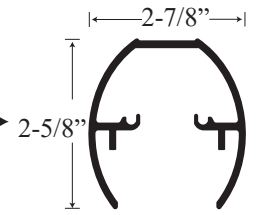

### • Specifications

Model Number:	CT-636/CS-1648
Door Type:	Two sliding door and one return panel
Opening style:	Sliding
Opening widths:	42 1/2" - 70 1/2"
Door sizes:	24 1/4" - 36"
Walk-through:	16 7/8" - 33"
Glass thickness:	1/4" or 3/8"
Assembly:	Read installation guide
Country of origin:	United states of America`

# CT-636/CS-1648 - Frameless Sliding Door

Wall channel upright

Header Insert

Header channel

Corner channel upright

Top View

Round header

Extra strength round header

Flat header

Section or Side view

Extra strength flat header

Wall jambs

Rubber bumpers

Door track

Track guide