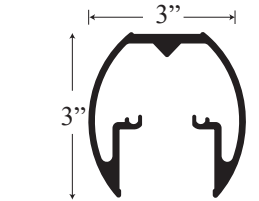

### • Specifications

Model Number:	CT-636/CS-1648
Door Type:	Two sliding door and one return panel
Opening style:	Sliding
Opening widths:	42 1/2" - 70 1/2"
Door sizes:	24 1/4" - 36"
Walk-through:	16 7/8" - 33"
Glass thickness:	1/4" or 3/8"
Assembly:	Read installation guide
Country of origin:	United states of America`

# CT-636/CS-1648 - Frameless Sliding Door

Wall channel upright

Header Insert

Header channel

Corner channel upright

Top View

Round header

Extra strength round header

Flat header

Section or Side view

Extra strength flat header

Wall jambs

Rubber bumpers

Door track

Track guide