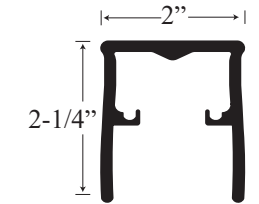

### • Specifications

Model Number:	CT-636/CS-1648
Door Type:	Two sliding door and one return panel
Opening style:	Sliding
Opening widths:	42 1/2" - 70 1/2"
Door sizes:	24 1/4" - 36"
Walk-through:	16 7/8" - 33"
Glass thickness:	1/4" or 3/8"
Assembly:	Read installation guide
Country of origin:	United states of America`

# CT-636/CS-1648 - Frameless Sliding Door

Wall channel upright

Header Insert

Header channel

Corner channel upright

Top View

Round header

Extra strength round header

Flat header

Section or Side view

Extra strength flat header

Wall jambs

Rubber bumpers

Door track

Track guide