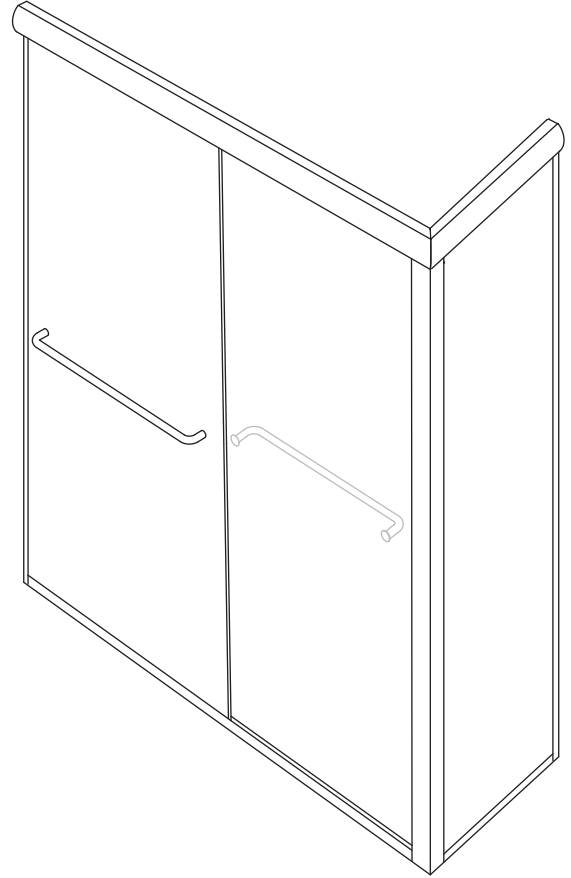

CT-636/CS-1648 - Frameless Sliding Door

Features:

- Round or flat header available.
- Towel bar included.
- Choice of 1/4" or 3/8" clear tempered glass standard. Upgrades available.
- Fillers available for out of plumb and out of level openings.
- Anti-jump safety clips for added safety.
- For out-of-level tub/walls, roller adjustment holes are provided.

Configurations:

- Consists of two sliding door panels and one return panel

Glass coating option:

- Diamon-Fusion treatment helps protect the build up of soap scum and hard water deposits and reduces cleaning time by 50%. Simply wipe down with a washcloth or squeegee after showering.

Codes/Standards

Tempered Glass
ANSI Z97.1
16 CFR 1201

• Material

High polished anodized aluminum.

• Colors

Available in polished chrome, satin nickel, gold, brushed bronze, and polished nickel, painted colors, available upon request

• Century Bathworks 3 year Limited Warranty

See website or call for detailed information.

• Specifications

Model Number:	CT-636/CS-1648
Door Type:	Two sliding door and one return panel
Opening style:	Sliding
Opening widths:	42 1/2" - 70 1/2"
Door sizes:	24 1/4" - 36"
Walk-through:	16 7/8" - 33"
Glass thickness:	1/4" or 3/8"
Assembly:	Read installation guide
Country of origin:	United states of America`