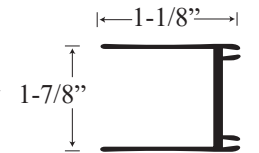

# CT-636/CS-1648 - Frameless Sliding Door

Wall channel upright

Header Insert

Header channel

Corner channel upright

Top View

Round header

Extra strength round header

Flat header

Section or Side view

Extra strength flat header

Wall jambs

Rubber bumpers

Door track

Track guide