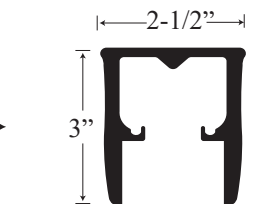

### • Specifications

Model Number:	CT-636/CS-1648
Door Type:	Two sliding door and one return panel
Opening style:	Sliding
Opening widths:	42 1/2" - 70 1/2"
Door sizes:	24 1/4" - 36"
Walk-through:	16 7/8" - 33"
Glass thickness:	1/4" or 3/8"
Assembly:	Read installation guide
Country of origin:	United states of America`

# CT-636/CS-1648 - Frameless Sliding Door

Wall channel upright

Header Insert

Header channel

Corner channel upright

Top View

Round header

Extra strength round header

Flat header

Section or Side view

Extra strength flat header

Wall jambs

Rubber bumpers

Door track

Track guide