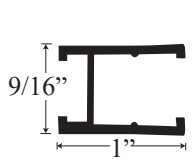

CT-636/CS-1648 - Frameless Sliding Door

Wall channel upright