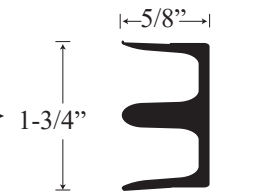

# CT-636/CS-1648 - Frameless Sliding Door

Wall channel upright

Header Insert

Header channel

Corner channel upright

Top View

Round header

Extra strength round header

Flat header

Section or Side view

Extra strength flat header

Wall jambs

Rubber bumpers

Door track

Track guide