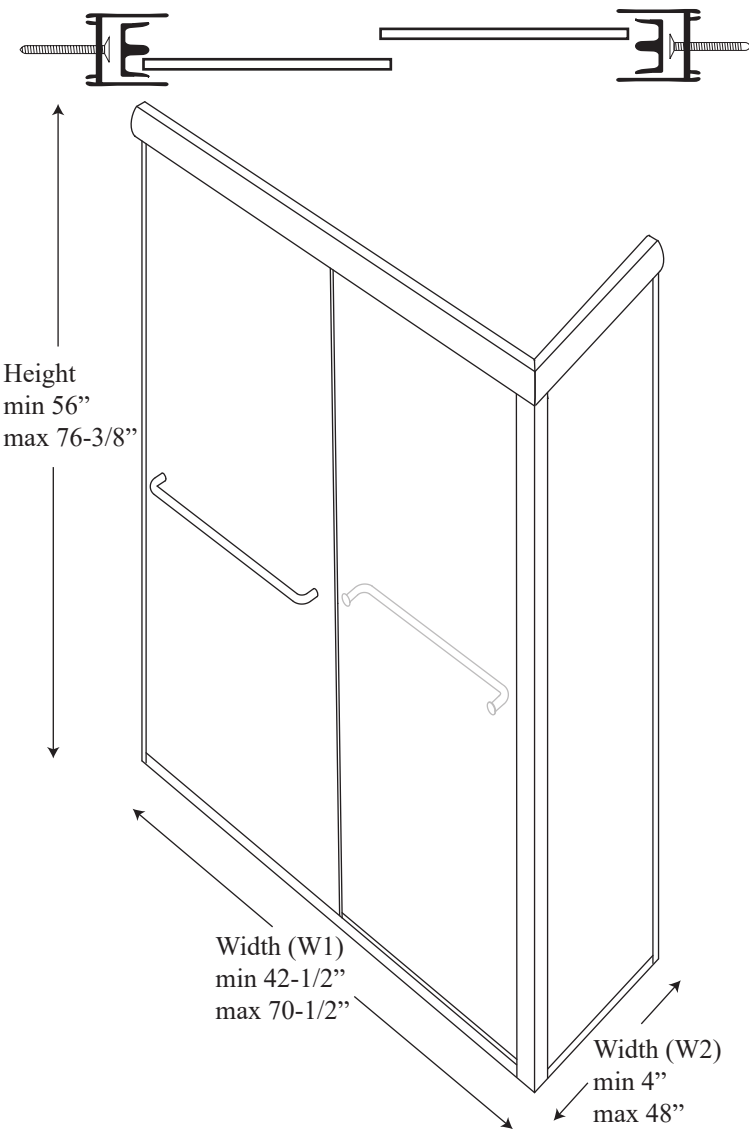

### Features:

- Round or flat header available.
- Towel bar included.
- Choice of 1/4" or 3/8" clear tempered glass standard. Upgrades available.
- Fillers available for out of plumb and out of level openings.
- Anti-jump safety clips for added safety.
- For out-of-level tub/walls, roller adjustment holes are provided.

### • Specifications

Model Number:	CT-636/CS-1648
Door Type:	Two sliding door and one return panel
Opening style:	Sliding
Opening widths:	42 1/2" - 70 1/2"
Door sizes:	24 1/4" - 36"
Walk-through:	16 7/8" - 33"
Glass thickness:	1/4" or 3/8"
Assembly:	Read installation guide
Country of origin:	United states of America`

# CT-636/CS-1648 - Frameless Sliding Door

Wall channel upright

Header Insert

Header channel

Corner channel upright

Top View

Round header

Extra strength round header

Flat header

Section or Side view

Extra strength flat header

Wall jambs

Rubber bumpers

Door track

Track guide