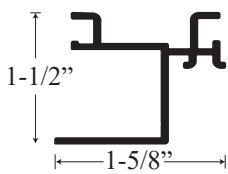

### • Specifications

Model Number:	CT-636/CS-1648
Door Type:	Two sliding door and one return panel
Opening style:	Sliding
Opening widths:	42 1/2" - 70 1/2"
Door sizes:	24 1/4" - 36"
Walk-through:	16 7/8" - 33"
Glass thickness:	1/4" or 3/8"
Assembly:	Read installation guide
Country of origin:	United states of America`

# CT-636/CS-1648 - Frameless Sliding Door

Wall channel upright

Header Insert

Header channel

Corner channel upright

Top View

Round header

Extra strength round header