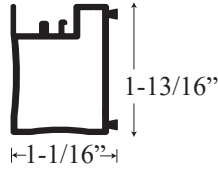

### • Specifications

Model Number:	CT-636/CS-1648
Door Type:	Two sliding door and one return panel
Opening style:	Sliding
Opening widths:	42 1/2" - 70 1/2"
Door sizes:	24 1/4" - 36"
Walk-through:	16 7/8" - 33"
Glass thickness:	1/4" or 3/8"
Assembly:	Read installation guide
Country of origin:	United states of America`

# CT-636/CS-1648 - Frameless Sliding Door

Wall channel upright

Header Insert

Header channel

Corner channel upright

Top View

Round header

Extra strength round header