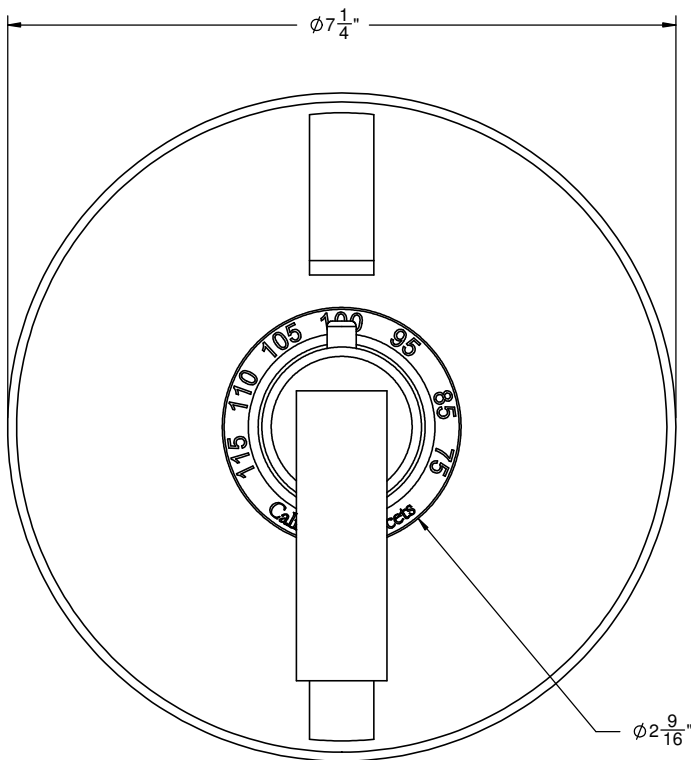

## Features

- All brass construction
- 100° F safety stop button with manual override
- Dual integral volume control
- 7-1/4" round faceplate
- Less head, arm, flange and spout
- Engraved brass temperature ring
- Over 30 finishes including 15 PVD finishes

## TO-TH2L-77

ALL DIMENSIONS SHOWN TO NEAREST 1/16"