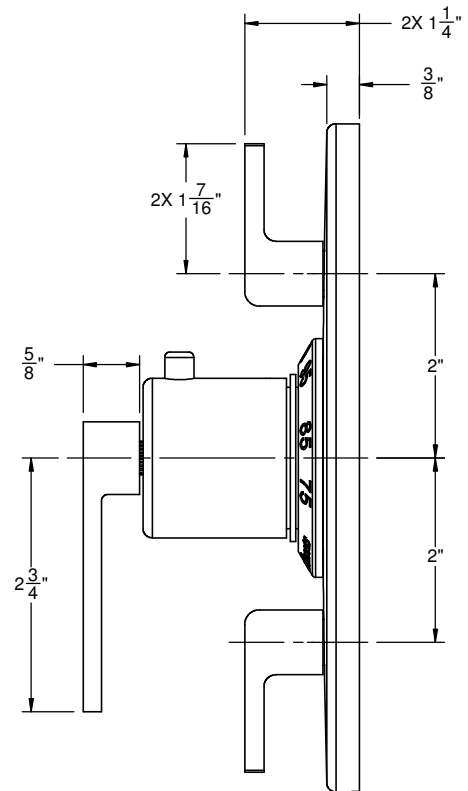

## Features

- All brass construction
- 100° F safety stop button with manual override
- Dual integral volume control
- 7-1/4" round faceplate
- Less head, arm, flange and spout
- Engraved brass temperature ring
- Over 30 finishes including 15 PVD finishes

## TO-TH2L-77

ALL DIMENSIONS SHOWN TO NEAREST 1/16"