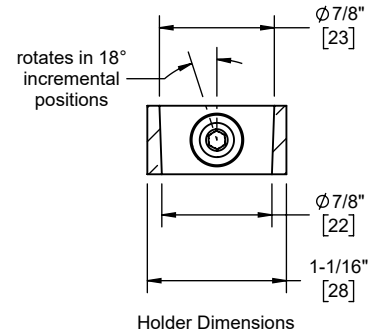

California Faucets®

CHRISTOPHERGRUBB Collection

Doheny®

Slide Bar

SB-C2

Features

- 25+ artisan finishes including 12 PVD finishes
- All brass construction
- Adjustable position slide with positive-lock swivel holder
- Accepts most conical handshower hoses
- Right of left handed based on installation
- Includes all mounting hardware

Codes/Standards Applicable

Product meets or exceeds the following:

- ASME A112.18.1/CSA B125.1

Dimensions are inches, rounded to 1/16" [Dimensions in brackets are mm, rounded to 1mm]

Specifications subject to change without notice