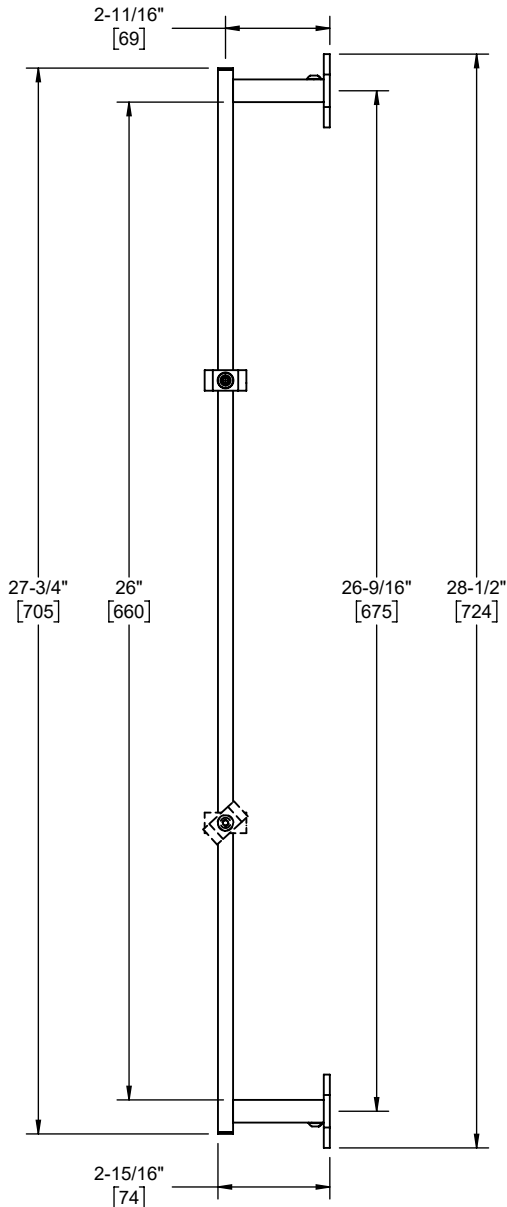

California Faucets®

CHRISTOPHERGRUBB Collection

Doheny®

Slide Bar

SB-C2

Features

- 25+ artisan finishes including 12 PVD finishes
- All brass construction
- Adjustable position slide with positive-lock swivel holder
- Accepts most conical handshower hoses
- Right of left handed based on installation
- Includes all mounting hardware

Codes/Standards Applicable

Product meets or exceeds the following:

- ASME A112.18.1/CSA B125.1

Dimensions are inches, rounded to 1/16" [Dimensions in brackets are mm, rounded to 1mm]

Specifications subject to change without notice