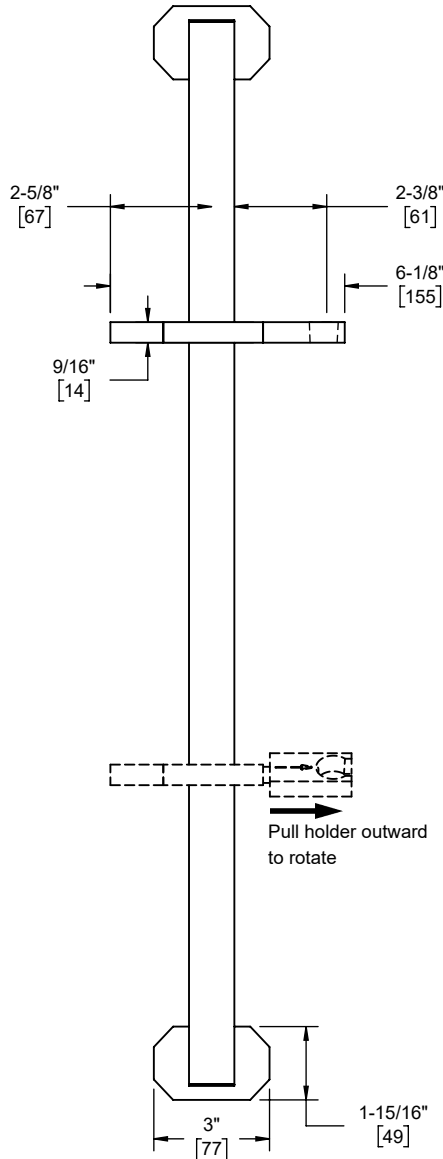

California Faucets®

CHRISTOPHERGRUBB Collection

Doheny®

Slide Bar

SB-C2

Features

- 25+ artisan finishes including 12 PVD finishes
- All brass construction
- Adjustable position slide with positive-lock swivel holder
- Accepts most conical handshower hoses
- Right of left handed based on installation
- Includes all mounting hardware

Codes/Standards Applicable

Product meets or exceeds the following:

- ASME A112.18.1/CSA B125.1

Dimensions are inches, rounded to 1/16" [Dimensions in brackets are mm, rounded to 1mm]

Specifications subject to change without notice