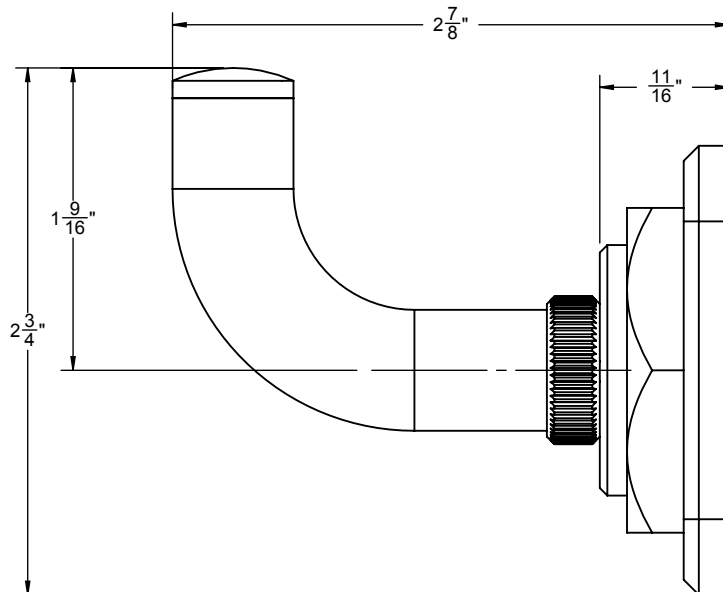

California Faucets®

Steampunk Bay™

ROBE HOOK

85-RH

Features

- Includes all mounting hardware
- All brass construction
- Over 30 finishes including 15 PVD finishes

Codes/Standards Applicable

Product meets or exceeds the following:

- None applicable

	(2X) 8 x 1-1/2" PHILLIPS HEAD SCREW
	(2X) 3/8" - 1/2" WALL ANCHOR