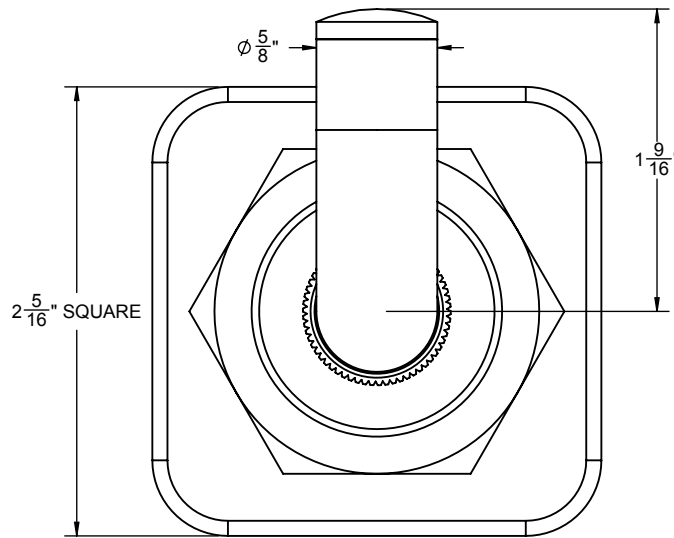

California Faucets®

Steampunk Bay™

ROBE HOOK

85-RH

Features

- Includes all mounting hardware
- All brass construction
- Over 30 finishes including 15 PVD finishes

Codes/Standards Applicable

Product meets or exceeds the following:

- None applicable

	(2X) 8 x 1-1/2" PHILLIPS HEAD SCREW
	(2X) 3/8" - 1/2" WALL ANCHOR