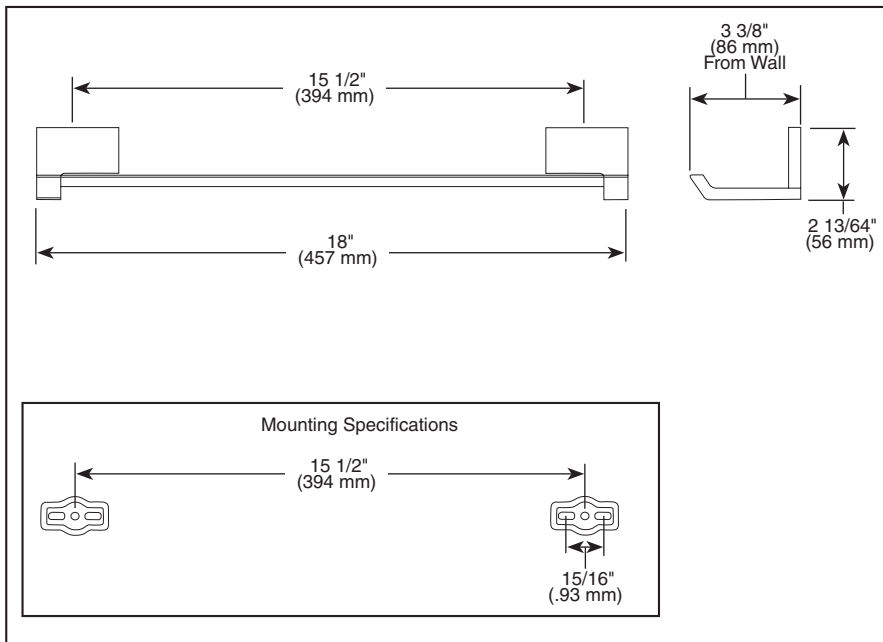

BRIZO®

ACCESSORIES

- Siderna™ Bath Collection
- 18" Towel Bar

Submitted Model No.: _____

Specific Features: _____

▲ Designate proper finish suffix

STANDARD SPECIFICATIONS:

- Wood blocking is preferable behind all wall surfaces. If wood blocking is not available, the following fasteners are suggested: Tile/Masonry-Plastic or lead Anchors; Plaster/drywall-Toggle bolts.
- Mounting hardware and mounting instructions included with product.
- Note: Only plastic anchors are included with the mounting hardware.