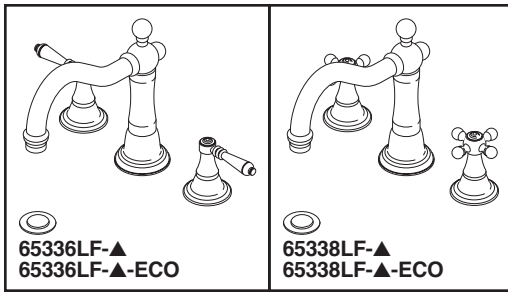

## BATHROOM FAUCET

- Tresa® Collection
- Two Handle Widespread Deck Mount

Submitted Model No.: \_\_\_\_\_

Specific Features: \_\_\_\_\_

### STANDARD SPECIFICATIONS:

- Max flow rate 1.5 gpm @ 60 psi, 5.68 L/min @ 414 kPa
- Max flow rate (ECO models only) 1.2 gpm @ 60 psi, 4.54 L/min @ 414 kPa
- Three hole mount
- Ceramic cartridge
- Hot and cold stems are interchangeable
- 1/4 turn handle stops
- Standard mounting deck thickness can be extended 1" (25 mm) with RP10612