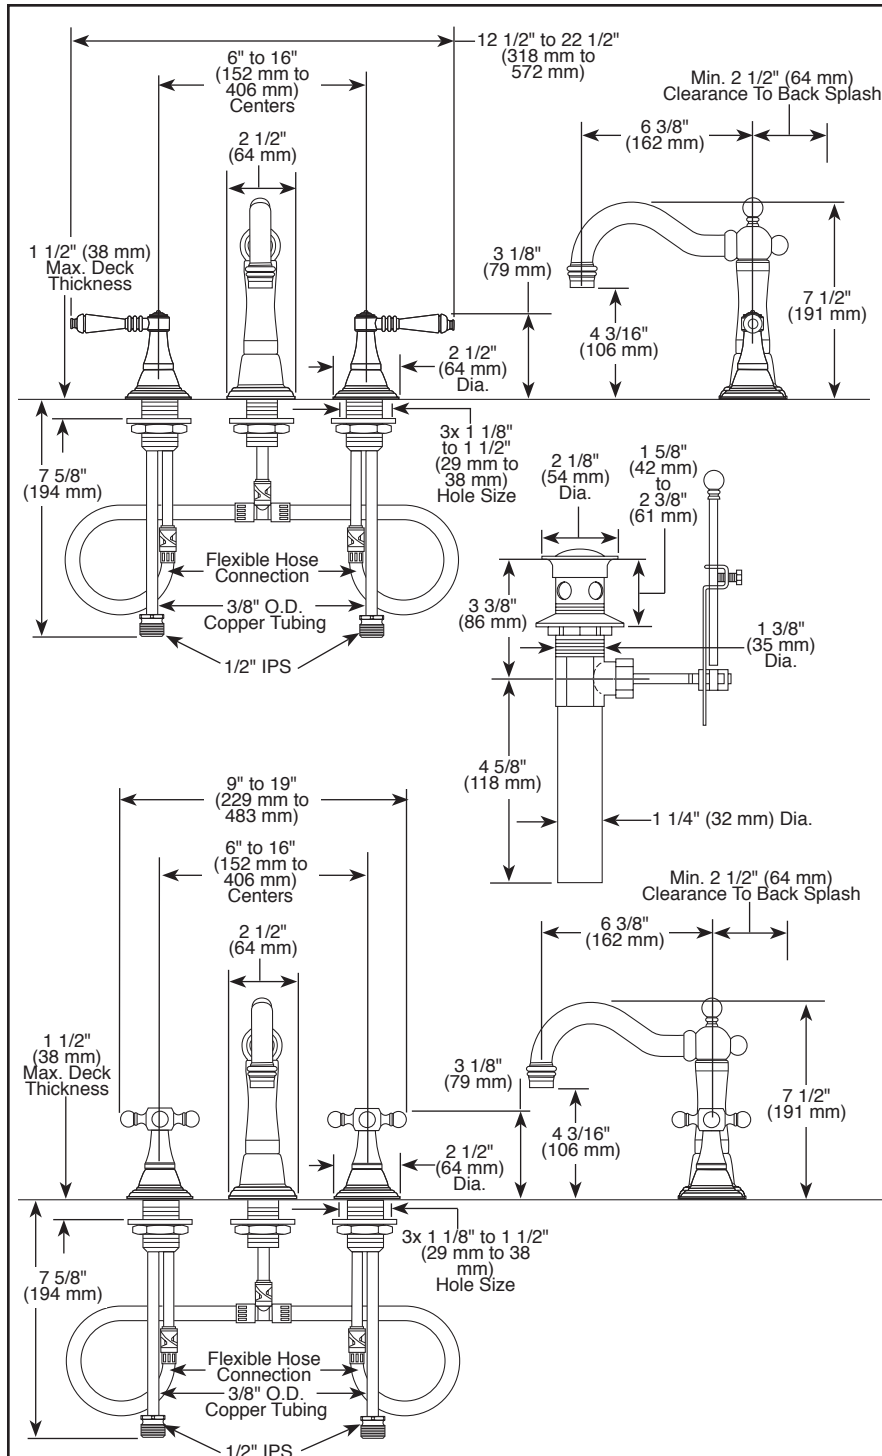

▲ Designate proper finish suffix

Brizo Kitchen & Bath Company reserves the right (1) to make changes in specifications and materials, and (2) to change or discontinue models, both without notice or obligation. Dimensions are for reference only. See current full-line price book or www.brizo.com for finish options and product availability.

BSP-L-65336LF Rev. G

Brizo Kitchen & Bath Company

55 E. 111th Street, Indianapolis, IN 46280
350 South Edgeware Road, St. Thomas, ON N5P 4L1
© 2020 Brizo Kitchen & Bath Company