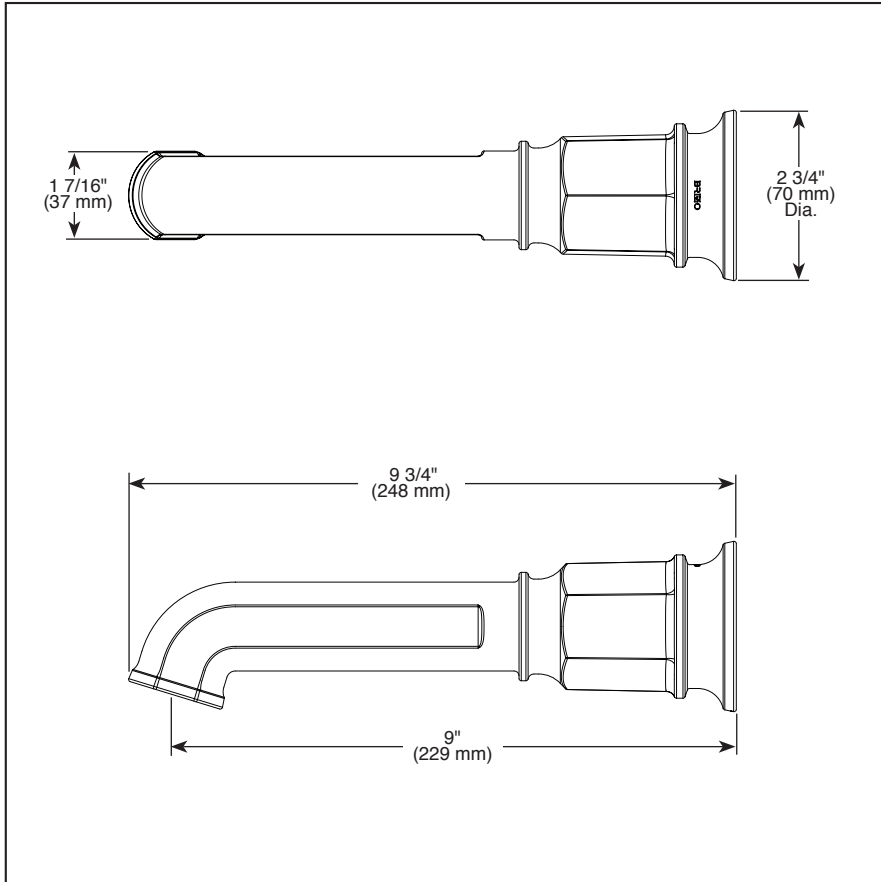

RP100328▲

Submitted Model No.: _____

Specific Features: _____

▲ Designate Proper Finish Suffix

BRIZO®

NON DIVERTER TUB SPOUT

■ Invari™ Bath Collection

STANDARD SPECIFICATIONS:

- Non-diverter tub spout
- Solid brass construction
- Universal adapter included (RP90472) allows for sweat or slip onto 1/2" CWT or thread onto 1/2" NPT
- Spout features hidden stream straightener
- Tub spout can be installed with shower diverter systems