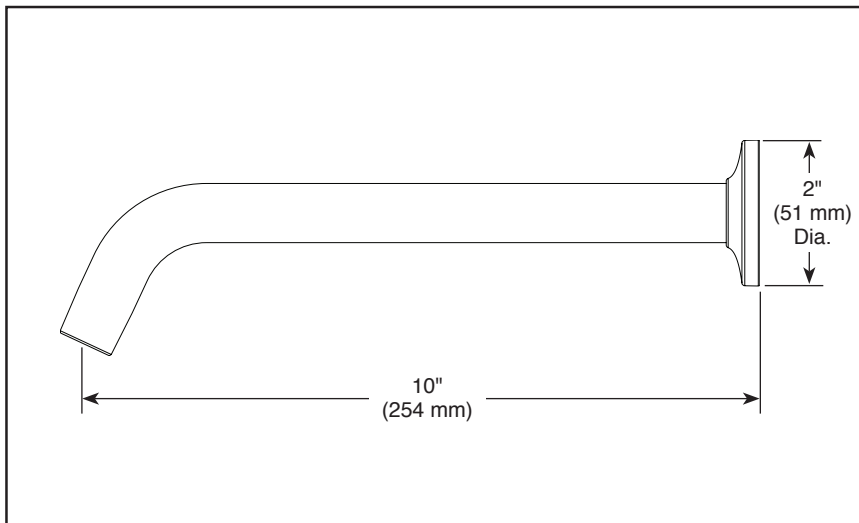

BRIZO®

SHOWER ARM AND FLANGE

■ Kintsu™ Collection

STANDARD SPECIFICATIONS:

- 1/2" NPT threads
- Solid brass construction

WARRANTY

- Parts and Finish - Lifetime limited warranty; or for commercial purchasers, 10 years for multi-family residential (apartments and condominiums) and 5 years for all other commercial uses, in each case from the date of purchase.
- Electronic Parts and Batteries (if applicable) - 5 years from the date of purchase; or for commercial purchasers, 1 year from the date of purchase. No warranty is provided on batteries.

COMPLIES WITH:

- ASME A112.18.1 / CSA B125.1

Submitted Model No.: _____

Specific Features: _____

▲ Designate proper finish suffix