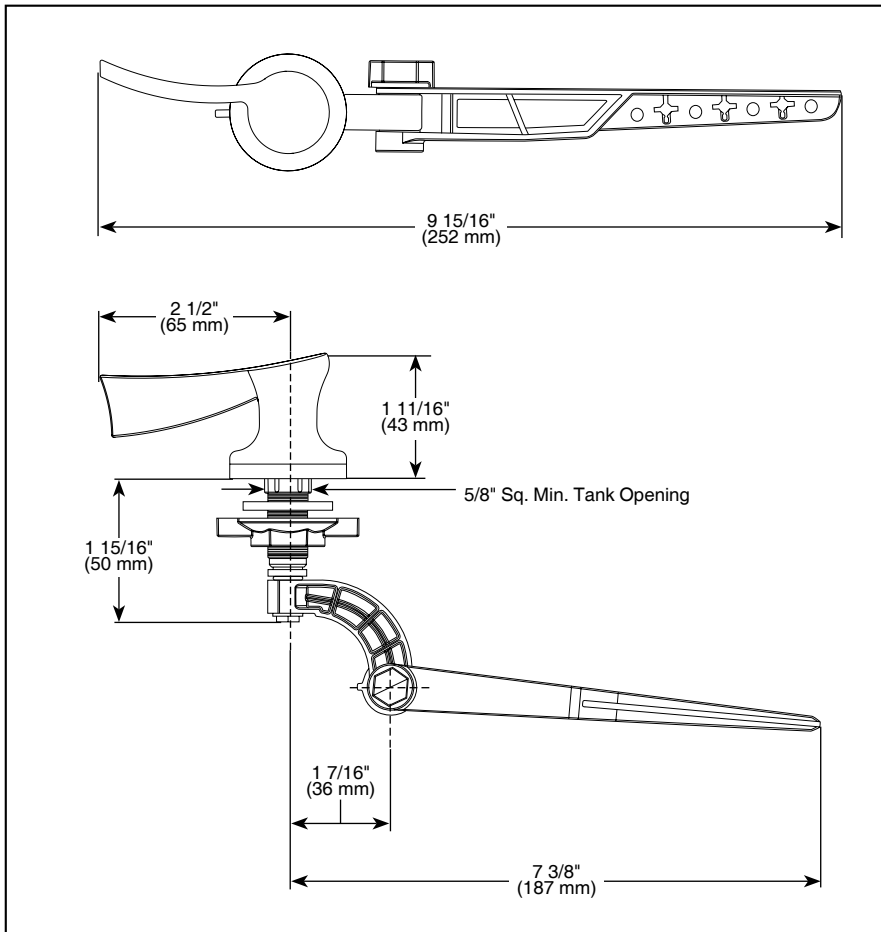

BRIZO®

ACCESSORIES

- RSVP® Bath Collection
- Universal Flush Lever

Submitted Model No.: _____

Specific Features: _____

▲ Designate proper finish suffix

STANDARD SPECIFICATIONS:

- Installation instructions included with product.
- Universal left front, left side or right side mount flush lever.