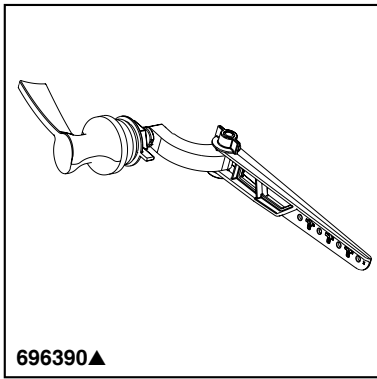

BRIZO®

ACCESSORIES

- RSVP® Bath Collection
- Universal Flush Lever

Submitted Model No.: _____

Specific Features: _____

▲ Designate proper finish suffix

STANDARD SPECIFICATIONS:

- Installation instructions included with product.
- Universal left front, left side or right side mount flush lever.