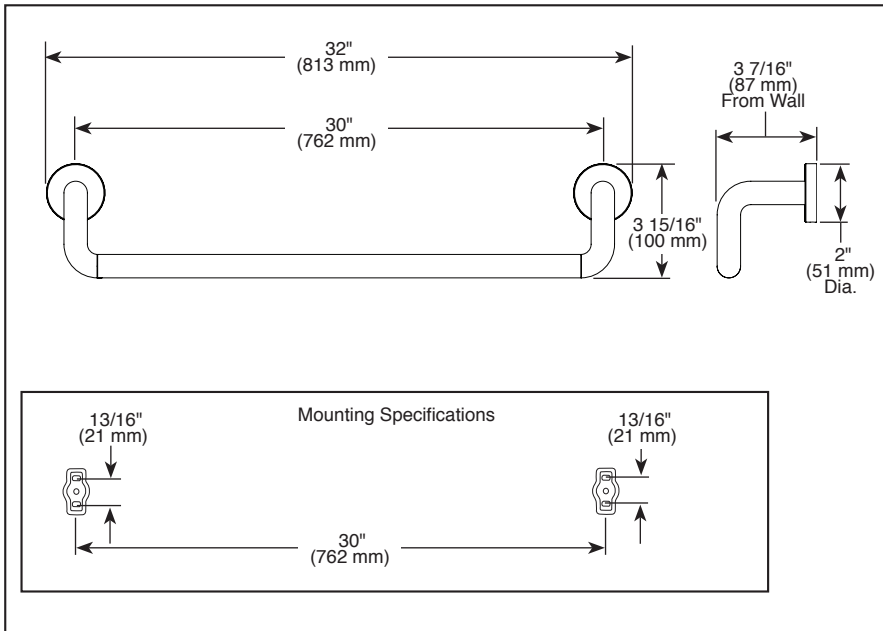

BRIZO®

ACCESSORIES

- Litze™ Collection
- 30" Towel Bar

STANDARD SPECIFICATIONS:

- Wood blocking is preferable behind all wall surfaces. If wood blocking is not available, try finding a wood stud to anchor at least one end of this accessory.
- Mounting hardware and mounting instructions included with product.
- Note: Plastic anchors, screws, toggle bolts, and mounting brackets are included with the mounting hardware.

WARRANTY

- Lifetime limited warranty on parts (other than electronic parts and batteries) and finishes: or, for commercial users, for 5 years from date of purchase.
- 5 year limited warranty on electronic parts (other than batteries); or, for commercial users, for 1 year from the date of purchase. No warranty is provided on batteries.

Submitted Model No.: _____

Specific Features: _____

▲ Designate proper finish suffix