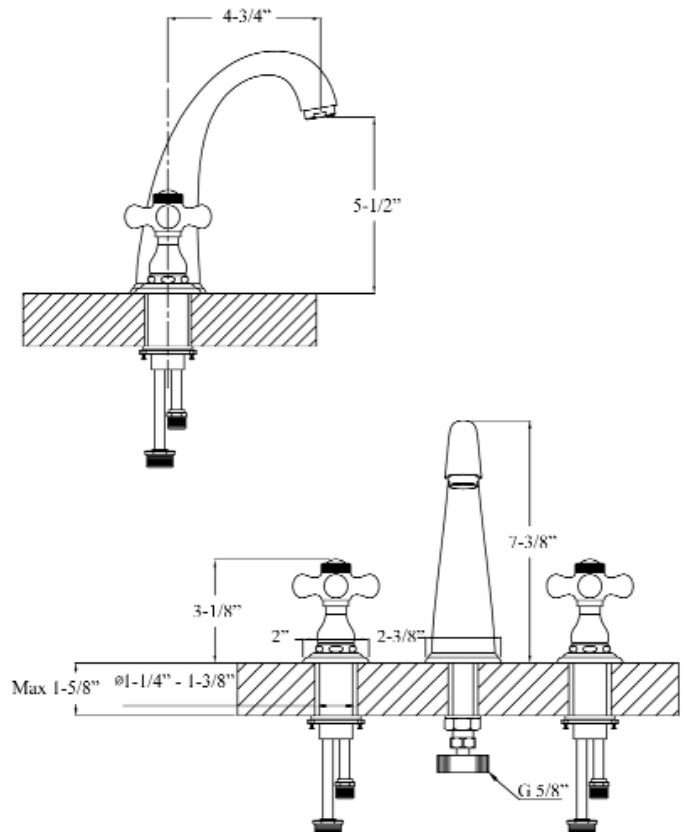

MADDOX 8" WIDESPREAD LAVATORY FAUCET

Cat. No.
LFW106-PC

Spout Reach: 4-³/₄"
Height: 7-³/₈"

Features:

- ▶ Constructed of solid brass
- ▶ Flexible widespread installation
- ▶ Porcelain cross handles
- ▶ Includes 12" connection hoses
- ▶ Drain not included
- ▶ Height to spout 5-¹/₂"
- ▶ Ceramic disc cartridges
- ▶ Flow rate is 1.2 GPM at 60 psi
- ▶ cUPC/NSF/AB1953 Certified

Finishes:

- CP** Polished Chrome
- BN** Brushed Nickel
- ORB** Oil Rubbed Bronze

Dimensions of fixture are nominal and may vary. Dimensions and specifications subject to change without notice.