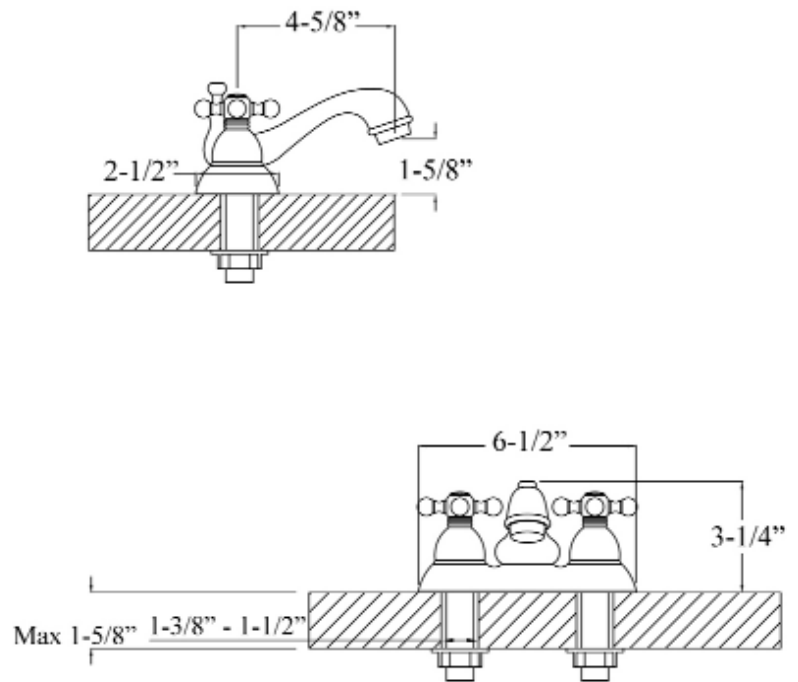

DONATA 4" CENTERSET LAVATORY FAUCET

Cat. No.
LFC204-MC

Spout Reach: 4-5/8"
Height: 3-1/4"

Features:

- ▶ Constructed of solid brass
- ▶ Hook swivel spout
- ▶ Metal cross handles
- ▶ Compact 4" centerset design
- ▶ Drain not included
- ▶ Connection hoses not included
- ▶ Height to spout 1-5/8"
- ▶ Length of base plate 6-1/2"
- ▶ Ceramic disc cartridges
- ▶ Flow rate is 1.2 GPM at 60 psi
- ▶ cUPC/NSF/AB1953 Certified

Finishes:

- CP** Polished Chrome
- BN** Brushed Nickel
- ORB** Oil Rubbed Bronze

Dimensions of fixture are nominal and may vary. Dimensions and specifications subject to change without notice.