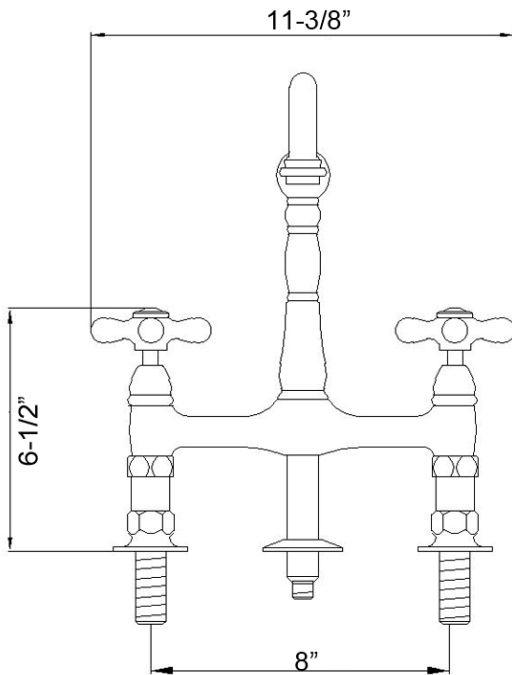

GUTHRIE KITCHEN BRIDGE FAUCET

Cat. No.
KFB514-MC

Width: 11-3/8"
Height: 12-3/4"

Features:

- ▶ Constructed of lead free solid brass
- ▶ Hooked swivel spout
- ▶ Metal cross handles with porcelain buttons
- ▶ Includes connection hoses
- ▶ Height to spout is 9-7/8"
- ▶ Spout reach is 8-1/2"
- ▶ Ceramic disc cartridges
- ▶ Flow rate is 1.8 GPM at 60 psi
- ▶ IAPMO/CEC/cUPC/NSF/AB1953 Certified

Finishes:

- BN** Brushed Nickel
- CP** Polished Chrome
- ORB** Oil Rubbed Bronze

Dimensions of fixture are nominal and may vary. Dimensions and specifications subject to change without notice.