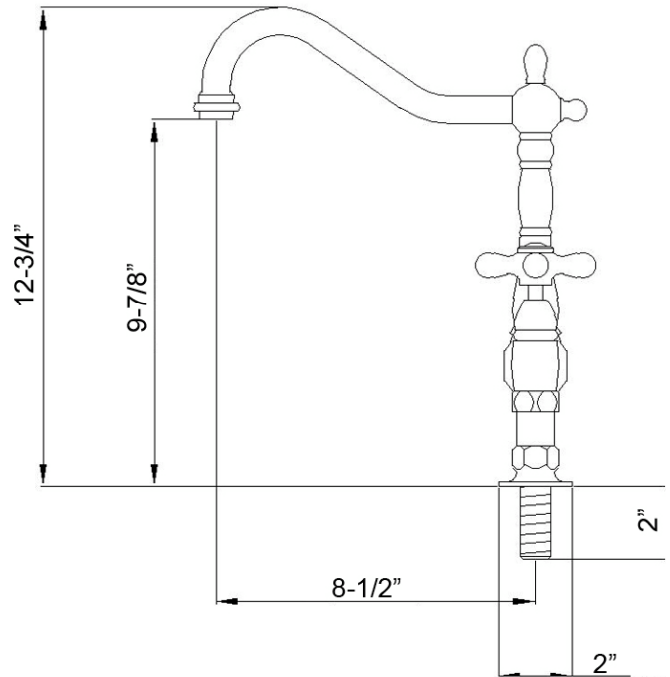

GUTHRIE KITCHEN BRIDGE FAUCET

Cat. No.
KFB514-MC

Width: 11-3/8"
Height: 12-3/4"

Features:

- ▶ Constructed of lead free solid brass
- ▶ Hooked swivel spout
- ▶ Metal cross handles with porcelain buttons
- ▶ Includes connection hoses
- ▶ Height to spout is 9-7/8"
- ▶ Spout reach is 8-1/2"
- ▶ Ceramic disc cartridges
- ▶ Flow rate is 1.8 GPM at 60 psi
- ▶ IAPMO/CEC/cUPC/NSF/AB1953 Certified

Finishes:

- BN** Brushed Nickel
- CP** Polished Chrome
- ORB** Oil Rubbed Bronze

Dimensions of fixture are nominal and may vary. Dimensions and specifications subject to change without notice.