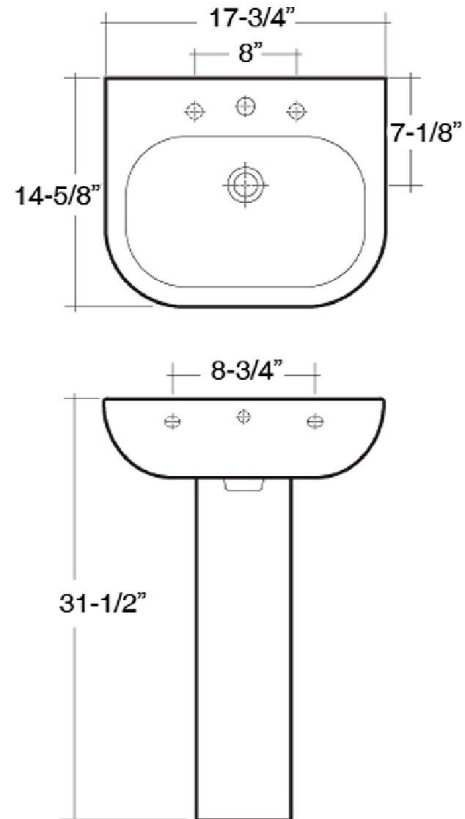

TONIQUE 450 PEDESTAL LAVATORY

Cat. No.
3-202X

W: 17-3/4"
D: 14-5/8"
H: 31 1/2"

Column Dimensions

Column: 26-3/4" X 5-7/8" X 5-3/4"

Interior Dimensions:

Basin interior:	15-3/4" X 8-3/4"
Basin depth:	5"
Mount bolts height:	30"
Mount holes cc:	8-3/4"
Back of basin to center of faucet :	2-1/2"
Back of basin to center of drain:	7"
Faucet hole diameter:	1-3/8"

Features:

- ▶ Made of Vitreous China
- ▶ Available for 1 hole (3-2021) or 8" widespread (3-2028)
- ▶ Pre-drilled overflow hole
- ▶ Back of column is open
- ▶ Hardware is included
- ▶ Can be installed using toggle or molly bolts (not included)
- ▶ For ease installation order Hangers (pair) or Bracket (one)

Colors:

WH White

Compliance Certification

Meets or exceeds the following specifications: ASME A112.19.2 2013 and CSA B45.1-13 for plumbing fixtures.

Dimensions of fixture are nominal and may vary within the range of tolerances established by ASME Standard A112.19.2-2008. Dimensions and specifications subject to change without notice.