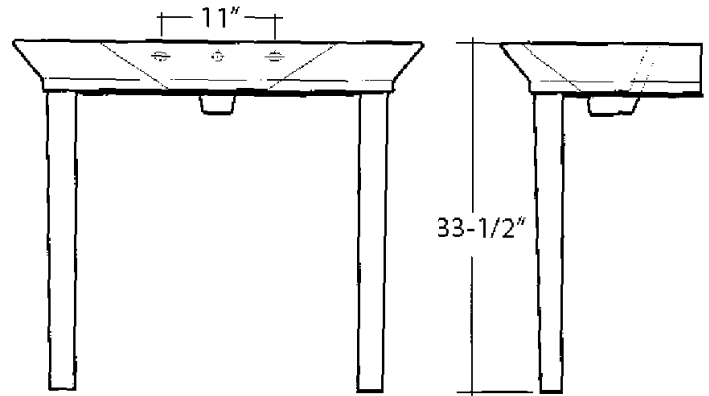

Dimensions of fixture are nominal and may vary within the range of tolerances established by ASME Standard A112.19.2.2013 Dimensions and specifications subject to change without notice.