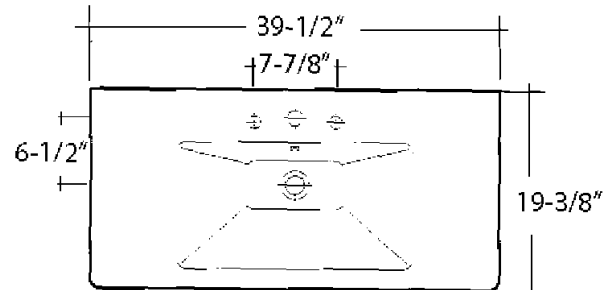

Dimensions of fixture are nominal and may vary within the range of tolerances established by ASME Standard A112.19.2.2013 Dimensions and specifications subject to change without notice.