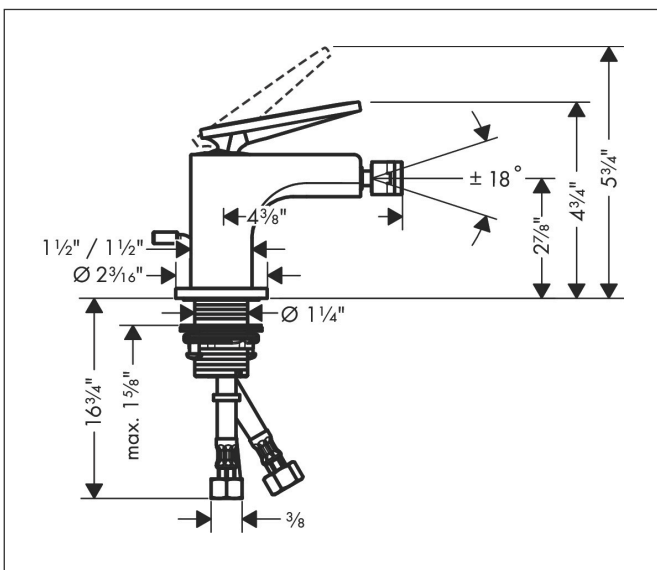

Brand	AXOR
Art. Name	AXOR Citterio Single-Hole Bidet Faucet - Rhombic Cut
Art. Nr.	39201821
Surface	brushed nickel
Pos.	1

Product Picture

Features

- Consists of: Single-lever bidet faucet, Pop-up assembly
- Spout height: 73 mm
- Pivoting aerator
- Spray modes: Aerated spray
- Ceramic cartridge
- Includes pop-up drain

Drawing

Technology