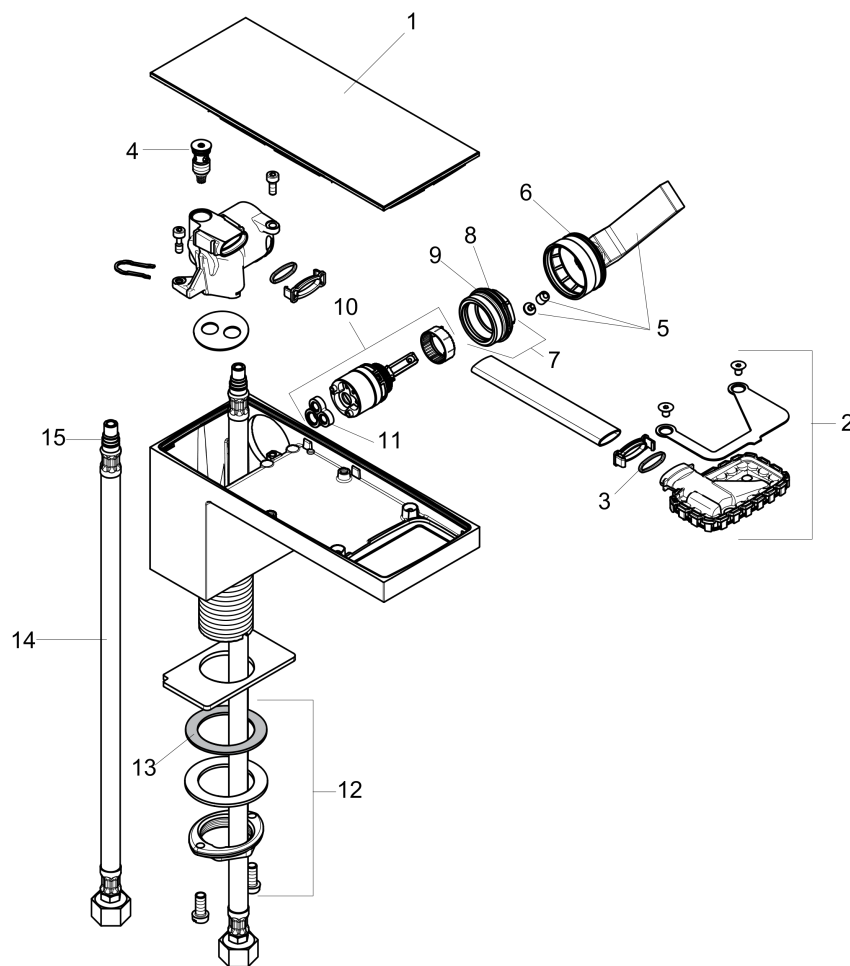

AXOR MyEdition
Single lever basin mixer 230
 Surfaces: **Chrome/Mirror Glass** Article Number: **47020001**

Description

product features

- ComfortZone 230
- projection 196 mm
- plate of glass made of safety glass
- spray type: PowderRain
- flow rate at 3 bar: 4.5 l/min
- ceramic cartridge
- temperature limitation adjustable
- with isolated water conduction
- suitable for continuous flow water heaters
- connection type: G 3/8 connections
- connection dimension: DN15
- handle position on the side: top-side at the spout (generally suitable for wash bowls)
- ADA/IAPMO/3016
- CEC/California/Watersaving
- cUPC/IAPMO/3016/Lavs/1,2gpm
- DOE/FTC
- WaterSense/IAPMO/5921/Lavs
- NSF372(LL)/Iapmo/6738-(No NSF Logo!)
- NSF61/IAPMO/N3016-(No NSF Logo!)
- TECQ/Texas Registered

Exploded Drawing

Year of production: >02/19

AXOR MyEdition
Single lever basin mixer 230
 Surfaces: **Chrome/Mirror Glass** Article Number: **47020001**

Spare part list

Year of production: >02/19

Pos.	Description	Article Number	PC	PU
1	cover	47901000	0	1
2	spray former	93385000	0	1
3	O-ring 13x1,5	98475000	0	1
4	O-ring 8x1,75	97827000	0	1
5	handle	93386000	0	1
6	O-ring 33x1,5	98164000	0	1
7	nut	92926000	0	1
8	O-ring 30x1,5	98433000	0	1
9	O-ring 25x1,5	98146000	0	1
10	cartridge, assy	92900000	0	1
11	seal	93383000	0	1
12	fixing set (Ø 32)	13961000	0	1
13	lever collar	97548000	0	1
14	connection hose 35½" M8x0,75 3/8"	96316001	0	1
15	O-ring 7x1,5	98422000	0	1