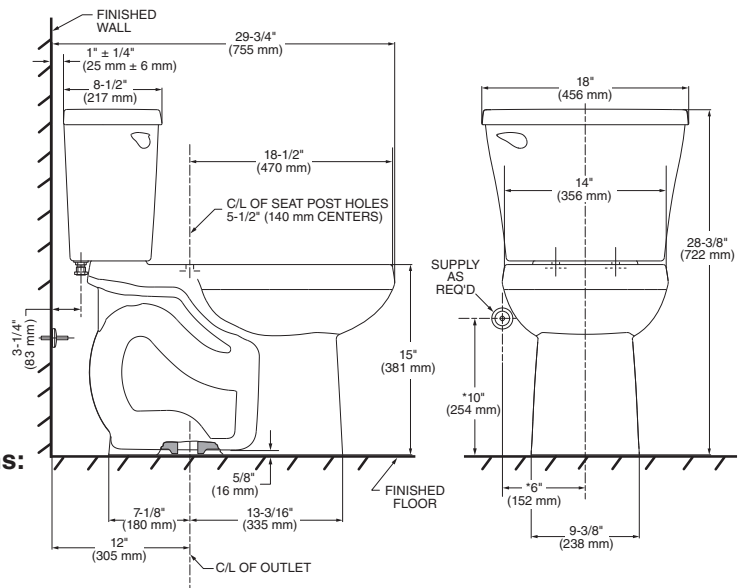

Colony® Standard Height
Elongated 12" Rough Toilet

- ❑ 221CA.004
 - Vitreous china
 - Low consumption (6.0 Lpf/1.6 gpf)
 - PowerWash® rim scrubs bowl with each flush
 - Includes color match bowl caps
 - 2" flush valve
 - 2" trapway
 - 12" (305mm) rough-in
 - Generous 9" x 8" water surface area
 - Color matched trip lever is supplied
 - 2 year warranty

- ❑ 3251C.101 or 3063.001 Standard Height Elongated Bowl
- ❑ 4192A.004 or 4061.016 Tank

Nominal Dimensions:
755 x 456 x 722 mm
(29-3/4" x 18" x 28-3/8")

Fixture only, seat and supply sold separately

- Alternative Tank Configurations Available:**
- ❑ 4192A.005 or 4061.800 Tank complete with trip lever located on right side

Compliance Certifications - Meets or Exceeds the Following Specifications:

- ASME A112.19.2/CSA B45.1 for Vitreous China Fixtures

NOTES:
THIS TOILET IS DESIGNED TO ROUGH-IN AT A MINIMUM DIMENSION OF 305MM (12") FROM FINISHED WALL TO C/L OF OUTLET.
SUPPLY NOT INCLUDED WITH FIXTURE AND MUST BE ORDERED SEPARATELY.
* DIMENSION SHOWN FOR LOCATION OF SUPPLY IS SUGGESTED.

IMPORTANT: Dimensions of fixtures are nominal and may vary within the range of tolerances established by ANSI Standard A112.19.2. These measurements are subject to change or cancellation. No responsibility is assumed for use of superseded or voided pages.