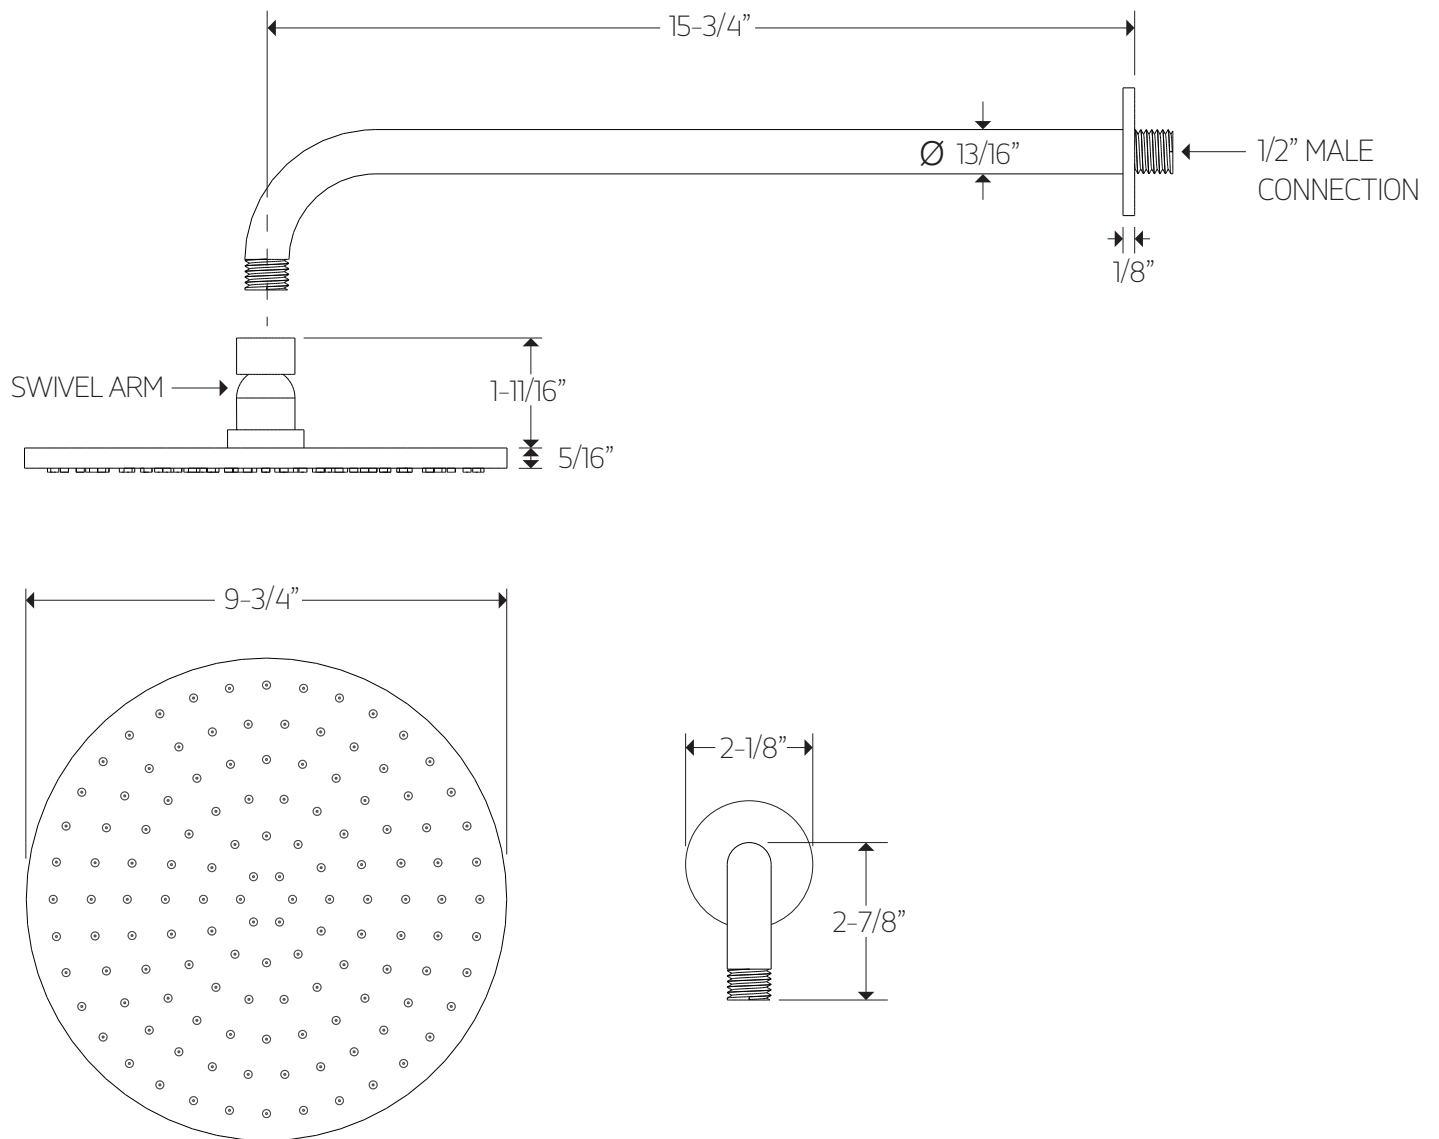

artos[®]

PS136

premier series shower set

OPERATING SPECIFICATIONS

FEATURES

Solid Brass
2-Outlets
Multi-function Hand Shower

INCLUDES

F903B-58TK
F907-28
F907-60

F901-8 APPROVAL

artos[®]

PS136

PRODUCT DIMENSIONS

premier series shower set

for shower head

artos[®]

PS136

PRODUCT DIMENSIONS

premier series shower set

for hand shower