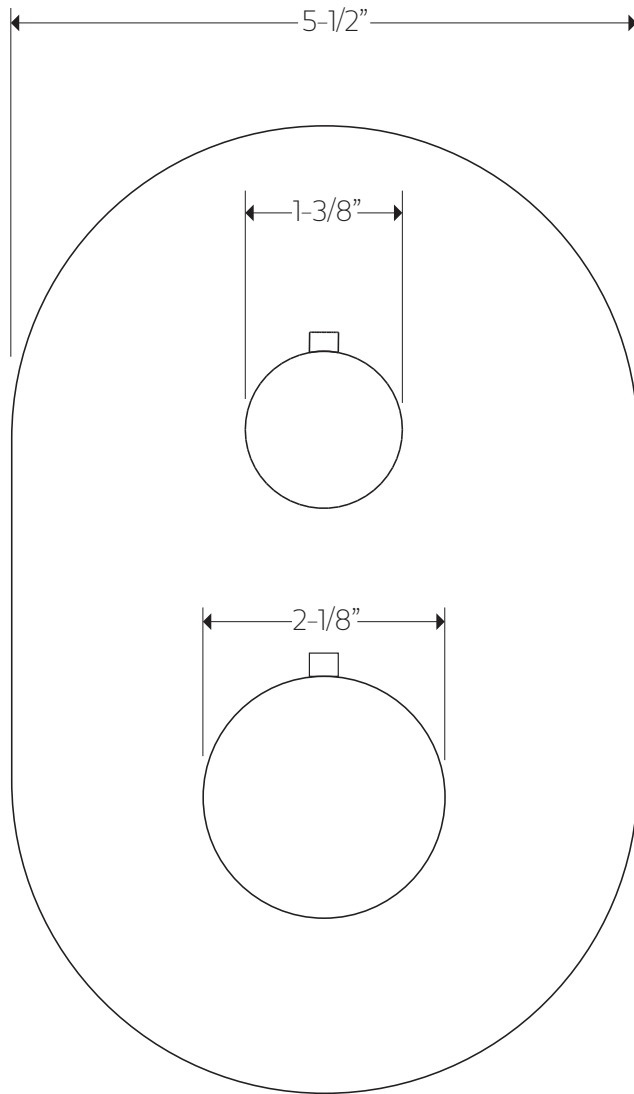

artos[®]

PS136

premier series shower set

OPERATING SPECIFICATIONS

FEATURES

Solid Brass
2-Outlets
Multi-function Hand Shower

INCLUDES

F903B-58TK
F907-28
F907-60

OPERATING PRESSURE

Minimum: 15 psi
Maximum: 75 psi
Above 90psi it may be necessary to install a pressure reducer

OPERATING TEMPERATURE

Maximum: 176°

FLOW CAPACITY

Hand Shower: 1.8 USGPM
Shower Head: 1.8 USGPM

F901-8 APPROVAL

artos[®]

PS136

PRODUCT DIMENSIONS

premier series shower set

for shower head

artos[®]

PS136

PRODUCT DIMENSIONS

premier series shower set

for hand shower