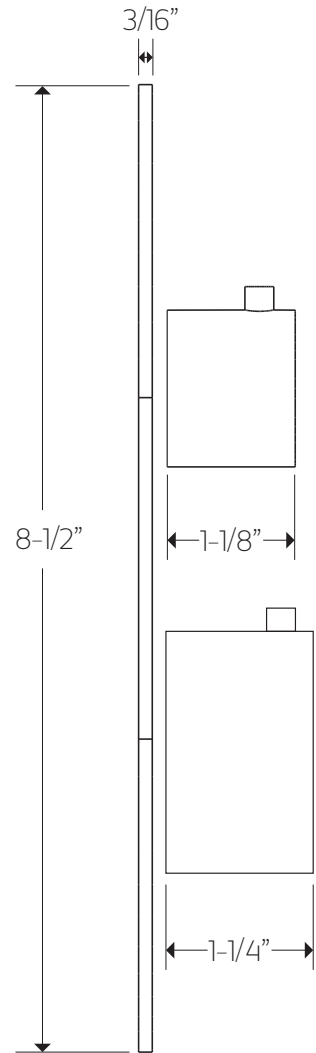

artos[®]

PS136

premier series shower set

OPERATING SPECIFICATIONS

FEATURES

Solid Brass
2-Outlets
Multi-function Hand Shower

INCLUDES

F903B-58TK
F907-28
F907-60

OPERATING PRESSURE

Minimum: 15 psi
Maximum: 75 psi
Above 90psi it may be necessary to install a pressure reducer

OPERATING TEMPERATURE

Maximum: 176°

FLOW CAPACITY

Hand Shower: 1.8 USGPM
Shower Head: 1.8 USGPM

F901-8 APPROVAL

artos[®]

PS136

PRODUCT DIMENSIONS

premier series shower set

for shower head

artos[®]

PS136

PRODUCT DIMENSIONS

premier series shower set

for hand shower