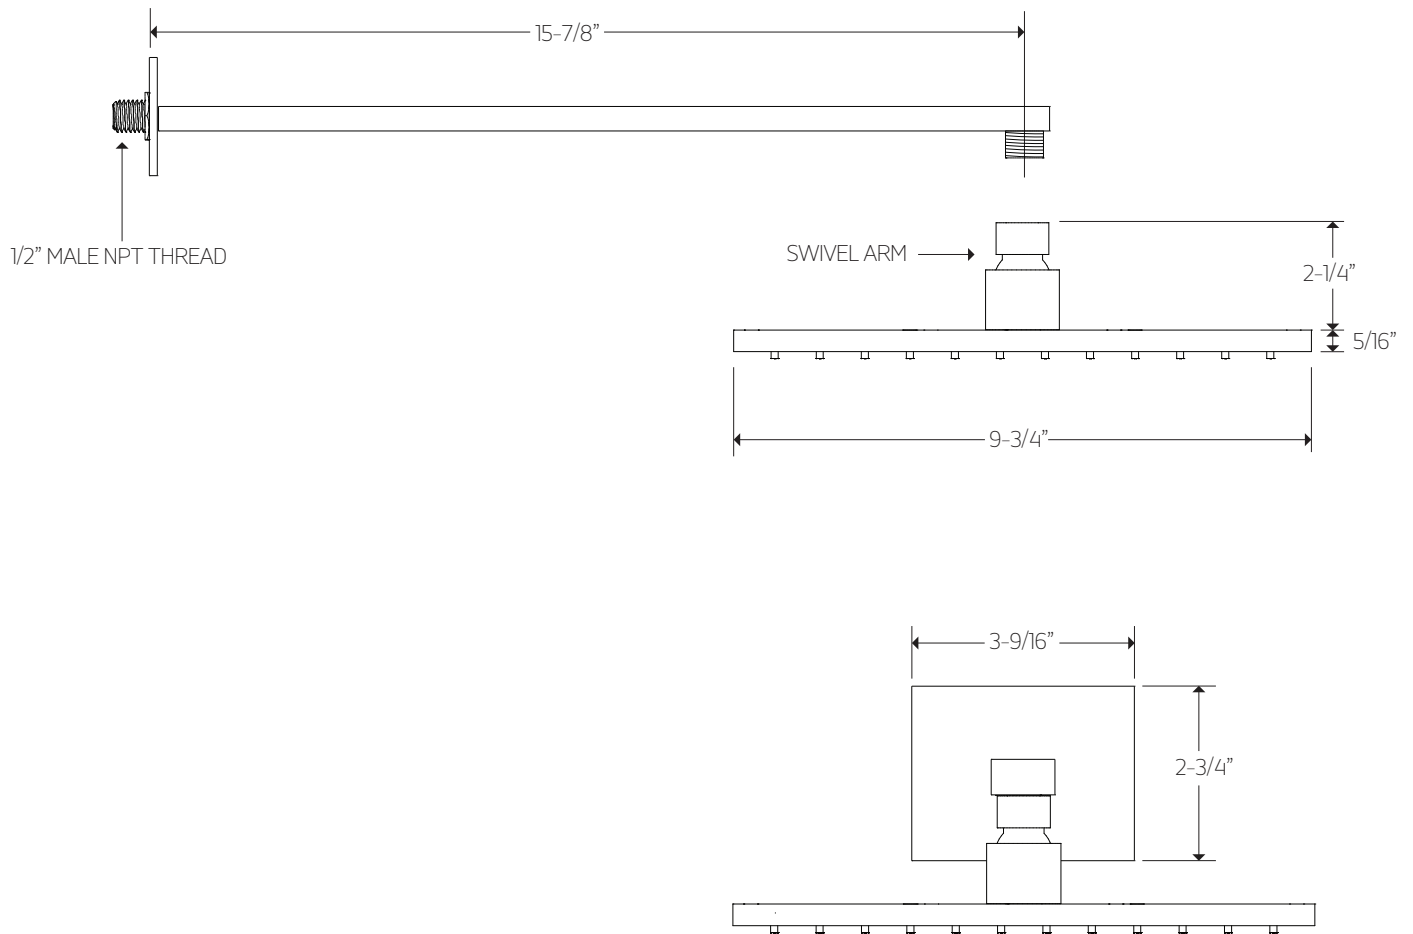

artos[®]

PS135

OPERATING SPECIFICATIONS

premier series shower set

FEATURES

Solid Brass
2-Outlets

INCLUDES

F903B-59TK
F907-46
F907-50

F901-8 APPROVAL

artos[®]

PS135

PRODUCT DIMENSIONS

premier series shower set

for trim kit

artos[®]

PS135

PRODUCT DIMENSIONS

premier series shower set

for shower head

artos[®]

PS135

premier series shower set

PRODUCT DIMENSIONS

for hand shower