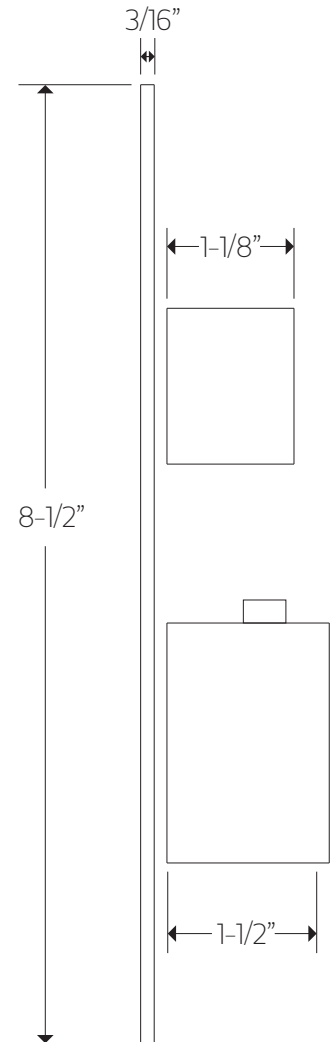

artos[®]

PS135

OPERATING SPECIFICATIONS

premier series shower set

FEATURES

Solid Brass
2-Outlets

INCLUDES

F903B-59TK
F907-46
F907-50

OPERATING PRESSURE

Minimum: 15 psi
Maximum: 75 psi
Above 90psi it may be necessary to install a pressure reducer

OPERATING TEMPERATURE

Maximum: 176°

FLOW CAPACITY

Hand Shower: 1.8 USGPM
Shower Head: 1.8 USGPM

F901-8 APPROVAL

artos[®]

PS135

PRODUCT DIMENSIONS

premier series shower set

for trim kit

artos[®]

PS135

PRODUCT DIMENSIONS

premier series shower set

for shower head

artos[®]

PS135

premier series shower set

PRODUCT DIMENSIONS

for hand shower