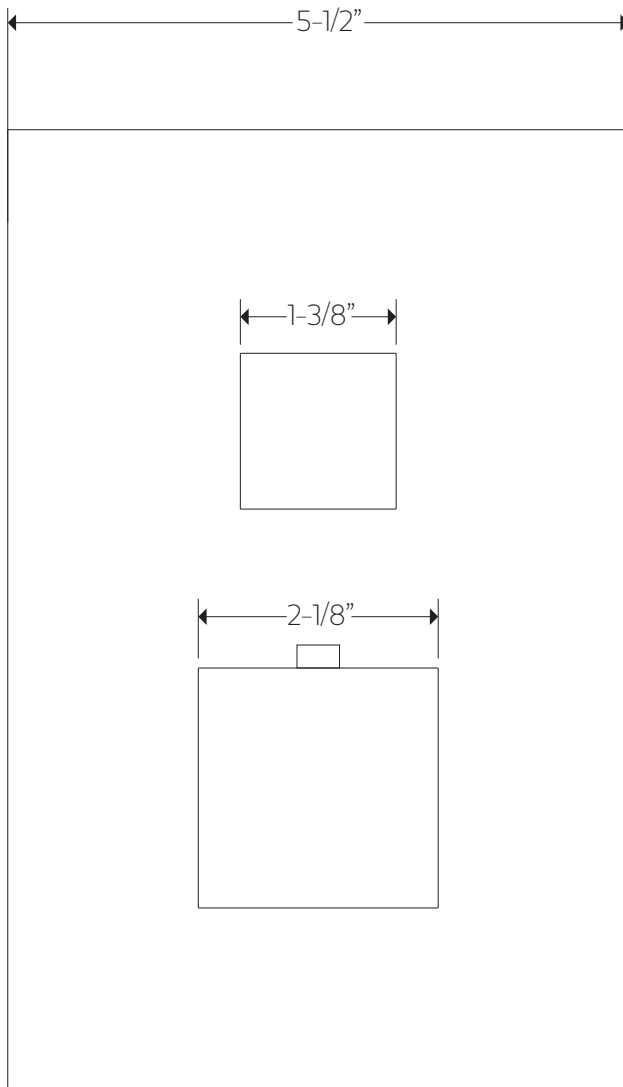

artos[®]

PS135

OPERATING SPECIFICATIONS

premier series shower set

FEATURES

Solid Brass
2-Outlets

INCLUDES

F903B-59TK
F907-46
F907-50

F901-8 APPROVAL

artos[®]

PS135

PRODUCT DIMENSIONS

premier series shower set

for trim kit

artos[®]

PS135

PRODUCT DIMENSIONS

premier series shower set

for shower head

artos[®]

PS135

premier series shower set

PRODUCT DIMENSIONS

for hand shower