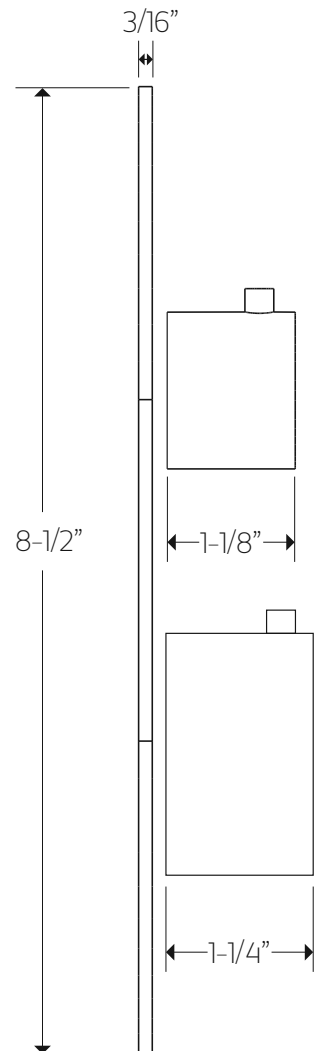

artos[®]

PS120

OPERATING SPECIFICATIONS

premier series shower set

FEATURES

Solid Brass
3-Outlets

INCLUDES

F903B-58TK
F907-5
F907-60

OPERATING PRESSURE

Minimum: 15 psi
Maximum: 75 psi
Above 90psi it may be necessary to install a pressure reducer

OPERATING TEMPERATURE

Maximum: 176°

FLOW CAPACITY

Hand Shower: 1.8 USGPM
Shower Head: 1.8 USGPM
Tub Filler: 6.0 USGPM

APPROVAL

artos[®]

PS120

premier series shower set

PRODUCT DIMENSIONS

for F903B-58TK

artos[®]

PS120

premier series shower set

PRODUCT DIMENSIONS

for F907-60