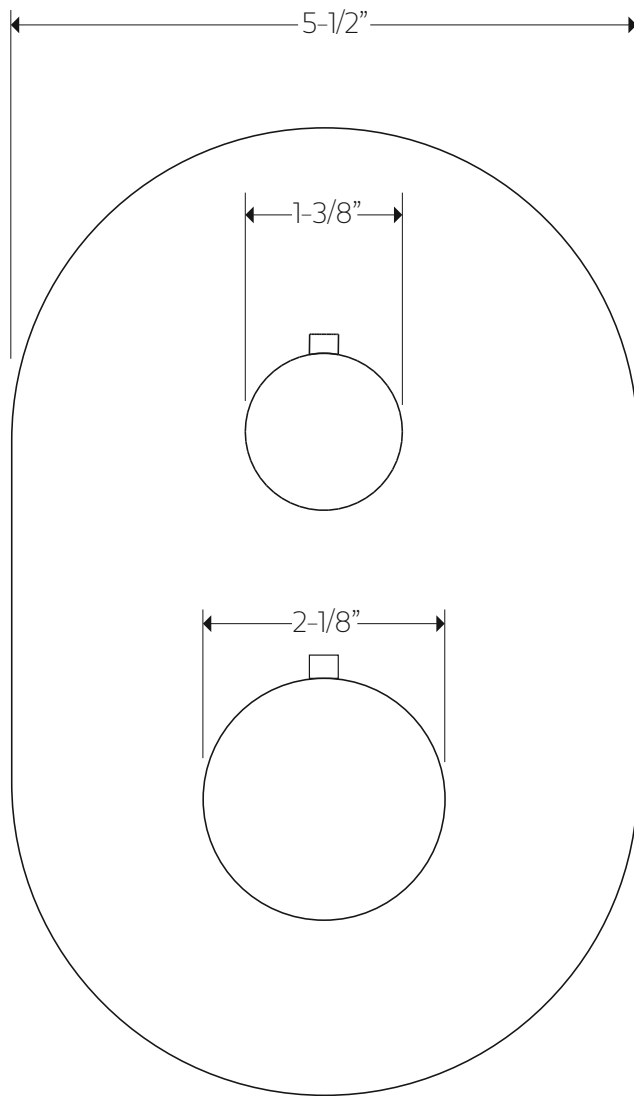

APPROVAL

artos[®]

PS120

premier series shower set

PRODUCT DIMENSIONS

for F903B-58TK

artos[®]

PS120

premier series shower set

PRODUCT DIMENSIONS

for F907-60