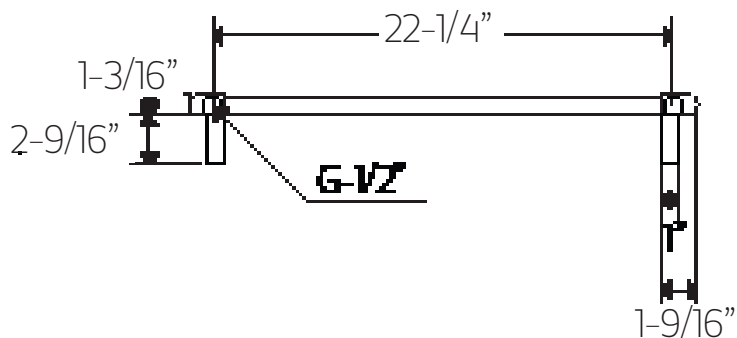

MR06560W

TECHNICAL DATA SHEET

denby towel warmer,
hardwired

artos[®]

MR06560W

OPERATING SPECIFICATIONS

denby towel warmer,
hardwired

FEATURES

Towel warming, drying and auxiliary heating.

ELEMENT

300W, 110V

CODES

UL Approved
CSA-US Approved

REQUIREMENTS

The towel warmer must be installed so that the Element is at the bottom.