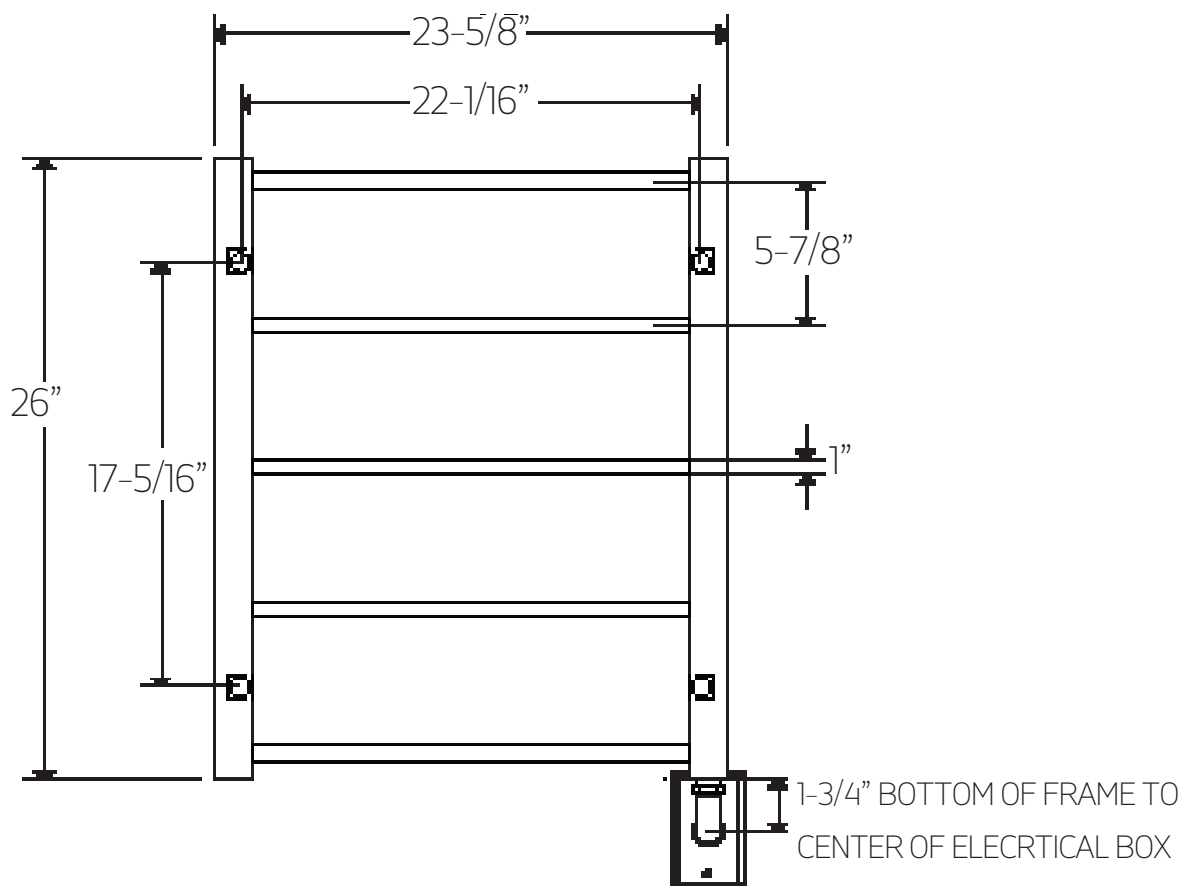

MR06560W

TECHNICAL DATA SHEET

denby towel warmer,
hardwired

artos[®]

MR06560W

OPERATING SPECIFICATIONS

denby towel warmer,
hardwired

FEATURES

Towel warming, drying and auxiliary heating.

ELEMENT

300W, 110V

CODES

UL Approved
CSA-US Approved

REQUIREMENTS

The towel warmer must be installed so that the Element is at the bottom.