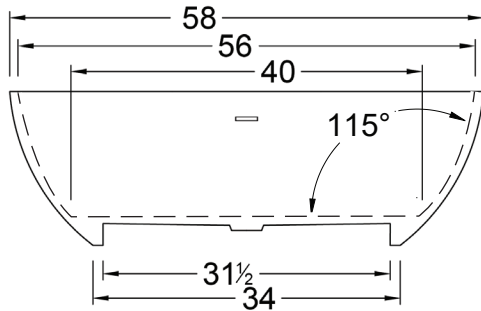

Beijing 5832

DIMENSIONS

58" x 32" x 22" (1473 x 812 x 559 mm)

Weight of tub - 285 lb. (130 kg)

Capacity - 55 gallons (208 Liters)

MATERIAL

Mineral Cast Solid Surface

TUB FLOOR