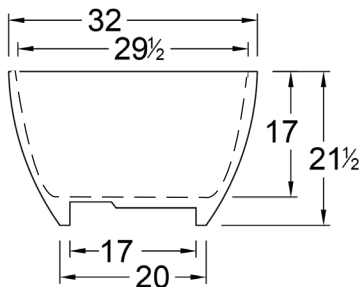

Beijing 5832

DIMENSIONS

58" x 32" x 22" (1473 x 812 x 559 mm)

Weight of tub - 285 lb. (130 kg)

Capacity - 55 gallons (208 Liters)

MATERIAL

Mineral Cast Solid Surface

TUB FLOOR