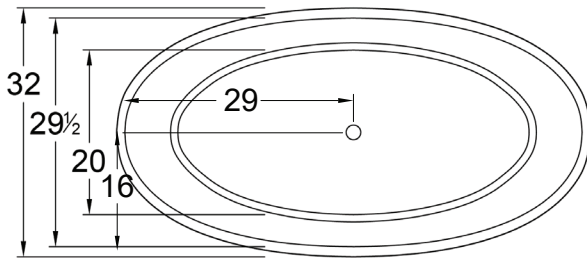

Beijing 5832

DIMENSIONS

58" x 32" x 22" (1473 x 812 x 559 mm)

Weight of tub - 285 lb. (130 kg)

Capacity - 55 gallons (208 Liters)

MATERIAL

Mineral Cast Solid Surface

TUB FLOOR

Optional Linear Overflow Plate - (PB,PC,PN,SN,ORB)

Other colors available