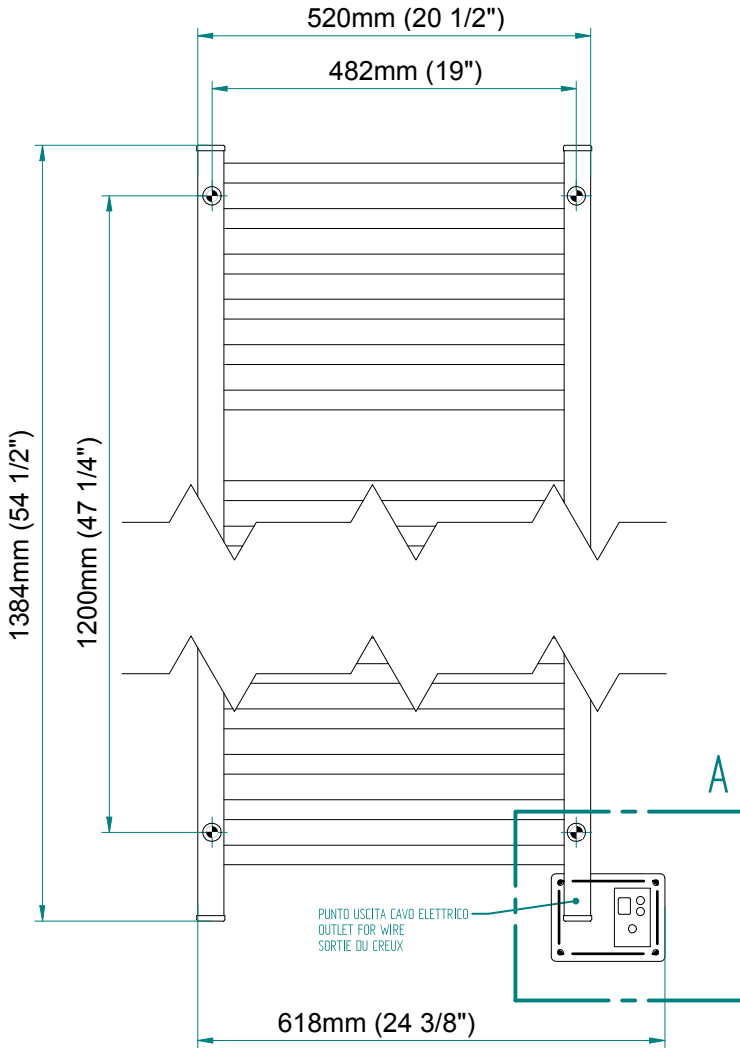

QUADRO 1384 x 520

mm

mm

54 1/2
inchesx 20 1/2
inches

Elettrico / electric / électrique

CODICE / CODE		H	L
RS435020SN	RS445020SN	1384 mm	520 mm
RL435020SN	RL445020SN	54 1/2 inches	20 1/2 inches
RV435020SN	RV445020SN		

REGOLATORE DI POTENZA
DIGITAL HEAT CONTROLLER
REGULATEUR DE PUISSANCE

INGOMBRO CON ATTACCO LUNGO
MEASUREMENTS WITH LONG BRACKETS
MEASUREMENTS AVEC ATTACHE LONG

INGOMBRO CON ATTACCO STANDARD
MEASUREMENTS WITH STANDARD BRACKETS
MEASUREMENTS AVEC ATTACHE STANDARD

DETAIL A

DETAIL B

FORO PER INSERIMENTO TASSELLO A MURO 6X30
POSITIONING OF FASTENERS FOR FIXING TO WALL
FASTENERS SHOULD BE SECURED IN DTUDS OR HEADERS PLACES BEHIND THE UNIT
TROU POUR LA CHEVILLE A MUR