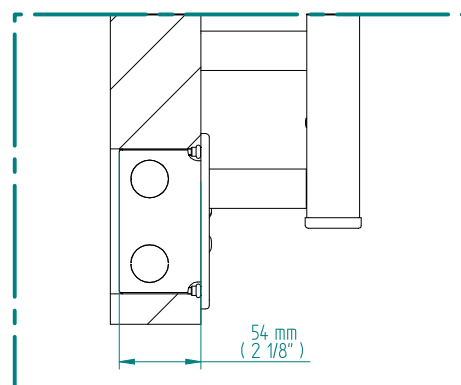

QUADRO 1384 x 520

mm

mm

54 1/2
inchesx 20 1/2
inches

Elettrico / electric / électrique

CODICE / CODE		H	L
RS435020SN	RS445020SN	1384 mm	520 mm
RL435020SN	RL445020SN	54 1/2 inches	20 1/2 inches
RV435020SN	RV445020SN		

REGOLATORE DI POTENZA
DIGITAL HEAT CONTROLLER
REGULATEUR DE PUISSANCE

INGOMBRO CON ATTACCO LUNGO
MEASUREMENTS WITH LONG BRACKETS
MEASUREMENTS AVEC ATTACHE LONG

INGOMBRO CON ATTACCO STANDARD
MEASUREMENTS WITH STANDARD BRACKETS
MEASUREMENTS AVEC ATTACHE STANDARD

DETAIL A

DETAIL B

FORO PER INSERIMENTO TASSELLO A MURO 6X30
POSITIONING OF FASTENERS FOR FIXING TO WALL
FASTENERS SHOULD BE SECURED IN DTUDS OR HEADERS PLACES BEHIND THE UNIT
TROU POUR LA CHEVILLE A MUR