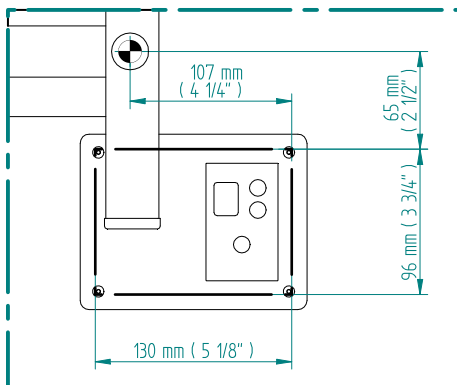

QUADRO 1384 x 520

mm

mm

54 1/2
inchesx 20 1/2
inches

Elettrico / electric / électrique

CODICE / CODE		H	L
RS435020SN	RS445020SN	1384 mm	520 mm
RL435020SN	RL445020SN	54 1/2 inches	20 1/2 inches
RV435020SN	RV445020SN		

REGOLATORE DI POTENZA
DIGITAL HEAT CONTROLLER
REGULATEUR DE PUISSANCE

INGOMBRO CON ATTACCO LUNGO
MEASUREMENTS WITH LONG BRACKETS
MEASUREMENTS AVEC ATTACHE LONG

INGOMBRO CON ATTACCO STANDARD
MEASUREMENTS WITH STANDARD BRACKETS
MEASUREMENTS AVEC ATTACHE STANDARD

DETAIL A

DETAIL B

FORO PER INSERIMENTO TASSELLO A MURO 6X30
POSITIONING OF FASTENERS FOR FIXING TO WALL
FASTENERS SHOULD BE SECURED IN DTUDS OR HEADERS PLACES BEHIND THE UNIT
TROU POUR LA CHEVILLE A MUR