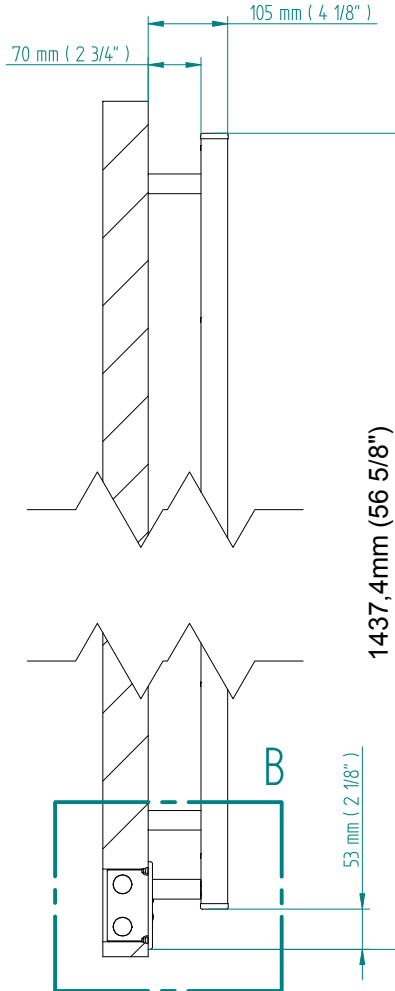

QUADRO 1384 x 520

mm

mm

54 1/2
inchesx 20 1/2
inches

Elettrico / electric / électrique

CODICE / CODE		H	L
RS435020SN	RS445020SN	1384 mm	520 mm
RL435020SN	RL445020SN	54 1/2 inches	20 1/2 inches
RV435020SN	RV445020SN		

REGOLATORE DI POTENZA
DIGITAL HEAT CONTROLLER
REGULATEUR DE PUISSANCE

INGOMBRO CON ATTACCO LUNGO
MEASUREMENTS WITH LONG BRACKETS
MEASUREMENTS AVEC ATTACHE LONG

INGOMBRO CON ATTACCO STANDARD
MEASUREMENTS WITH STANDARD BRACKETS
MEASUREMENTS AVEC ATTACHE STANDARD

DETAIL A

DETAIL B

FORO PER INSERIMENTO TASSELLO A MURO 6X30
POSITIONING OF FASTENERS FOR FIXING TO WALL
FASTENERS SHOULD BE SECURED IN DTUDS OR HEADERS PLACES BEHIND THE UNIT
TROU POUR LA CHEVILLE A MUR