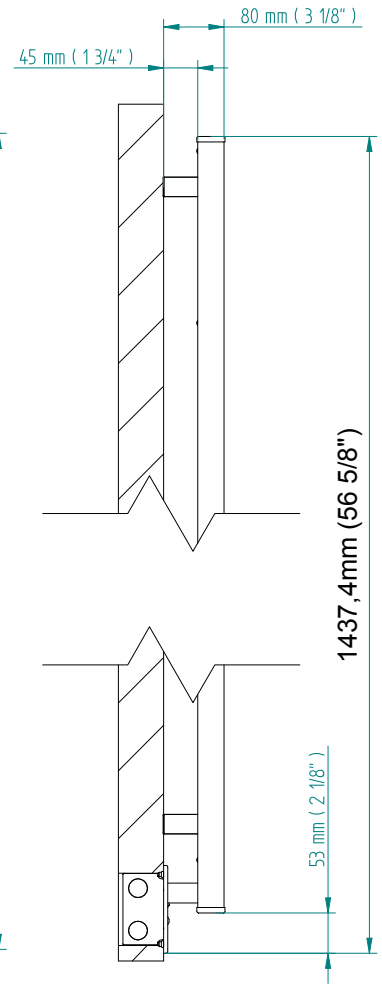

QUADRO 1384 x 520

mm

mm

54 1/2
inchesx 20 1/2
inches

Elettrico / electric / électrique

CODICE / CODE		H	L
RS435020SN	RS445020SN	1384 mm	520 mm
RL435020SN	RL445020SN	54 1/2 inches	20 1/2 inches
RV435020SN	RV445020SN		

REGOLATORE DI POTENZA
DIGITAL HEAT CONTROLLER
REGULATEUR DE PUISSANCE

INGOMBRO CON ATTACCO LUNGO
MEASUREMENTS WITH LONG BRACKETS
MEASUREMENTS AVEC ATTACHE LONG

INGOMBRO CON ATTACCO STANDARD
MEASUREMENTS WITH STANDARD BRACKETS
MEASUREMENTS AVEC ATTACHE STANDARD

DETAIL A

DETAIL B

FORO PER INSERIMENTO TASSELLO A MURO 6X30
POSITIONING OF FASTENERS FOR FIXING TO WALL
FASTENERS SHOULD BE SECURED IN DTUDS OR HEADERS PLACES BEHIND THE UNIT
TROU POUR LA CHEVILLE A MUR